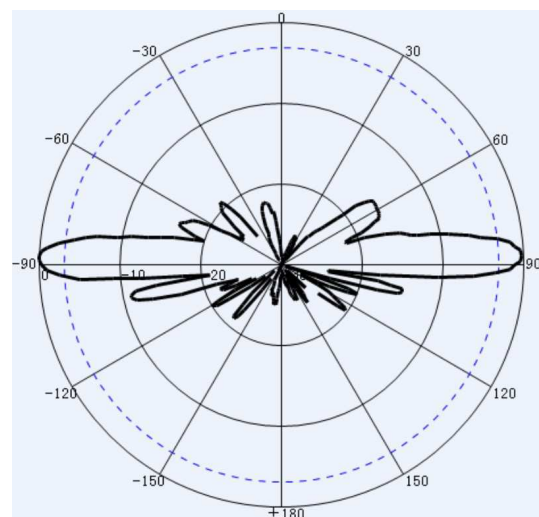

E

SANNY TELECOM EQUIPMENT CO., LIMITED

Address: 202 2nd Floor, Building 3 Section B, Shihuzhou Industrial Zone, Sanshui District, Foshan City, Guangdong Province, China

Tel: +86 757 8766 0070

Email: sales@sannytelecom.com

Fax: +86 757 8766 0500

Website: www.sannytelecom.com