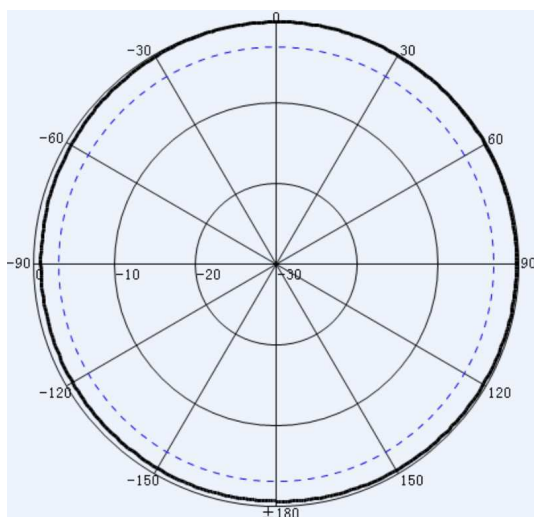

## 2400-2500MHz High-performance 12dBi Omni Antenna

Model	STO24G12-PRO
<b>Electrical Specifications</b>	
Frequency Range	2400-2500MHz
Polarization	Vertical
Gain	12dBi
VSWR	≤1.5
Vertical Beamwidth	360°
Horizontal Beamwidth	8°
Nominal Impedance	50Ω
Maximum Power	100W
Lightning Protection	DC Ground
<b>Mechanical Specifications</b>	
Connector	N-Female
Mounting Mast Size	Φ30-50mm
Dimensions	Φ38x1030mm
Weight	1.5 KG
Max. Wind Velocity	210km/h
Operating Temperature	-40~+60℃