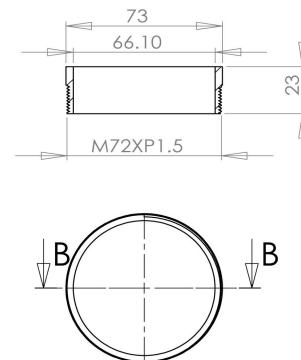

- Billet AL6061 Aluminum Wheel Spacer
- SCM435 Heat Treated Carbon Steel Wheel Studs & Nuts
- Clear Anodized Silver Finish
- Life Time Limited Warranty Against Manufacturing Defects
- Product designed for OFF ROAD USE ONLY.