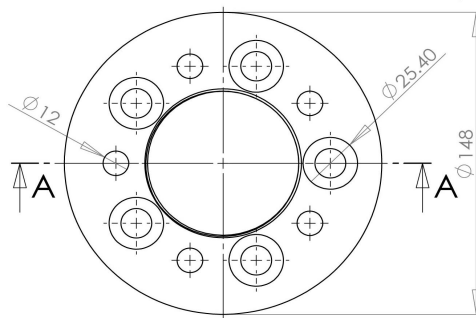

- Billet AL6061 Aluminum Wheel Spacer
- SCM435 Heat Treated Carbon Steel Wheel Studs & Nuts
- Clear Anodized Silver Finish
- Life Time Limited Warranty Against Manufacturing Defects
- Product designed for OFF ROAD USE ONLY.