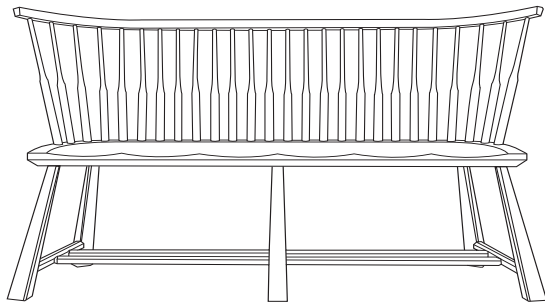

## SPINDLE BACK SETTEE

Jack Bibbings and Matthew Hensby make contemporary wooden furniture using traditional joinery techniques and hand tools, which aim to connect the material and hand of the maker in the finished piece

---

H880 x L550 x W1420mm S.H.460mm

---

- *SKU Code:* BIH002
- *Material:* Lime, Tulip poplar, Oak & Ash wood
- *Finish:* Pitch black milk paint & Tung oil
- *Lead time:* 8-12 weeks
- Exclusive to The New Craftsmen