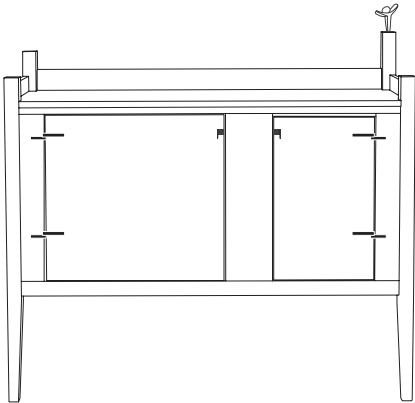

THE ALTER CABINET

The Alter cabinet by SASA works, inspired by an ancient large cabinet in a rock cut church in Lalibela in Ethiopia & made from Yew, a sacred wood.

H1060 X W1310 X D465mm W 45kg

- *SKU Code:* SAS005 / 006
- *Material:* European oak & English yew with mild steel hardware.
- *Lead time:* 12 weeks