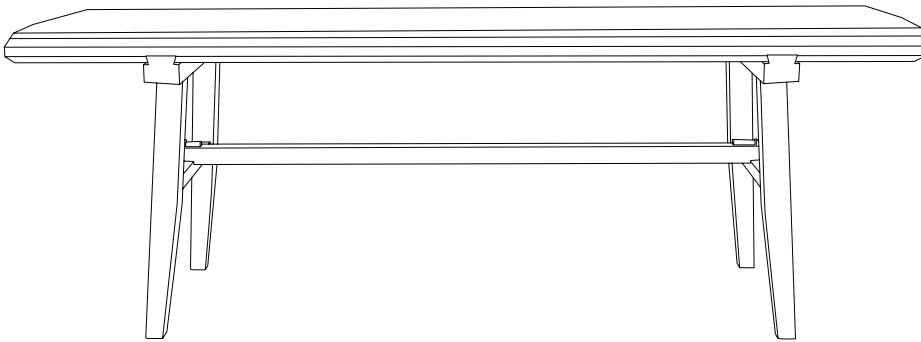

MEZA TABLE

Meza Table is contemporary piece, made from the finest quality European oak, designed and made by workshop and architectural practice, SASA Works

H750 X W2360 X D750mm

- *SKU Code:* SAS007
- *Material:* Sustainably harvested European oak, antique brass fixings and finished with a natural oil.
- *Lead time:* 10-12 weeks

Customisable Options:

- Custom size can be discussed (POA)

Additional notes & guidelines:

- Can seat 6-8 people.
- Clean with a damp cloth; the piece can be re-oiled with natural, food-safe oil when required.