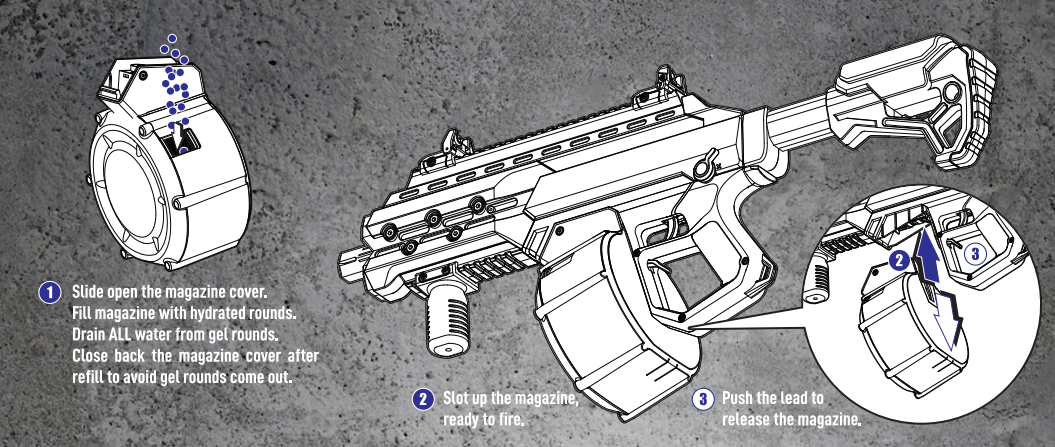

BATTERY

LOAD BATTERY

For peak performance, fully charge battery before each battle. Recharge when rate of fire noticeably declines.

IMPORTANT: RECHARGEABLE BATTERY INFORMATION

WARNING: Risk of fire, explosion, and burns. Do not disassemble, crush, heat above 45 °C (113 °F), or incinerate. Dispose of this battery according to your local recycling or waste regulations – never disassemble. Do not use the item near a heat source such as a fire or heater.

CAUTION: Risk of fire and burns. Do not open, crush, heat above 45 C, or incinerate. Follow manufacturer's instructions.

WARNING: Use only with the device provided. Chargers used with the product are to be regularly examined for damage to the cord, plug, enclosure and other parts, and that, in the event of such damage, the product must not be used with this charger until the damage has been repaired.

OPEN BATTERY COVER

HYDRATE ROUNDS

Allow rounds to remain in container for about 3-4 hours to be fully hydrated.

ROUND STORAGE
Discard any unused hydrated rounds.

Open 1 packet and pour rounds into container of clean tap water. It is recommended to use at least 0.5 gallon/2 liters of water per 5,000 rounds. If you want to hydrate only some of the rounds in a packet and save some rounds for later, use the same amount of water.

More water than recommended will not impact hydration. It is not possible to overhydrate the rounds or grow them too large to function in the blaster. Make sure rounds are fully submerged in water.

SIRIUS

AVANT GARDE