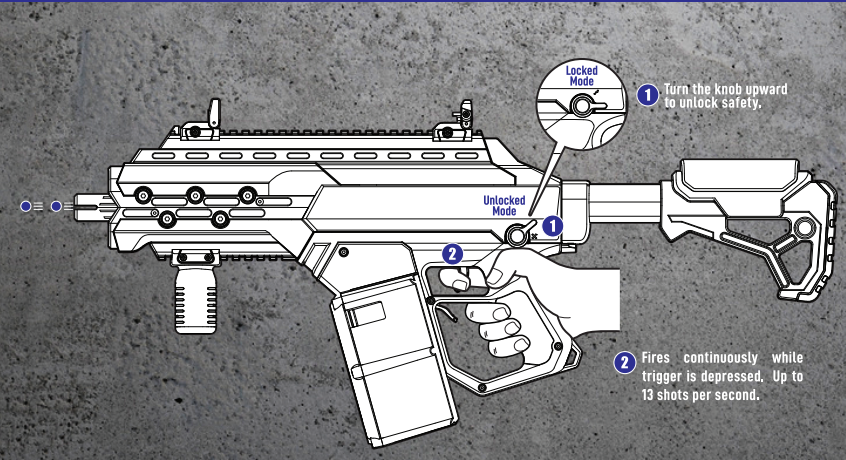

FIRE

EYES PROTECTION

Wear the included protective eyewear when you or anyone else nearby is using a CosmoXtoys blaster.