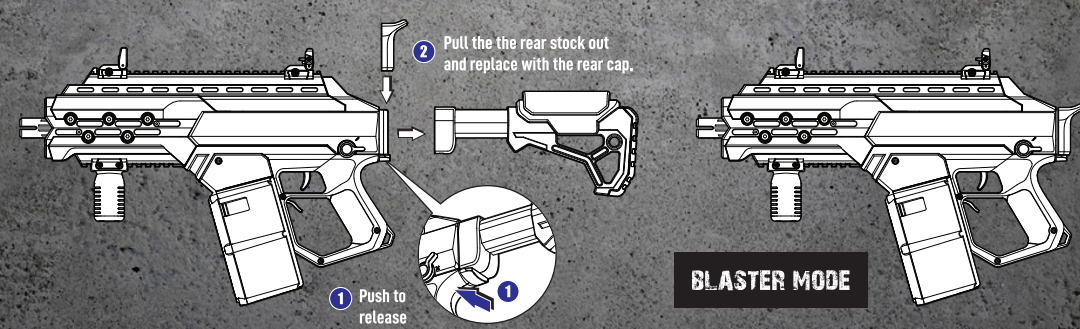

CHANGE STOCK

BLASTER MODE