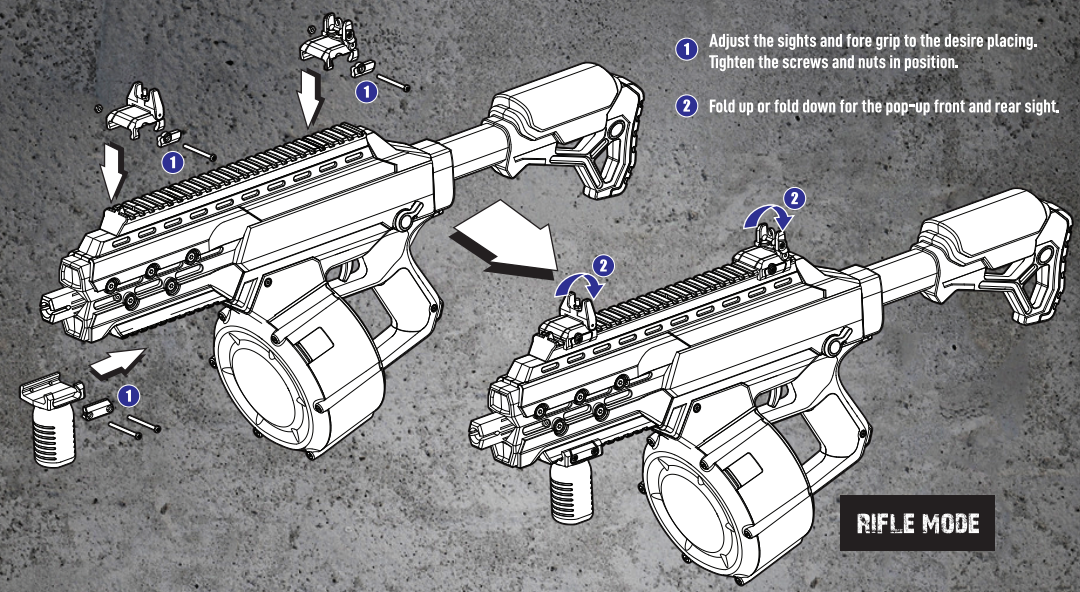

ASSEMBLY

RIFLE MODE