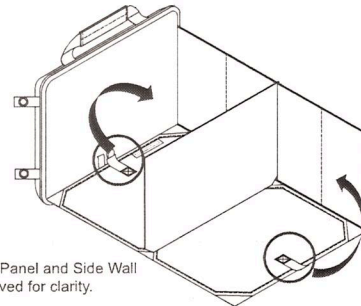

Collapsible Cargo Carrier C9N1-V0-570

Installation Instruction

To Open Cargo Organizer:

1. Release Fastener Straps (A, B, C, D). Grip Handles and separate until Organizer is fully extended.

2. Push down Movable Panels to Organizer Floor, and place Organizer in secure location within vehicle.

2. Looking down into the Organizer, Grip each Organizer Pull-tab and pull up.

3. Press Organizer Front and Back Panels together.
4. Secure Snaps on Front panel to Snap receivers on Back panel.

5. Ensure that the Cargo Organizer is securely closed and placed in a secure location within the vehicle.