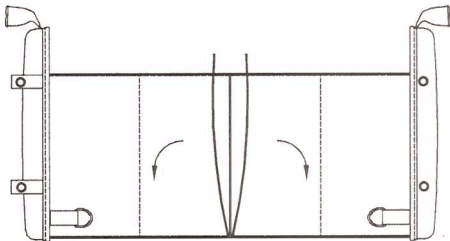

Collapsible Cargo Carrier C9N1-V0-570

Installation Instruction

To Open Cargo Organizer:

1. Release Fastener Straps (A, B, C, D). Grip Handles and separate until Organizer is fully extended.

2. Push down Movable Panels to Organizer Floor, and place Organizer in secure location within vehicle.

2. Looking down into the Organizer, Grip each Organizer Pull-tab and pull up.

3. Press Organizer Front and Back Panels together.
4. Secure Snaps on Front panel to Snap receivers on Back panel.

5. Ensure that the Cargo Organizer is securely closed and placed in a secure location within the vehicle.