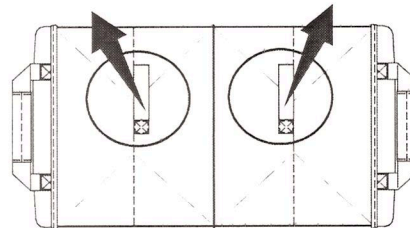

Collapsible Cargo Carrier C9N1-V0-570

Installation Instruction

To Open Cargo Organizer:

1. Release Fastener Straps (A, B, C, D). Grip Handles and separate until Organizer is fully extended.

2. Push down Movable Panels to Organizer Floor, and place Organizer in secure location within vehicle.

Install Cargo Organizer per instructions. In a sudden stop or collision unsecured cargo may cause personal injury

To Close Cargo Organizer:

1. Pull up on Pull-Tabs to bring Movable Panels back to Center Panel.

2. Looking down into the Organizer, Grip each Organizer Pull-tab and pull up.

3. Press Organizer Front and Back Panels together.
4. Secure Snaps on Front panel to Snap receivers on Back panel.

5. Ensure that the Cargo Organizer is securely closed and placed in a secure location within the vehicle.