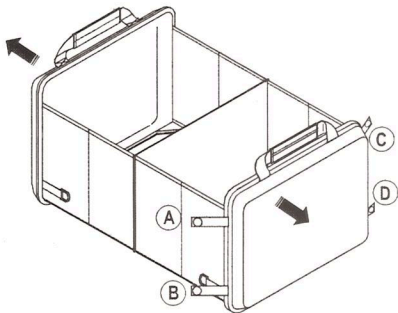

Collapsible Cargo Carrier C9N1-V0-570

Installation Instruction

To Open Cargo Organizer:

1. Release Fastener Straps (A, B, C, D). Grip Handles and separate until Organizer is fully extended.

2. Push down Movable Panels to Organizer Floor, and place Organizer in secure location within vehicle.

Install Cargo Organizer per instructions. In a sudden stop or collision unsecured cargo may cause personal injury

To Close Cargo Organizer:

1. Pull up on Pull-Tabs to bring Movable Panels back to Center Panel.

2. Looking down into the Organizer, Grip each Organizer Pull-tab and pull up.

3. Press Organizer Front and Back Panels together.
4. Secure Snaps on Front panel to Snap receivers on Back panel.

5. Ensure that the Cargo Organizer is securely closed and placed in a secure location within the vehicle.