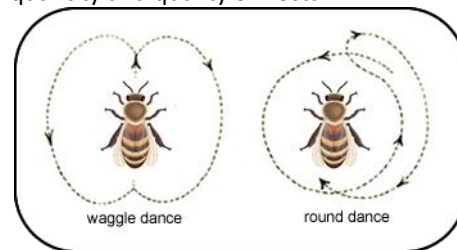

Brookfield Farm Bee Information Sheet

25 Bee Facts

www.brookfield.farm

1. Bees have been around for more than 30 million years
2. Honey contains all of the substances needed to sustain life, including enzymes, water, minerals and vitamins
3. Eating honey can help you get smarter! It is the only food to contain 'pinocembrin' that is an antioxidant that improves brain function
4. One bee will only make 1/12 of a teaspoon of honey in its entire life
5. Many plants rely on insects like bees to be pollinated
6. A third of all the plants we eat have been pollinated by bees
7. A colony of bees can contain between 20,000 and 60,000 bees, but only one queen bee
8. A bee's wings beat 190 times a second, that's 11,400 times a minute!
9. Worker bees, who are all female, are the only ones who will attack you, and only if they feel threatened
10. It has been estimated that it would take 1,100 bee stings to produce enough venom to be fatal
11. Each colony smells different to bees, this is so they can tell where they live!
12. It would take 1,100 bees to make 1kg of honey and they would have to visit 4 million flowers
13. There are 900 cells in a bee's brain – the brain is about the size of a sesame seed
14. The queen bee will lay around 1,500 eggs a day
15. If the queen honey bee is removed from the hive, within 15 minutes, the rest of the colony know about it.
16. Bees have two separate stomachs; one for food and a nectar pouch

17. Honey has natural preservatives so that it won't go bad
18. Bees communicate by smells called 'pheromones' and by performing special 'dances'
19. Honey bees do a dance to show the other bees in the hive where to find a nectar source. A round dance and a waggle dance to show location, quantity and quality of nectar.