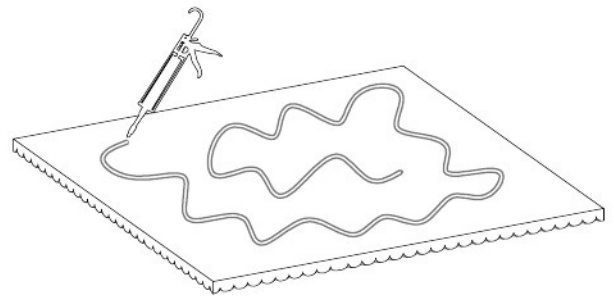

How to Install ARQ®

1. Way 1 (Difficulty - Easy):

Gluing straight to the wall; Apply construction glue or adhesive to the back of the panel and stick to the wall.

2. Way 2 (Difficulty - Medium):

Screwing to the wall; Using appropriate screws (depending on the backing), the panels can be screwed directly into the wall through the corner of the panel. Recommended: 2 screws per panel at even distribution width and length wise.