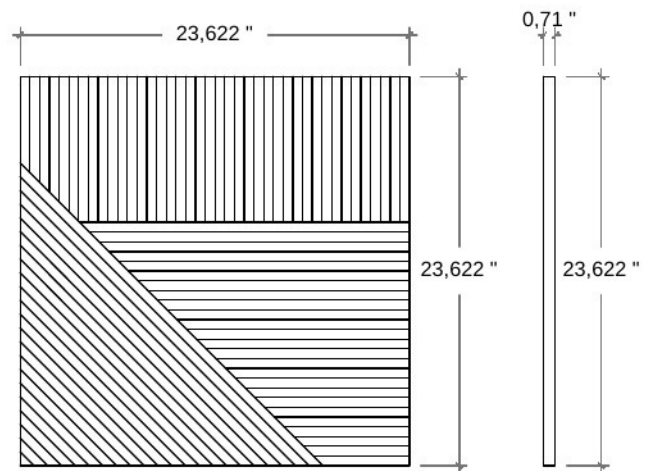

### Each box covers:

- 23.622" / 600mm (H)
- 23.622" / 600mm (W)
- 0.71" / 18mm (D)

# Technical Drawings

## PANEL 1

TOP VIEW

FRONT VIEW

SIDE VIEW

## PANEL 2

TOP VIEW

FRONT VIEW

SIDE VIEW