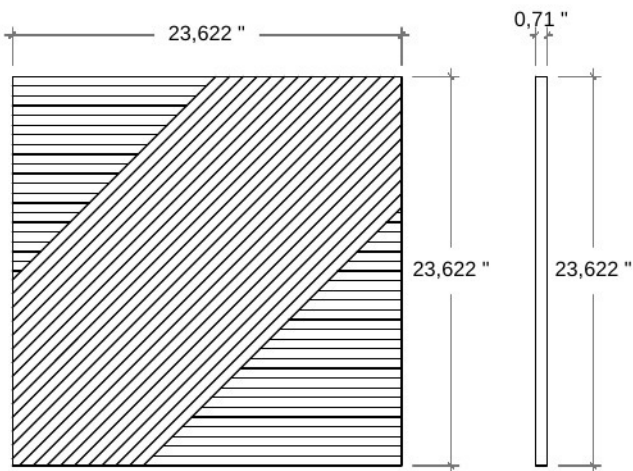

### Each box covers:

- 23.622" / 600mm (H)
- 23.622" / 600mm (W)
- 0.71" / 18mm (D)

# Technical Drawings

## PANEL 1

TOP VIEW

FRONT VIEW

SIDE VIEW