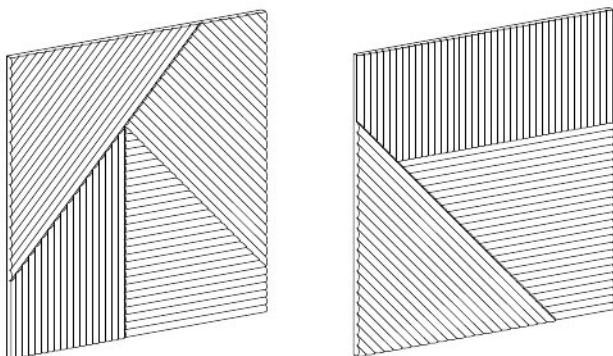

Installation Instructions

WHAT YOU WILL NEED:

Dimensions:

ARQ® Made of natural solid wood sustainably. comes in 3 different patterns with the same dimensions below:

Each box covers:

- 23.622" / 600mm (H)
- 23.622" / 600mm (W)
- 0.71" / 18mm (D)

Properties of natural solid wood panels:

Natural solid wood panels can slightly vary in color, grain structure and appearance from panel to panel.

Care and Maintenance:

We recommend adding a protective finish to the panels if possible. Something like wood oil is perfect as it protects and keeps the natural look and feel of the wood. Once this is applied, light dusting or hovering will prevent any dust build-up. If you choose to keep the panels without a finish, then a dry cloth can wipe the panels down.

How to Cut ARQ®

We recommend a construction sawing machine to cut the desired direction for best results. A sharp manual saw is acceptable but will not guarantee the best outcome.

How to Install ARQ®

1. Way 1 (Difficulty - Easy):

Gluing straight to the wall; Apply construction glue or adhesive to the back of the panel and stick to the wall.

2. Way 2 (Difficulty - Medium):

Screwing to the wall; Using appropriate screws (depending on the backing), the panels can be screwed directly into the wall through the corner of the panel. Recommended: 2 screws per panel at even distribution width and length wise.

For installation help, please contact:

contact@woodarq.com