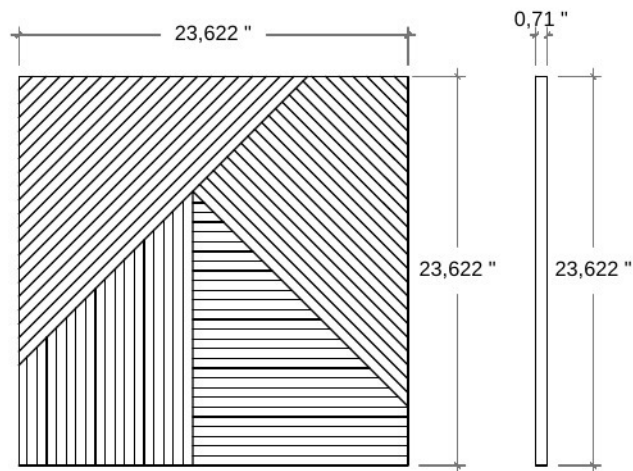

SIDE VIEW

PANEL 3

FRONT VIEW