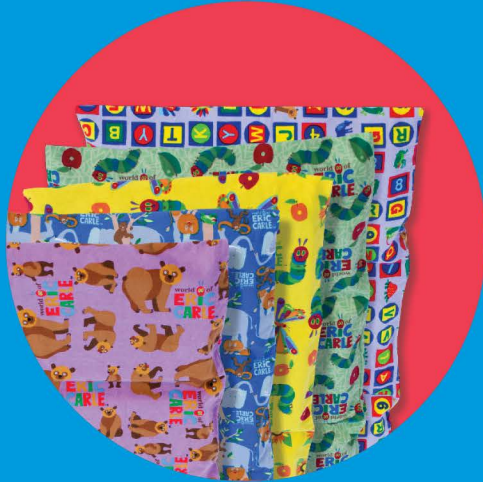

Eric Carle™ KinderMat™ Sheets

Sheets provide full protection for your KinderMat. Sewn in flap keeps the mat snug inside. 100% Cotton flannel. Machine washable. Comes in five fun designs from The World of Eric Carle®.

502705M

502710M

502715M

502720M

502725M