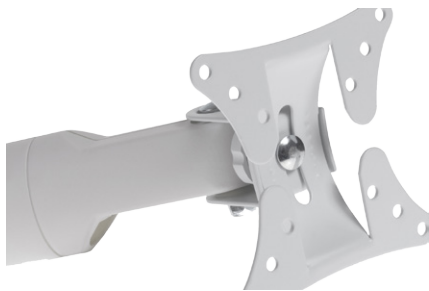

Swing Arm Wall Bracket for Televisions 19" - 28"

Description

A classic swing arm bracket with a universal VESA fit plate. For screens from 19" to 28" this bracket's swing arm function not only helps provide perfect viewing comfort, but also gives customers the flexibility if the area of installation is confined.

Decorative cover conceals all cables from view.

VESA Compliancy 50x50, 75x75, 100x100

Dimensions 466x232x115mm

MAX Weight 30kg/66lbs

Profile 89-466mm

Swivel -90° - +90°

Tilt -20° - +20°