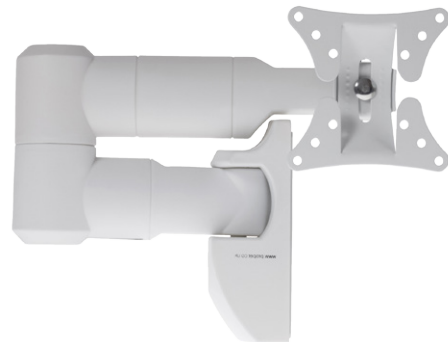

Swing Arm Wall Bracket for Televisions 19" - 28"

Description

A classic swing arm bracket with a universal VESA fit plate. For screens from 19" to 28" this bracket's swing arm function not only helps provide perfect viewing comfort, but also gives customers the flexibility if the area of installation is confined.

Decorative cover conceals all cables from view.

VESA Compliancy 50x50, 75x75, 100x100

Dimensions 466x232x115mm

MAX Weight 30kg/66lbs

Profile 89-466mm

Swivel -90° - +90°

Tilt -20° - +20°