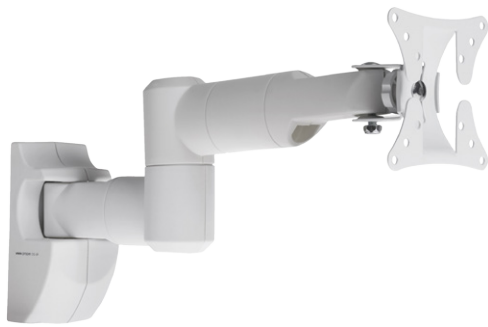

Swing Arm Wall Bracket for Televisions 19" - 28"

Description

A classic swing arm bracket with a universal VESA fit plate. For screens from 19" to 28" this bracket's swing arm function not only helps provide perfect viewing comfort, but also gives customers the flexibility if the area of installation is confined.

Decorative cover conceals all cables from view.

VESA Compliancy 50x50, 75x75, 100x100

Dimensions 466x232x115mm

MAX Weight 30kg/66lbs

Profile 89-466mm

Swivel -90° - +90°

Tilt -20° - +20°