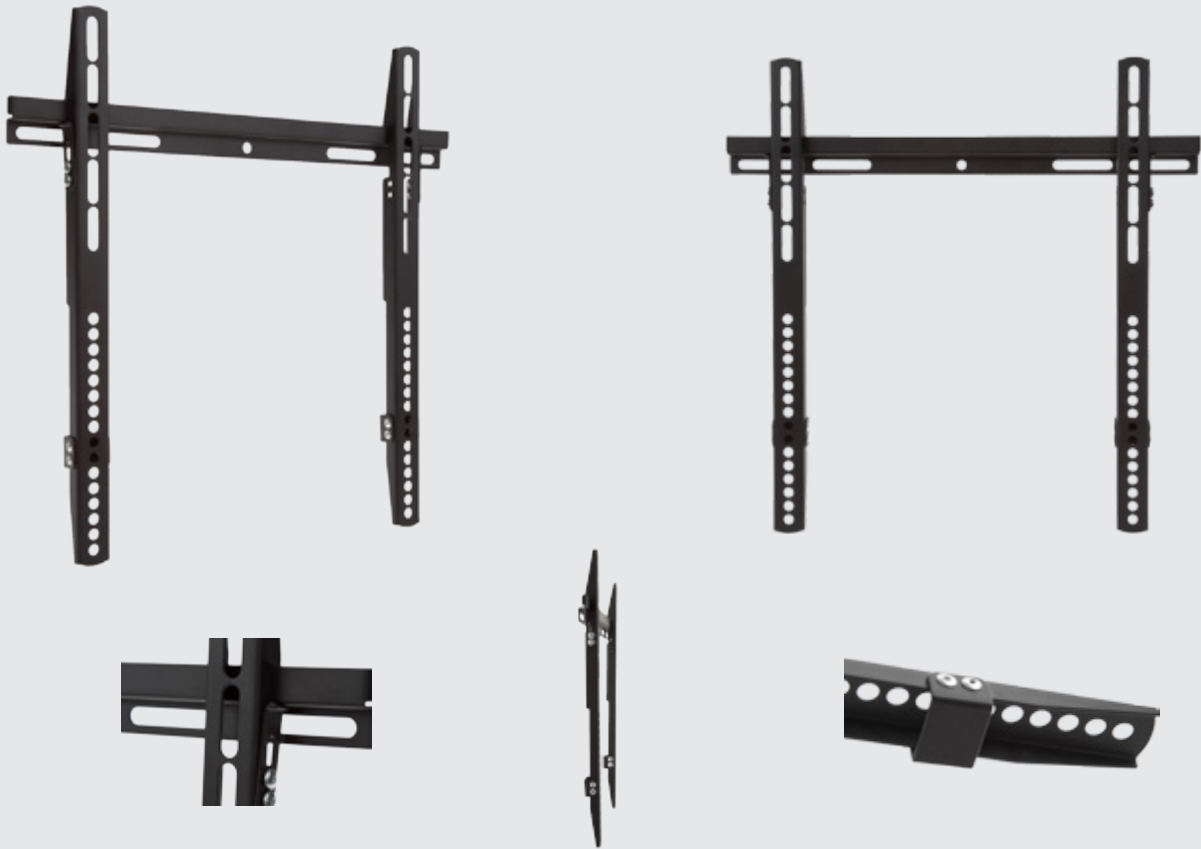

Ultra Slim Wall Bracket for Flat and Curved Televisions

32" - 55"

Description

A flat wall mount for large LED, LCD and Plasma television screens. Built with a super slim design and simple construction in mind, it's a great choice for large televisions with the standard VESA fitting.

Max Weight	40kg/88lbs	Dimensions	22x443x431mm
VESA Compliancy	200x200, 400x200, 300x300, 400x400	Profile	22mm