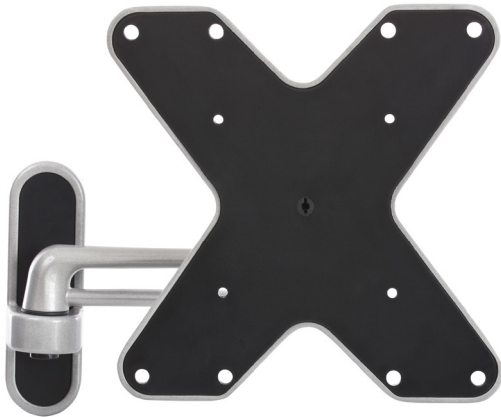

Premium Swing Arm TV Bracket
23" - 42"

Description

This premium wall bracket not only provides an aesthetically pleasing look, but also solid support with its strong aluminium construction. Pre-assembled with quick and easy installation, this bracket offers an effective solution with a high-quality finish.

VESA Compliancy 100x100, 200x100, 200x200

Profile 97-257mm

MAX Weight 15kg

Rotate 360°

Swivel 180°

Tilt -15° - +15°