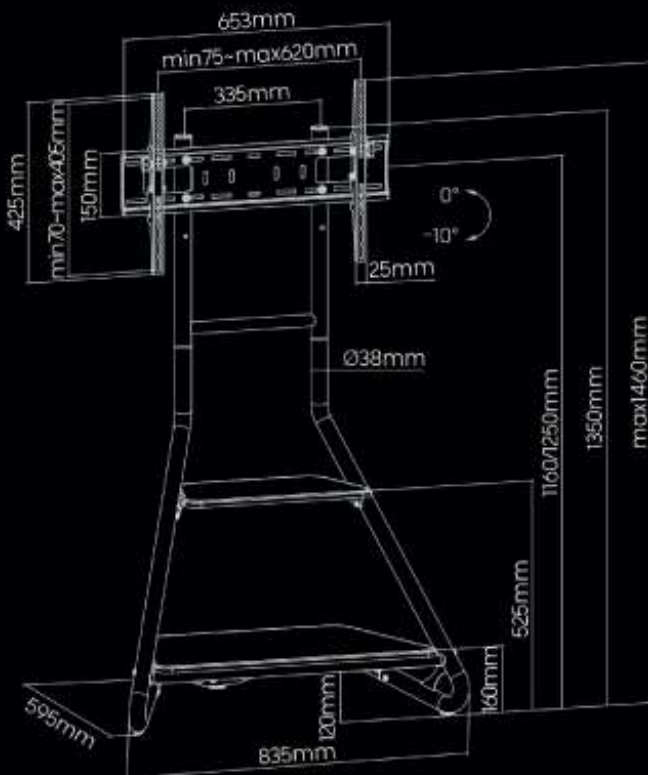

Bauhaus Style 37-75" TV Stand with Wooden Shelves | 181BP

The ProperAV Bauhaus Style 37-75" TV Stand has an inspired design that combines avant-garde art and modernism in this corner TV stand. It features harmoniously balanced geometric shapes that demonstrate metallic and streamlined visual effects. The corner high fitness frame incorporates 2 Tier Storage Shelves for an emphasis on function. This Corner TV Stand brings art and practicality into contact with everyday life.

Features

- TV Height Range: 1160/1250mm
- Fit Screen Size: 37"-75"
- Tilt Range: 0-10°
- Weight Capacity: 40kg
- VESA: 200x200, 300x200, 400x200, 300x300, 400x300, 400x400, 600x400
- Max. VESA: 600x400
- Dimensions (LxWxH): 835X595X1460mm

37-75"

Cable Management

Tilt

Perfect for use in your...

- Living Room
 Kitchen
 Bedroom
 Office
 Motorhome