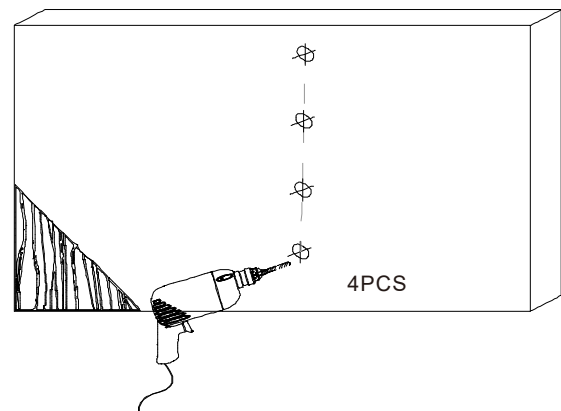

# LCD/Plasma Wall Bracket Instruction

VESA:600x400  
 For screen sizes 37"~70"  
 Weight capacity:40KG/88LBS  
 Distance from wall: 57-470mm

BAG1

BAG2

I	II	III	A	B	C	D	E	F	G	H	I
ST6.3x55mm	Ø10xØ6xL50	Ø6.5xØ16xT1.6	M5x15mm	M6x15mm	M8x20mm	M6x30mm	M8x30mm	M5-M8 Metal Gasket	Spacers Ø8x14	Spacers Ø8x5	Spanner M8

## STEP-1A

Wood Pilot	
Pilot Hole Size	Pilot Drill Depth
7/32" inch	2.36" inch
5 mm	60 mm