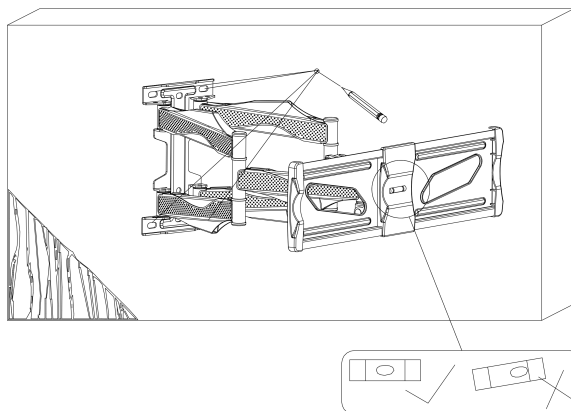

# LCD/Plasma Wall Bracket Instruction

VESA:600x400  
 For screen sizes 37"~70"  
 Weight capacity:40KG/88LBS  
 Distance from wall: 57-470mm

BAG1

BAG2

I	II	III	A	B	C	D	E	F	G	H	I
ST6.3x55mm	Ø10xØ6xL50	Ø6.5xØ16xT1.6	M5x15mm	M6x15mm	M8x20mm	M6x30mm	M8x30mm	M5-M8 Metal Gasket	Spacers Ø8x14	Spacers Ø8x5	Spanner M8

## STEP-1A

Wood Pilot	
Pilot Hole Size	Pilot Drill Depth
7/32" inch	2.36" inch
5 mm	60 mm