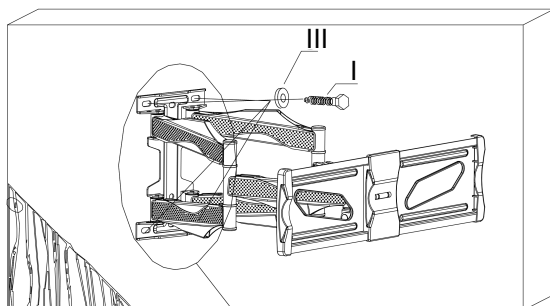

# LCD/Plasma Wall Bracket Instruction

VESA:600x400  
 For screen sizes 37"~70"  
 Weight capacity:40KG/88LBS  
 Distance from wall: 57-470mm

BAG1

BAG2

I	II	III	A	B	C	D	E	F	G	H	I
ST6.3x55mm	Ø10xØ6xL50	Ø6.5xØ16xT1.6	M5x15mm	M6x15mm	M8x20mm	M6x30mm	M8x30mm	M5-M8 Metal Gasket	Spacers Ø8x14	Spacers Ø8x5	Spanner M8

## STEP-1A

Wood Pilot	
Pilot Hole Size	Pilot Drill Depth
7/32" inch	2.36" inch
5 mm	60 mm