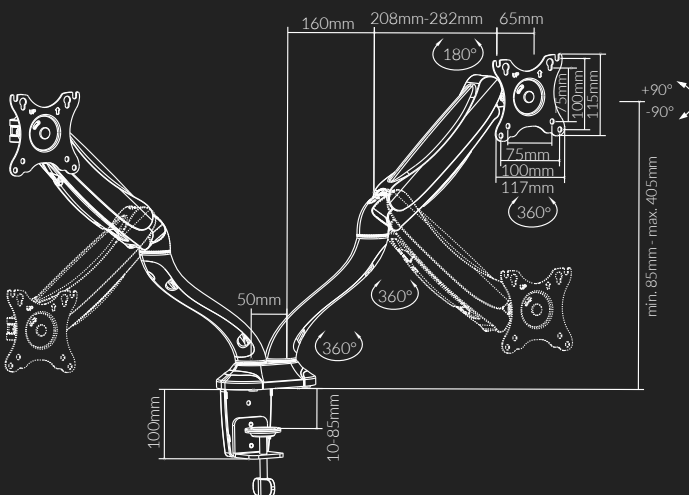

Properav®

Audio Visual Simplified.

Dual Hydraulic Monitor Mount | DMB-024B-1

This professional counterbalance mount is the ultimate bracket for all desk setups. The 360° VESA plate allows for viewing at all angles while the gas spring perfectly counterbalances the weight of your monitor. It also features a built-in spring gauge for perfect weight adjustment while integrated cable management keeps your workspace organised.

Tilt & Swivel

13-27"

Dual Screen

Features

- Arm Extend: 460mm
- Tilt: -90° ~ +90°
- Swivel: -90° ~ +90°
- Supports 2x6KG Monitors
- VESA: 75x75, 100x100
- Max. VESA: 100x100

Perfect for use in your...

- Living Room
 Kitchen
 Bedroom
 Office
 Motorhome