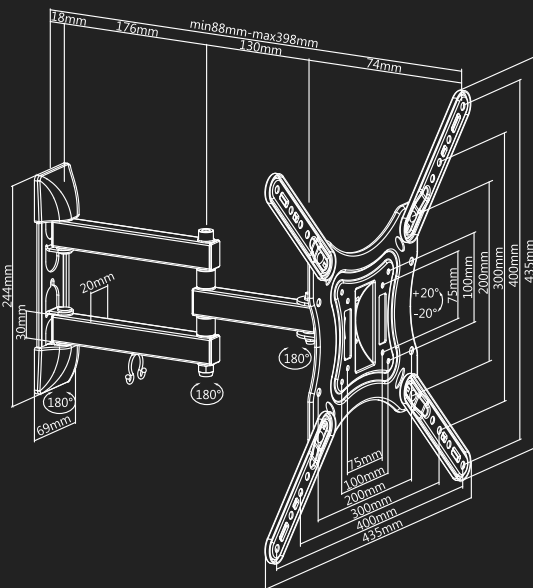

Properav®

Audio Visual Simplified.

Full Motion Wall Mount | P-SWB223B-1

Tilt and swivel your television into the perfect position with the Proper Heavy-Duty Bracket series. Compatible with most 23"-55" televisions, this high-grade aluminium mount provides the support needed for tvs up to 30kg.

23-55"

Tilt & Swivel

Cable Management

Features

- Mounting profile: 88-398mm
- Tilt: $-20^{\circ} \sim +20^{\circ}$
- Swivel: $-90^{\circ} \sim +90^{\circ}$
- Supports TV's up to 30kg
- VESA: 75x75, 100x100, 200x100, 200x200, 400x200, 300x300, 400x400
- Max. VESA: 400x400