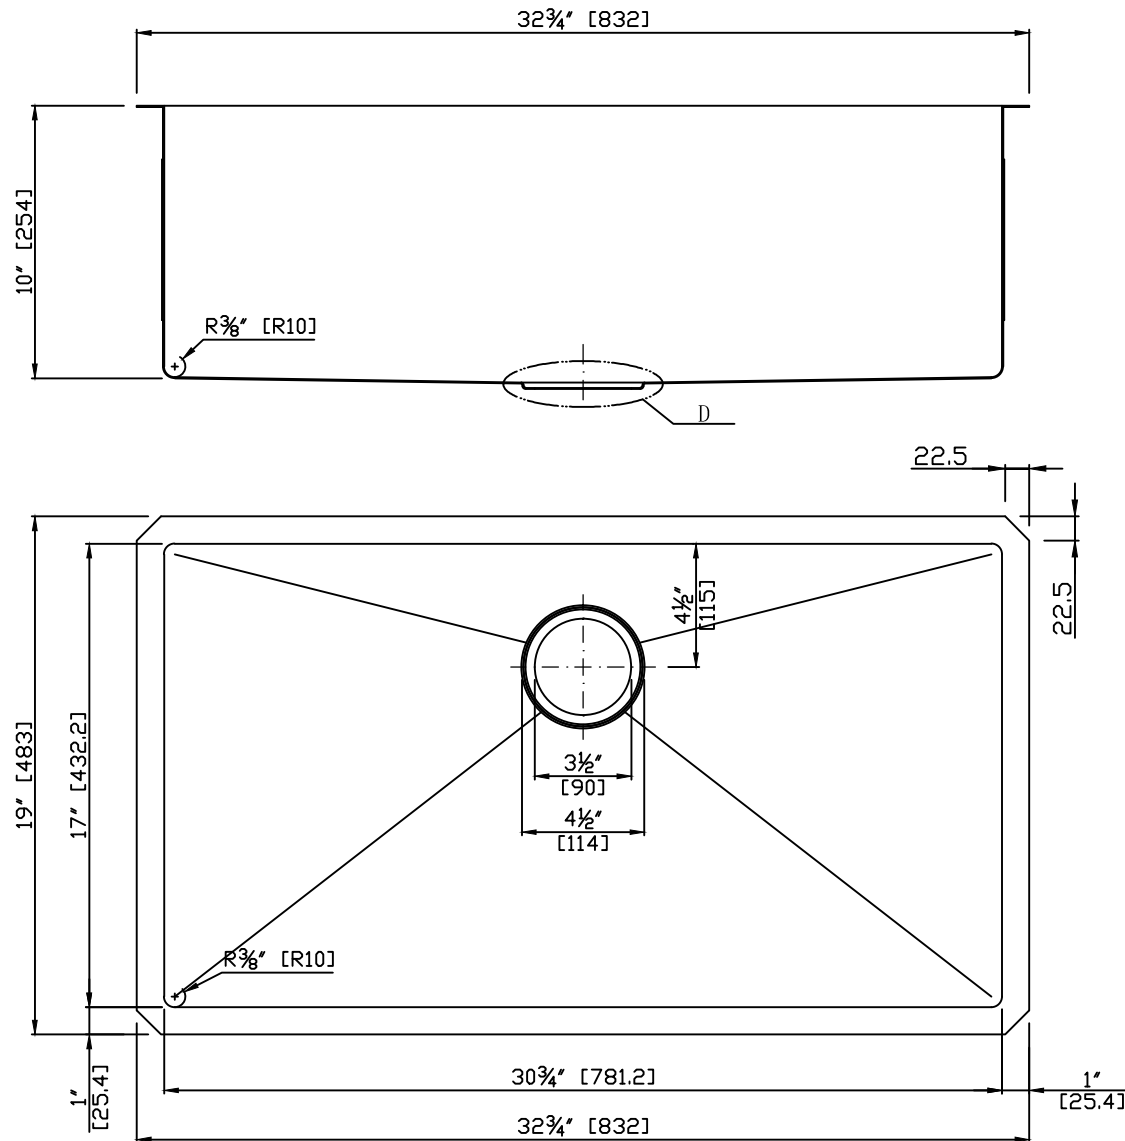

# ANZZI™

Perfection is out Tradition™

Model: K-AZ3219-1A

Dimensions: 32 in. L x 19 in. W x 10 in. H

Basin Depth: 10 in.

Search the model IDs below to find out more about the dynamic Kitchen Faucet options available through ANZZI.