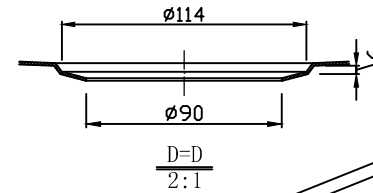

# ANZZI™

Perfection is out Tradition™

Model: K-AZ3219-1A

Dimensions: 32 in. L x 19 in. W x 10 in. H

Basin Depth: 10 in.

Search the model IDs below to find out more about the dynamic Kitchen Faucet options available through ANZZI.