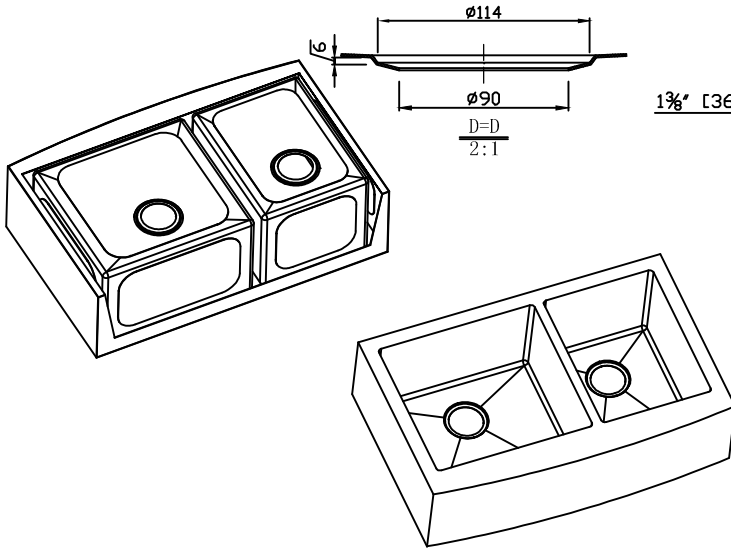

Model: K-AZ3620-4C

Dimensions: 35.875 in. L x 20.75 in. W x 10 in. H

Basin Depth: 10 in.

Search the model IDs below to find out more about the dynamic Kitchen Faucet options available through ANZZI.

Finishes: CH,BN
MODEL: KF-AZ034
KF-AZ034BN