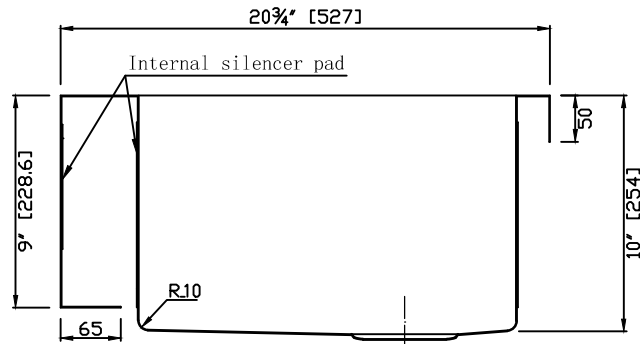

Model: K-AZ3620-4C

Dimensions: 35.875 in. L x 20.75 in. W x 10 in. H

Basin Depth: 10 in.

Search the model IDs below to find out more about the dynamic Kitchen Faucet options available through ANZZI.

Finishes: CH,BN
MODEL: KF-AZ034
KF-AZ034BN