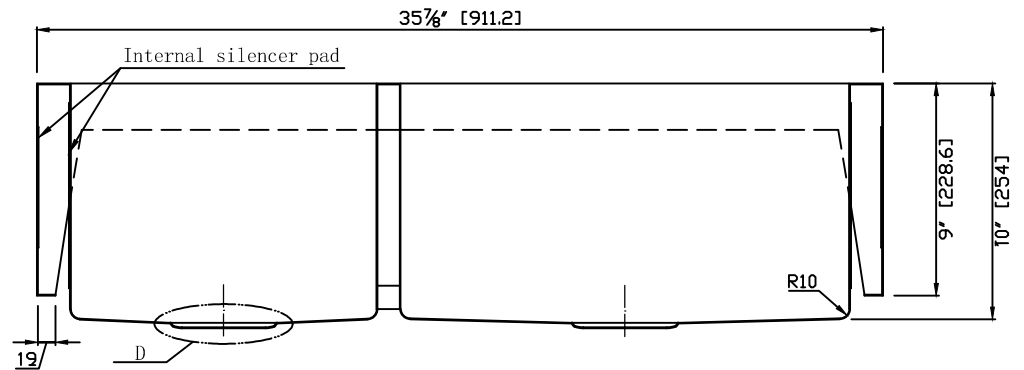

Model: K-AZ3620-4C

Dimensions: 35.875 in. L x 20.75 in. W x 10 in. H

Basin Depth: 10 in.

Search the model IDs below to find out more about the dynamic Kitchen Faucet options available through ANZZI.

Finishes: CH,BN
MODEL: KF-AZ034
KF-AZ034BN