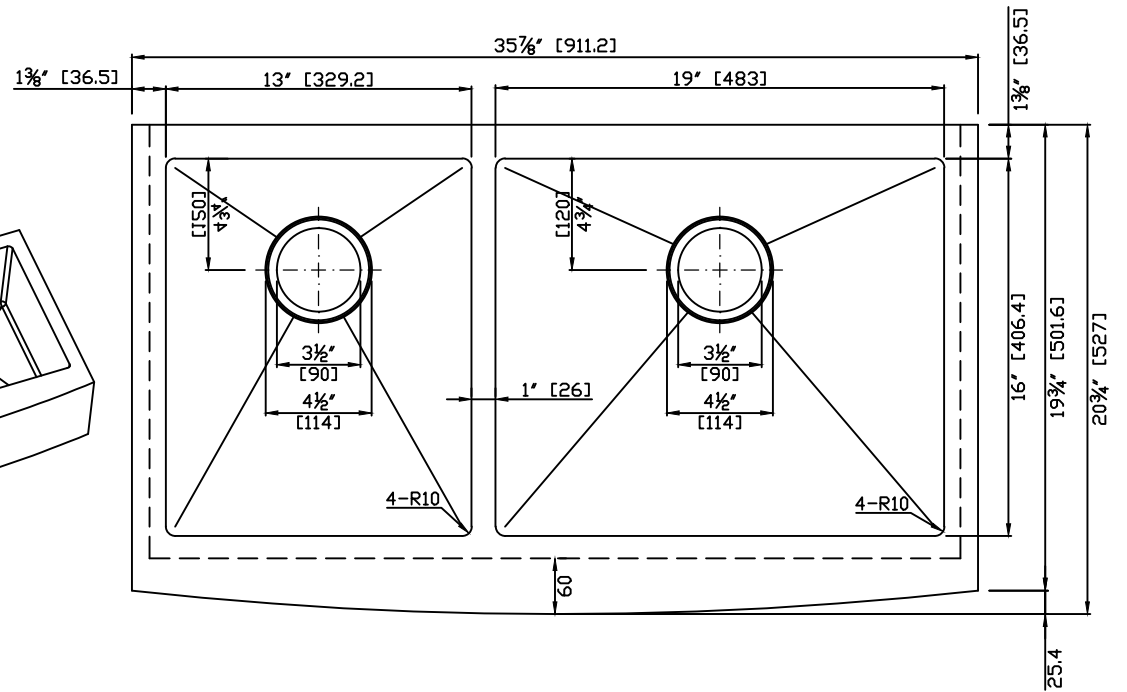

Model: K-AZ3620-4C

Dimensions: 35.875 in. L x 20.75 in. W x 10 in. H

Basin Depth: 10 in.

Search the model IDs below to find out more about the dynamic Kitchen Faucet options available through ANZZI.

Finishes: CH,BN
MODEL: KF-AZ034
KF-AZ034BN