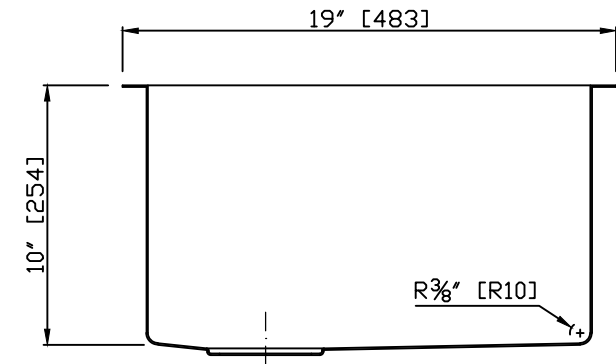

ANZZI™

Perfection is out Tradition™

Model: K-AZ3219-2A

Dimensions: 32 in. L x 19 in. W x 10 in. H

Basin Depth: 10 in.

Search the model IDs below to find out more about the dynamic Kitchen Faucet options available through ANZZI.