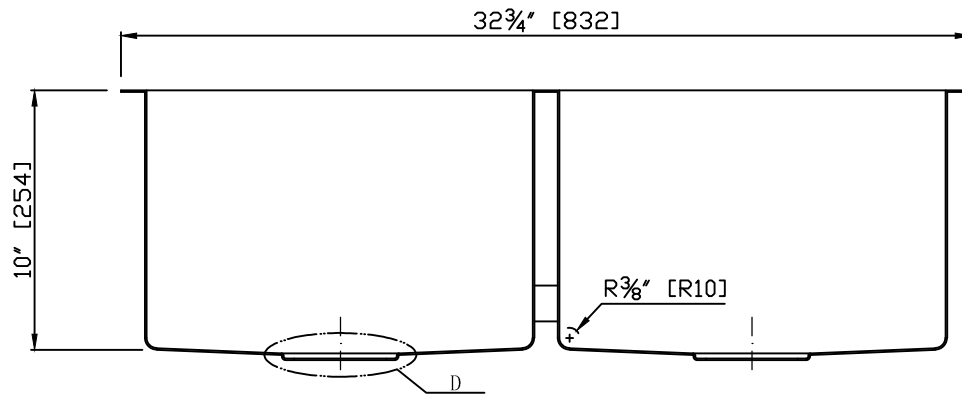

ANZZI™

Perfection is out Tradition™

Model: K-AZ3219-2A

Dimensions: 32 in. L x 19 in. W x 10 in. H

Basin Depth: 10 in.

Search the model IDs below to find out more about the dynamic Kitchen Faucet options available through ANZZI.