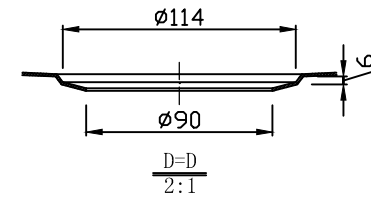

ANZZI™

Perfection is out Tradition™

Model: K-AZ3219-2A

Dimensions: 32 in. L x 19 in. W x 10 in. H

Basin Depth: 10 in.

Search the model IDs below to find out more about the dynamic Kitchen Faucet options available through ANZZI.