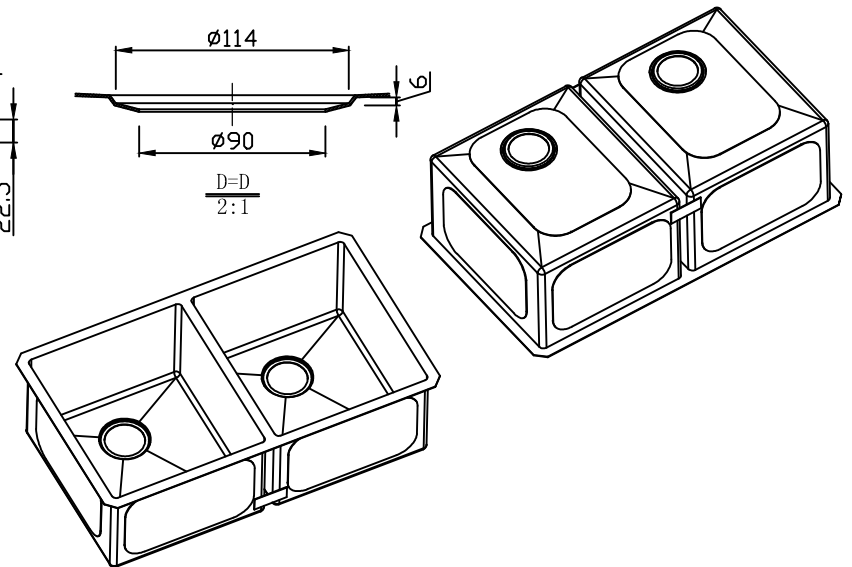

ANZZI™

Perfection is out Tradition™

Model: K-AZ3219-2A

Dimensions: 32 in. L x 19 in. W x 10 in. H

Basin Depth: 10 in.

Search the model IDs below to find out more about the dynamic Kitchen Faucet options available through ANZZI.