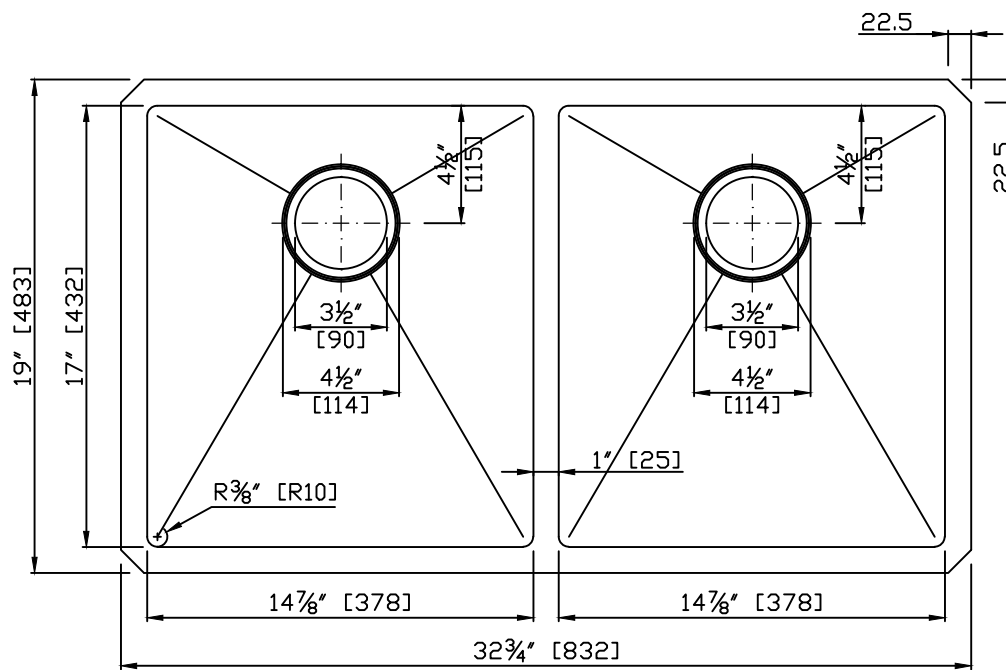

ANZZI™

Perfection is out Tradition™

Model: K-AZ3219-2A

Dimensions: 32 in. L x 19 in. W x 10 in. H

Basin Depth: 10 in.

Search the model IDs below to find out more about the dynamic Kitchen Faucet options available through ANZZI.