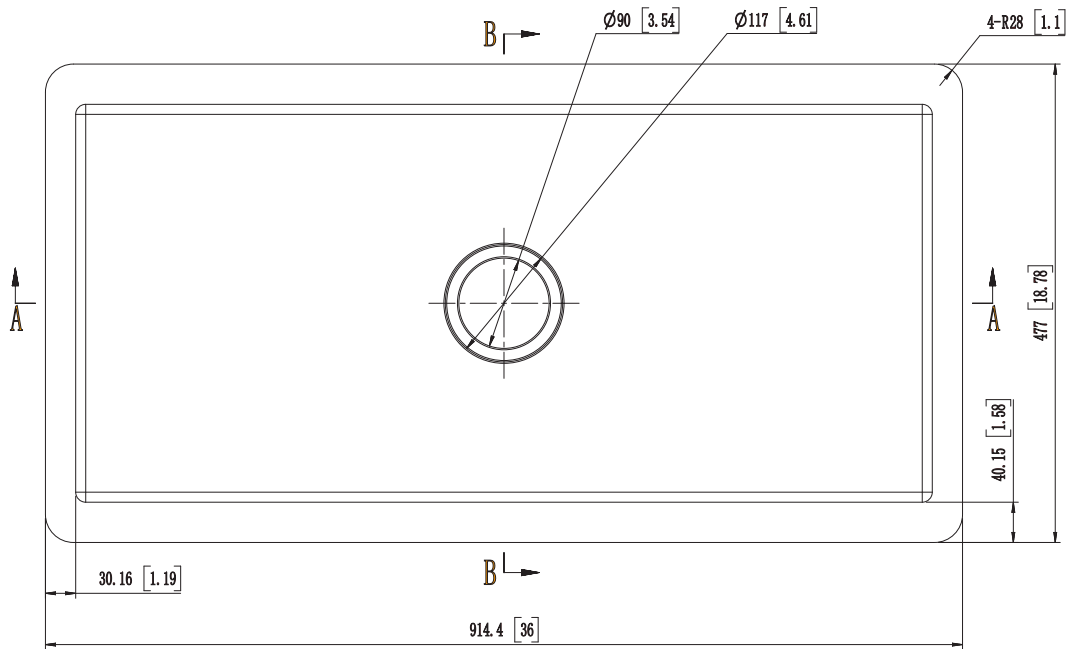

# K-AZ271-A1 cUPC Certified

OVERALL DIMENSIONS: 36 L x 18.78 W x 9.65 H

INTERIOR DIMENSIONS: 33.62 L x 15.62 W x 9.02 H

A-A

C  
1:1

B-B 90°

D  
1:1