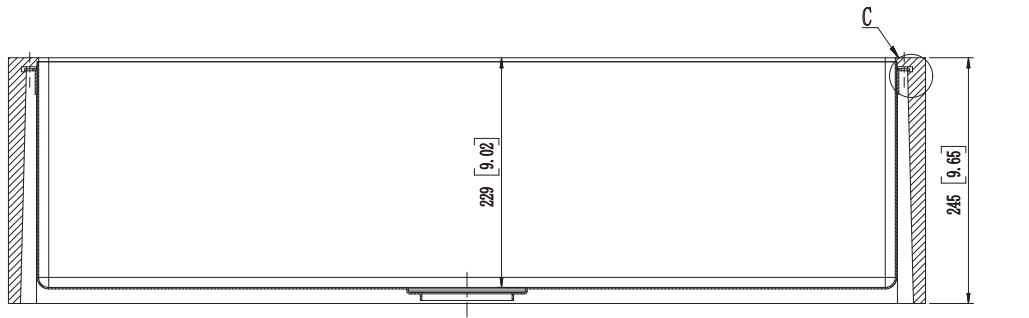

# K-AZ271-A1 cUPC Certified

OVERALL DIMENSIONS: 36 L x 18.78 W x 9.65 H

INTERIOR DIMENSIONS: 33.62 L x 15.62 W x 9.02 H

A-A

C  
1:1

B-B 90°

D  
1:1