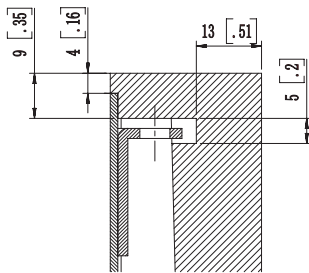

# K-AZ271-A1 cUPC Certified

OVERALL DIMENSIONS: 36 L x 18.78 W x 9.65 H

INTERIOR DIMENSIONS: 33.62 L x 15.62 W x 9.02 H

A-A

C  
1:1

B-B 90°

D  
1:1