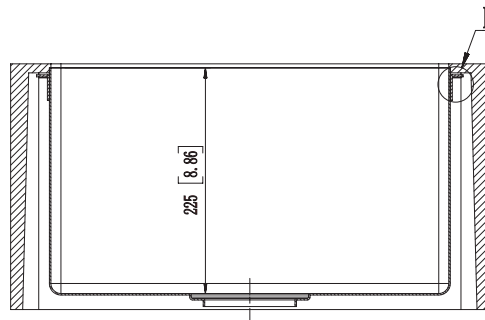

# K-AZ271-A1 cUPC Certified

OVERALL DIMENSIONS: 36 L x 18.78 W x 9.65 H

INTERIOR DIMENSIONS: 33.62 L x 15.62 W x 9.02 H

A-A

C  
1:1

B-B 90°

D  
1:1