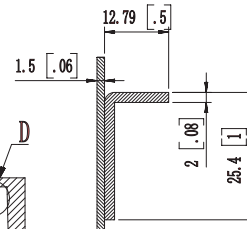

# K-AZ271-A1 cUPC Certified

OVERALL DIMENSIONS: 36 L x 18.78 W x 9.65 H

INTERIOR DIMENSIONS: 33.62 L x 15.62 W x 9.02 H

A-A

C  
1:1

B-B 90°

D  
1:1