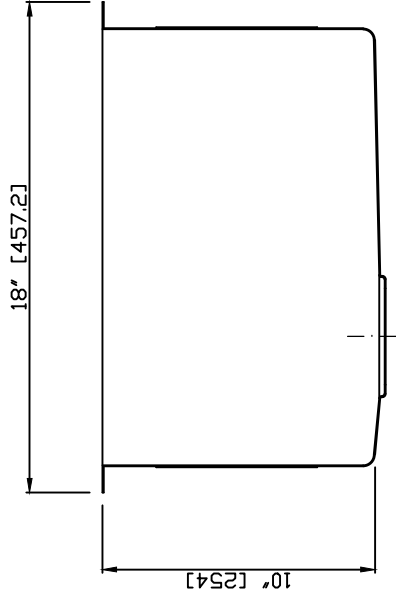

Model: K-AZ2318-1A

Dimensions: 23 in. L x 18 in. W x 10 in. H

Basin Depth: 10 in.

Search the model IDs below to find out more about the dynamic Kitchen Faucet options available through ANZZI.

**Finishes:** CH,BN  
**MODEL:** KF-AZ034  
KF-AZ034BN