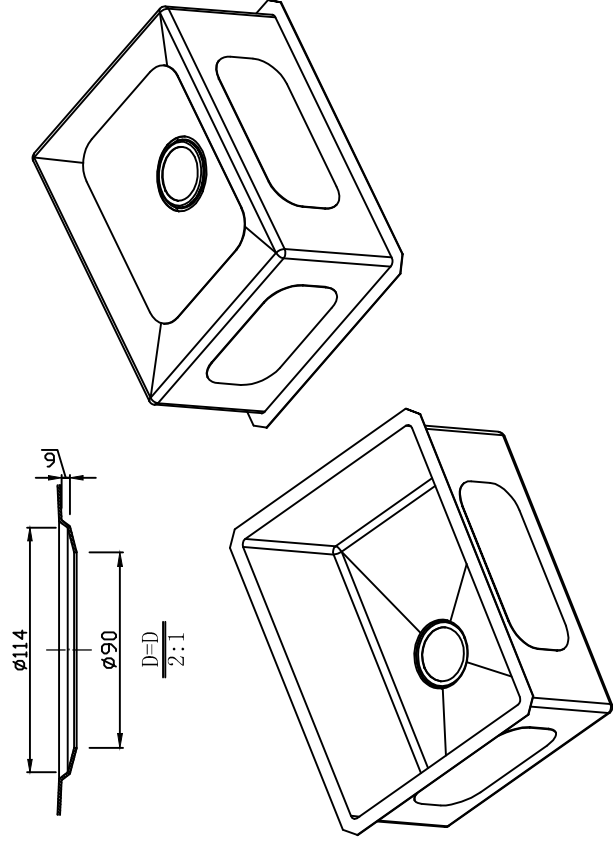

Model: K-AZ2318-1A

Dimensions: 23 in. L x 18 in. W x 10 in. H

Basin Depth: 10 in.

Search the model IDs below to find out more about the dynamic Kitchen Faucet options available through ANZZI.

**Finishes:** CH,BN  
**MODEL:** KF-AZ034  
KF-AZ034BN