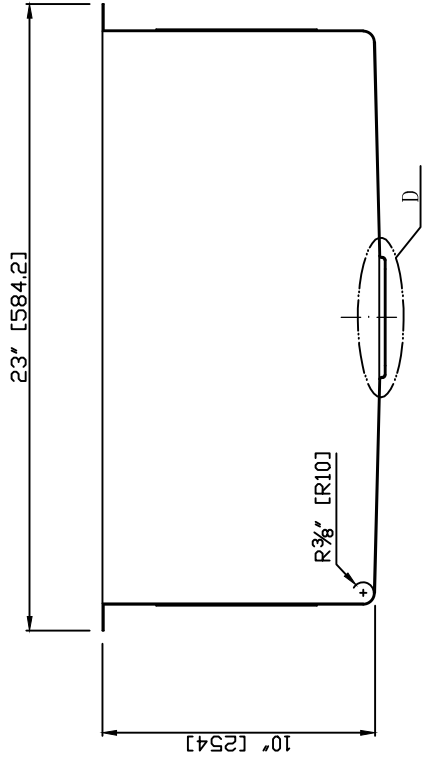

Model: K-AZ2318-1A

Dimensions: 23 in. L x 18 in. W x 10 in. H

Basin Depth: 10 in.

Search the model IDs below to find out more about the dynamic Kitchen Faucet options available through ANZZI.

**Finishes:** CH,BN  
**MODEL:** KF-AZ034  
KF-AZ034BN