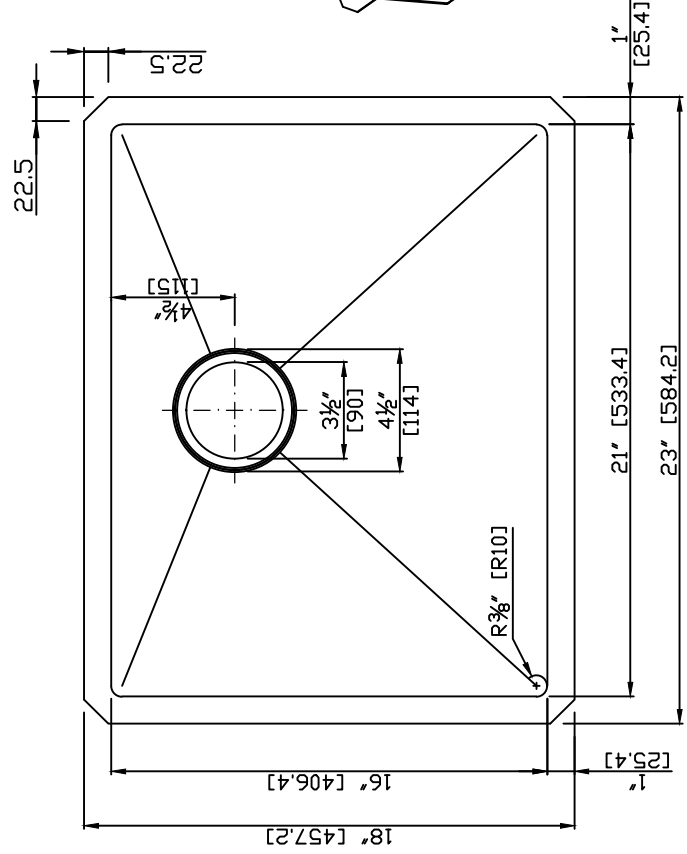

Model: K-AZ2318-1A

Dimensions: 23 in. L x 18 in. W x 10 in. H

Basin Depth: 10 in.

Search the model IDs below to find out more about the dynamic Kitchen Faucet options available through ANZZI.

**Finishes:** CH,BN  
**MODEL:** KF-AZ034  
KF-AZ034BN