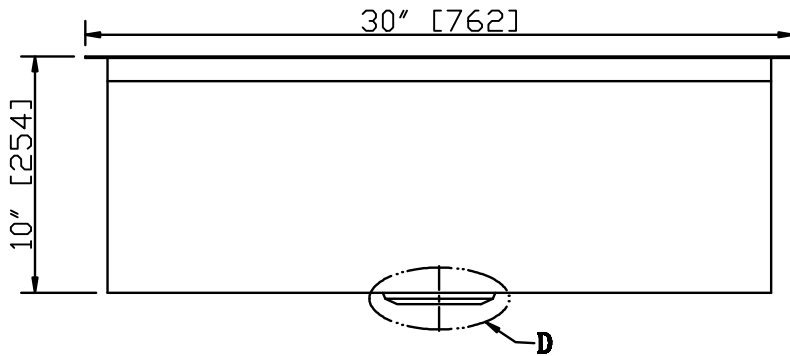

Model: K-AZ3018-1Ac

Dimensions: 30 in. L x 18 in. W x 10 in. H

Basin Depth: 10 in.

**D=D**  
**2:1**