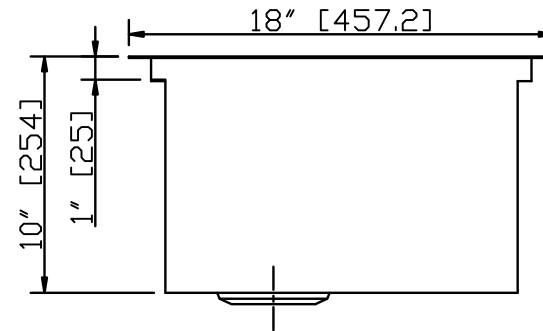

Model: K-AZ3018-1Ac

Dimensions: 30 in. L x 18 in. W x 10 in. H

Basin Depth: 10 in.

**D=D**  
**2:1**