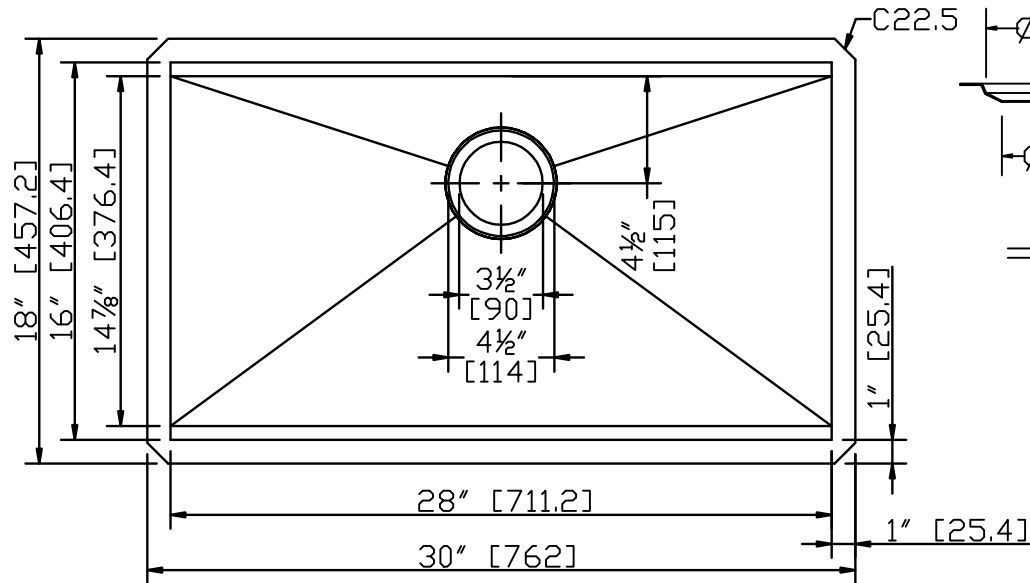

Model: K-AZ3018-1Ac

Dimensions: 30 in. L x 18 in. W x 10 in. H

Basin Depth: 10 in.

**D=D**  
**2:1**