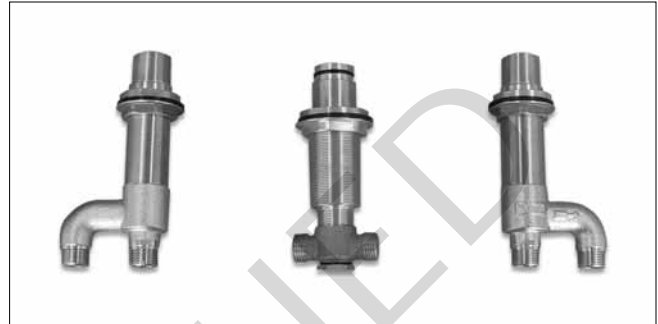

## Guinevere® 3 Hole Deck Bath Valve with Lever Handles

### FEATURES

- Corrosion resistant
- Ceramic disk valve cartridge
- Accommodates 8" -16" spread
- For use with the TB970DD or TB970DD1 3 hole deck bath trim

### PRODUCT SPECIFICATION

The 3 hole deck back valve with lever handles shall be corrosion resistant. Deck bath valve shall have ceramic disk valve cartridge. Product shall be for 8 to 16 inch installations. Deck bath valve shall be TOTO Model TB7TR.