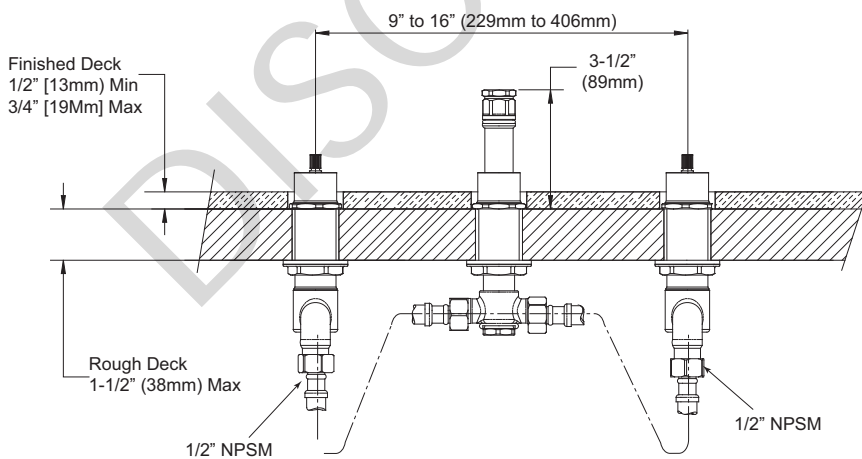

### PRODUCT SPECIFICATION

The 3 hole deck back valve with lever handles shall be corrosion resistant. Deck bath valve shall have ceramic disk valve cartridge. Product shall be for 8 to 16 inch installations. Deck bath valve shall be TOTO Model TB7TR.

## Guinevere® 3 Hole Deck Bath Valve with Lever Handles

### INSTALLATION NOTES

**FAUCET TRIM REQUIRED:**  
Guinevere® 3 hole deck bath trim, model TB970DD#CP or TB970DD1#CP sold separately.

**IMPORTANT NOTE:** This valve/trim can only be installed in a built-up deck. It cannot be installed on pre-finished deck or on tub rim.