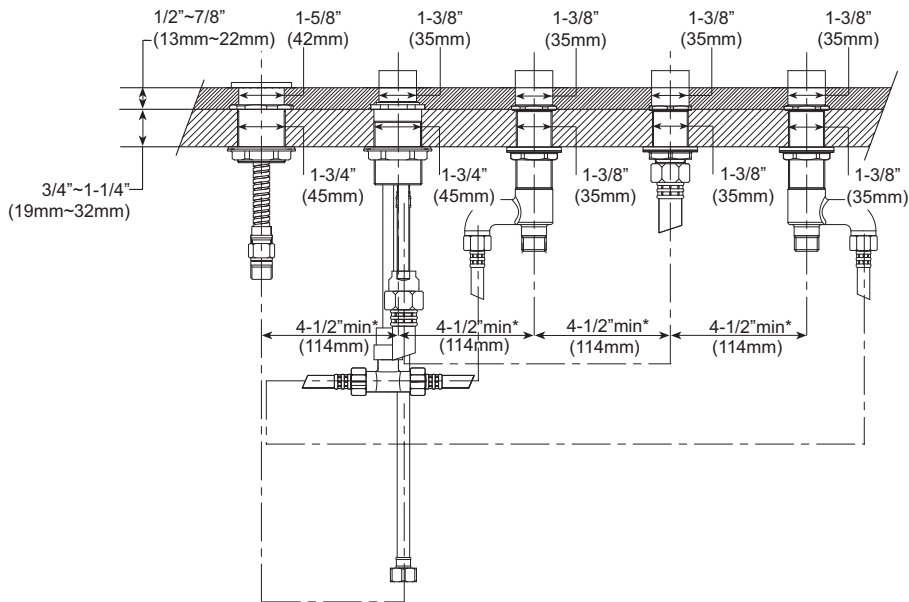

Guinevere® 5 Hole Deck Bath Valve with Lever Handles

FEATURES

- Corrosion resistant
- Ceramic disk valve cartridge
- Requires TB970S1#CP, sold separately

CODES/STANDARDS

- Meets or exceeds ASME A112.18.1/CSA B125.1
- Certifications: IAPMO(cUPC), State of Massachusetts, City of Los Angeles, and others
- Code Compliance: UPC, IPC, NSPC, NPC Canada, and others

PRODUCT SPECIFICATION

The 5 hole deck back valve with lever handles shall be corrosion resistant. Deck bath valve shall have ceramic disk valve cartridge. Deck bath valve shall be TOTO Model TB7FR.

TB7FR

Guinevere® 5 Hole Deck Bath Valve with Lever Handles

SPECIFICATIONS

- Warranty Lifetime Limited Warranty (Residential Use)
One Year (Commercial Use)
- Material Brass
- Shipping Weight 11.3 lbs.
- Shipping Dimensions 20-3/4" L x 9-3/4" W x 3-3/4" H

INSTALLATION NOTES

FAUCET TRIM REQUIRED:
Guinevere® 5 hole deck bath trim with cross handles, model TB970S1#CP sold separately.

IMPORTANT NOTE: This valve/trim can only be installed in a built-up deck. It cannot be installed on pre-finished deck or on tub rim.