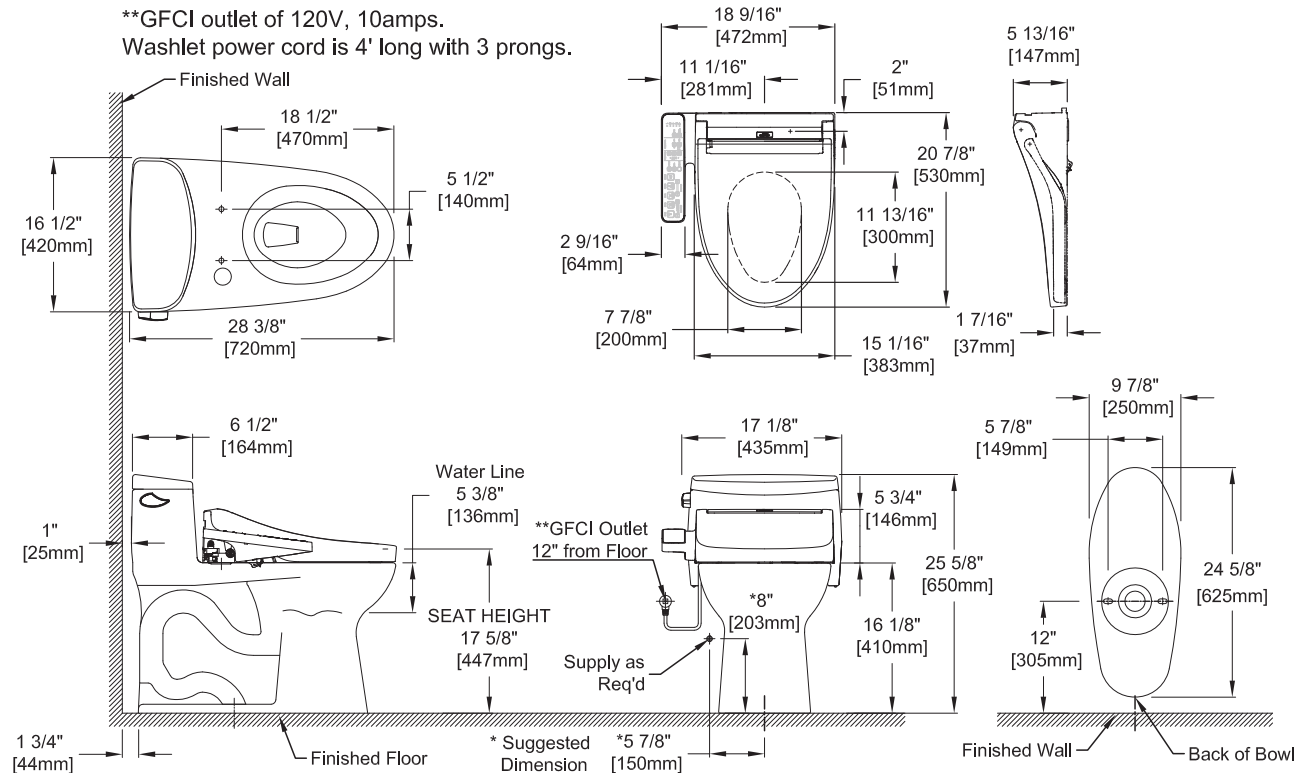

### SPECIFICATIONS

<b>Water Use</b>	1.28 GPF (4.8 LPF)
<b>Flush System</b>	TORNADO FLUSH®
<b>Min. Water Pressure</b>	8 psi (Flowing)
<b>Water Surface</b>	6-7/8" x 9-3/4"
<b>Trap Diameter</b>	2-1/8"
<b>Rough-in</b>	12"
<b>Trap Seal</b>	2-1/4"
<b>Warranty</b>	One Year Limited Warranty
<b>Material</b>	Vitreous China
<b>Shipping Weight</b>	99 lbs
<b>Shipping Dimensions</b>	32" L x 20" W x 17-3/4" H <sup>1</sup> x 28-3/4" H <sup>2</sup>

### INSTALLATION NOTES

Back-to-Back Toilet Installations:

TOTO recommends the use of a nationally listed, double sanitary tee-wye only, in vertical waste stacks, in accordance with the stipulations noted in the majority of nationally recognized plumbing codes.

To maintain adequate wall gap between the back of the tank and wall, mount the floor flange at a nominal 12" rough-in distance.

### DIMENSIONS

**TOTO**

These dimensions and specifications are subject to change without notice