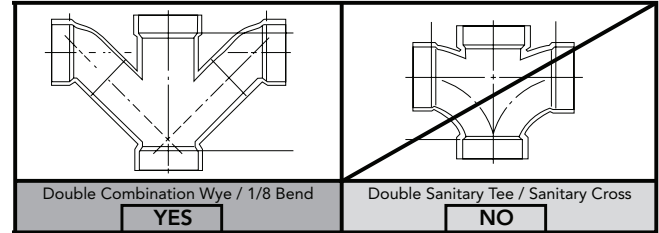

MW6343074CEFG

Supreme® II WASHLET®+ C2 One-Piece Toilet - 1.28 GPF

SPECIFICATIONS

Water Use	1.28 GPF (4.8 LPF)
Flush System	TORNADO FLUSH®
Min. Water Pressure	8 psi (Flowing)
Water Surface	6-7/8" x 9-3/4"
Trap Diameter	2-1/8"
Rough-in	12"
Trap Seal	2-1/4"
Warranty	One Year Limited Warranty
Material	Vitreous China
Shipping Weight	99 lbs
Shipping Dimensions	32" L x 20" W x 17-3/4" H¹ x 28-3/4" H²

See SW3074T40 Specification Sheet for details on included WASHLET.

INSTALLATION NOTES

Back-to-Back Toilet Installations:

TOTO recommends the use of a nationally listed, double sanitary tee-wye only, in vertical waste stacks, in accordance with the stipulations noted in the majority of nationally recognized plumbing codes.

To maintain adequate wall gap between the back of the tank and wall, mount the floor flange at a nominal 12" rough-in distance.