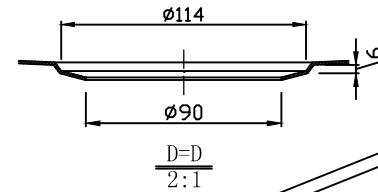

ANZZI™

Perfection is out Tradition™

Model: K-AZ3018-1A

Dimensions: 30 in. L x 18 in. W x 10 in. H

Basin Depth: 10 in.

Search the model IDs below to find out more about the dynamic Kitchen Faucet options available through ANZZI.