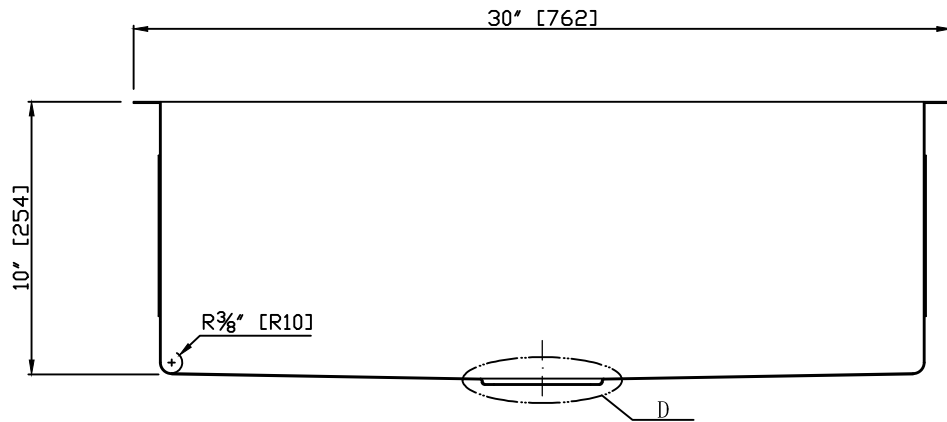

ANZZI™

Perfection is out Tradition™

Model: K-AZ3018-1A

Dimensions: 30 in. L x 18 in. W x 10 in. H

Basin Depth: 10 in.

Search the model IDs below to find out more about the dynamic Kitchen Faucet options available through ANZZI.