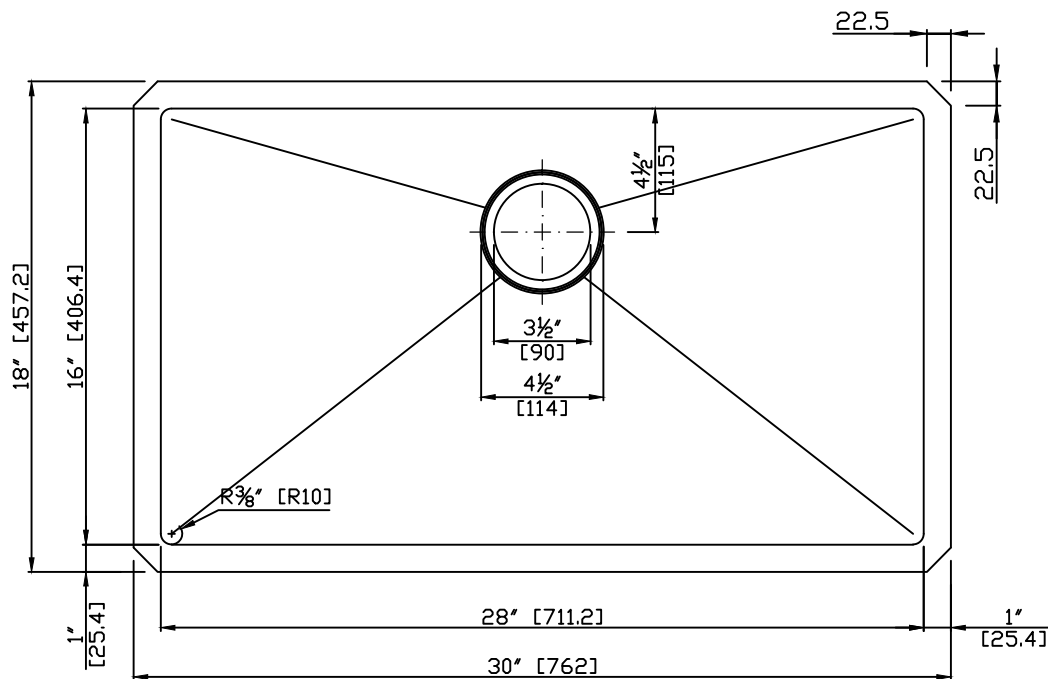

ANZZI™

Perfection is out Tradition™

Model: K-AZ3018-1A

Dimensions: 30 in. L x 18 in. W x 10 in. H

Basin Depth: 10 in.

Search the model IDs below to find out more about the dynamic Kitchen Faucet options available through ANZZI.