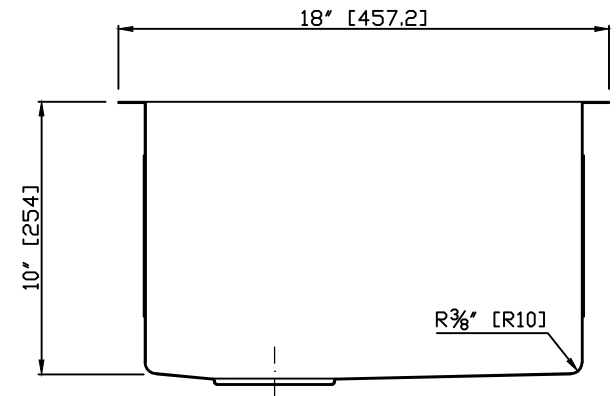

ANZZI™

Perfection is out Tradition™

Model: K-AZ3018-1A

Dimensions: 30 in. L x 18 in. W x 10 in. H

Basin Depth: 10 in.

Search the model IDs below to find out more about the dynamic Kitchen Faucet options available through ANZZI.