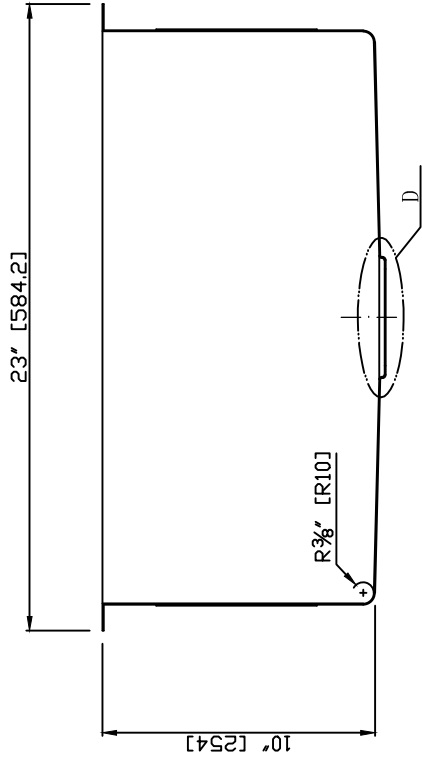

ANZZI™

Perfection is out Tradition™

Model: K-AZ2318-1A

Dimensions: 23 in. L x 18 in. W x 10 in. H

Basin Depth: 10 in.

Search the model IDs below to find out more about the dynamic Kitchen Faucet options available through ANZZI.