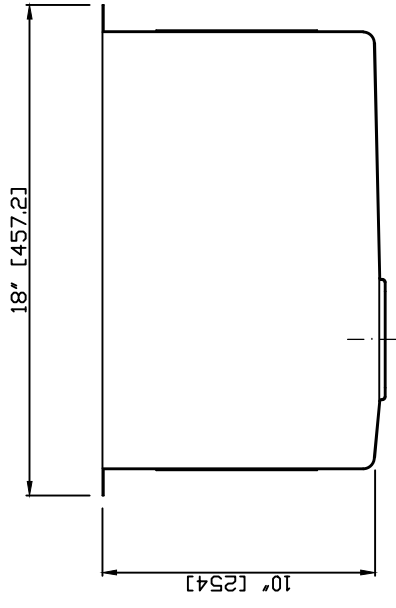

ANZZI™

Perfection is out Tradition™

Model: K-AZ2318-1A

Dimensions: 23 in. L x 18 in. W x 10 in. H

Basin Depth: 10 in.

Search the model IDs below to find out more about the dynamic Kitchen Faucet options available through ANZZI.