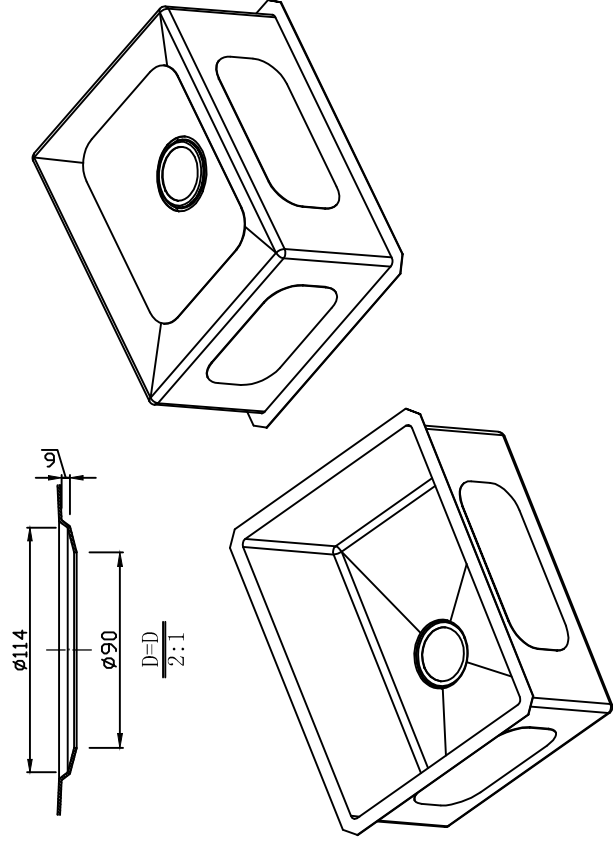

ANZZI™

Perfection is out Tradition™

Model: K-AZ2318-1A

Dimensions: 23 in. L x 18 in. W x 10 in. H

Basin Depth: 10 in.

Search the model IDs below to find out more about the dynamic Kitchen Faucet options available through ANZZI.