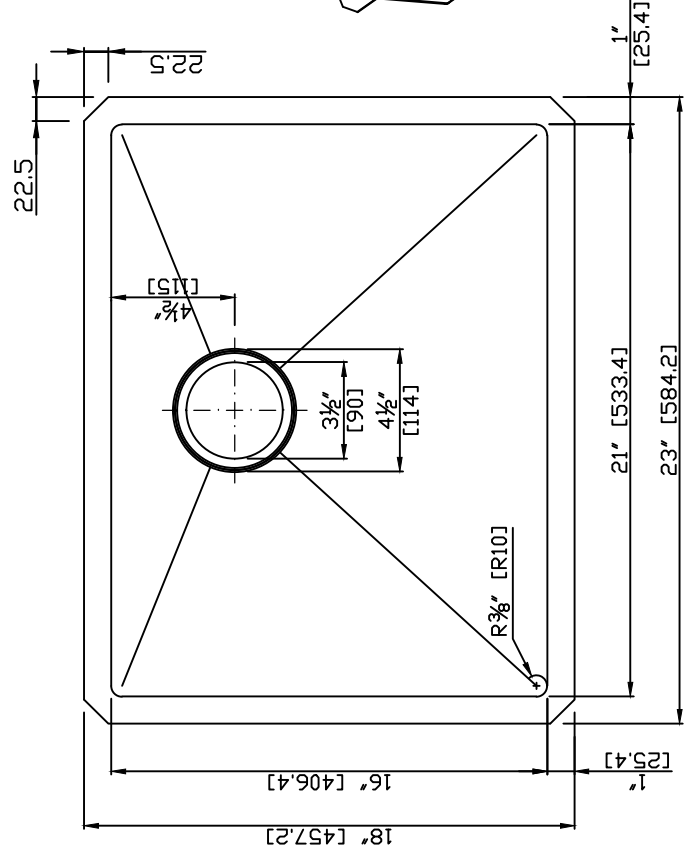

ANZZI™

Perfection is out Tradition™

Model: K-AZ2318-1A

Dimensions: 23 in. L x 18 in. W x 10 in. H

Basin Depth: 10 in.

Search the model IDs below to find out more about the dynamic Kitchen Faucet options available through ANZZI.