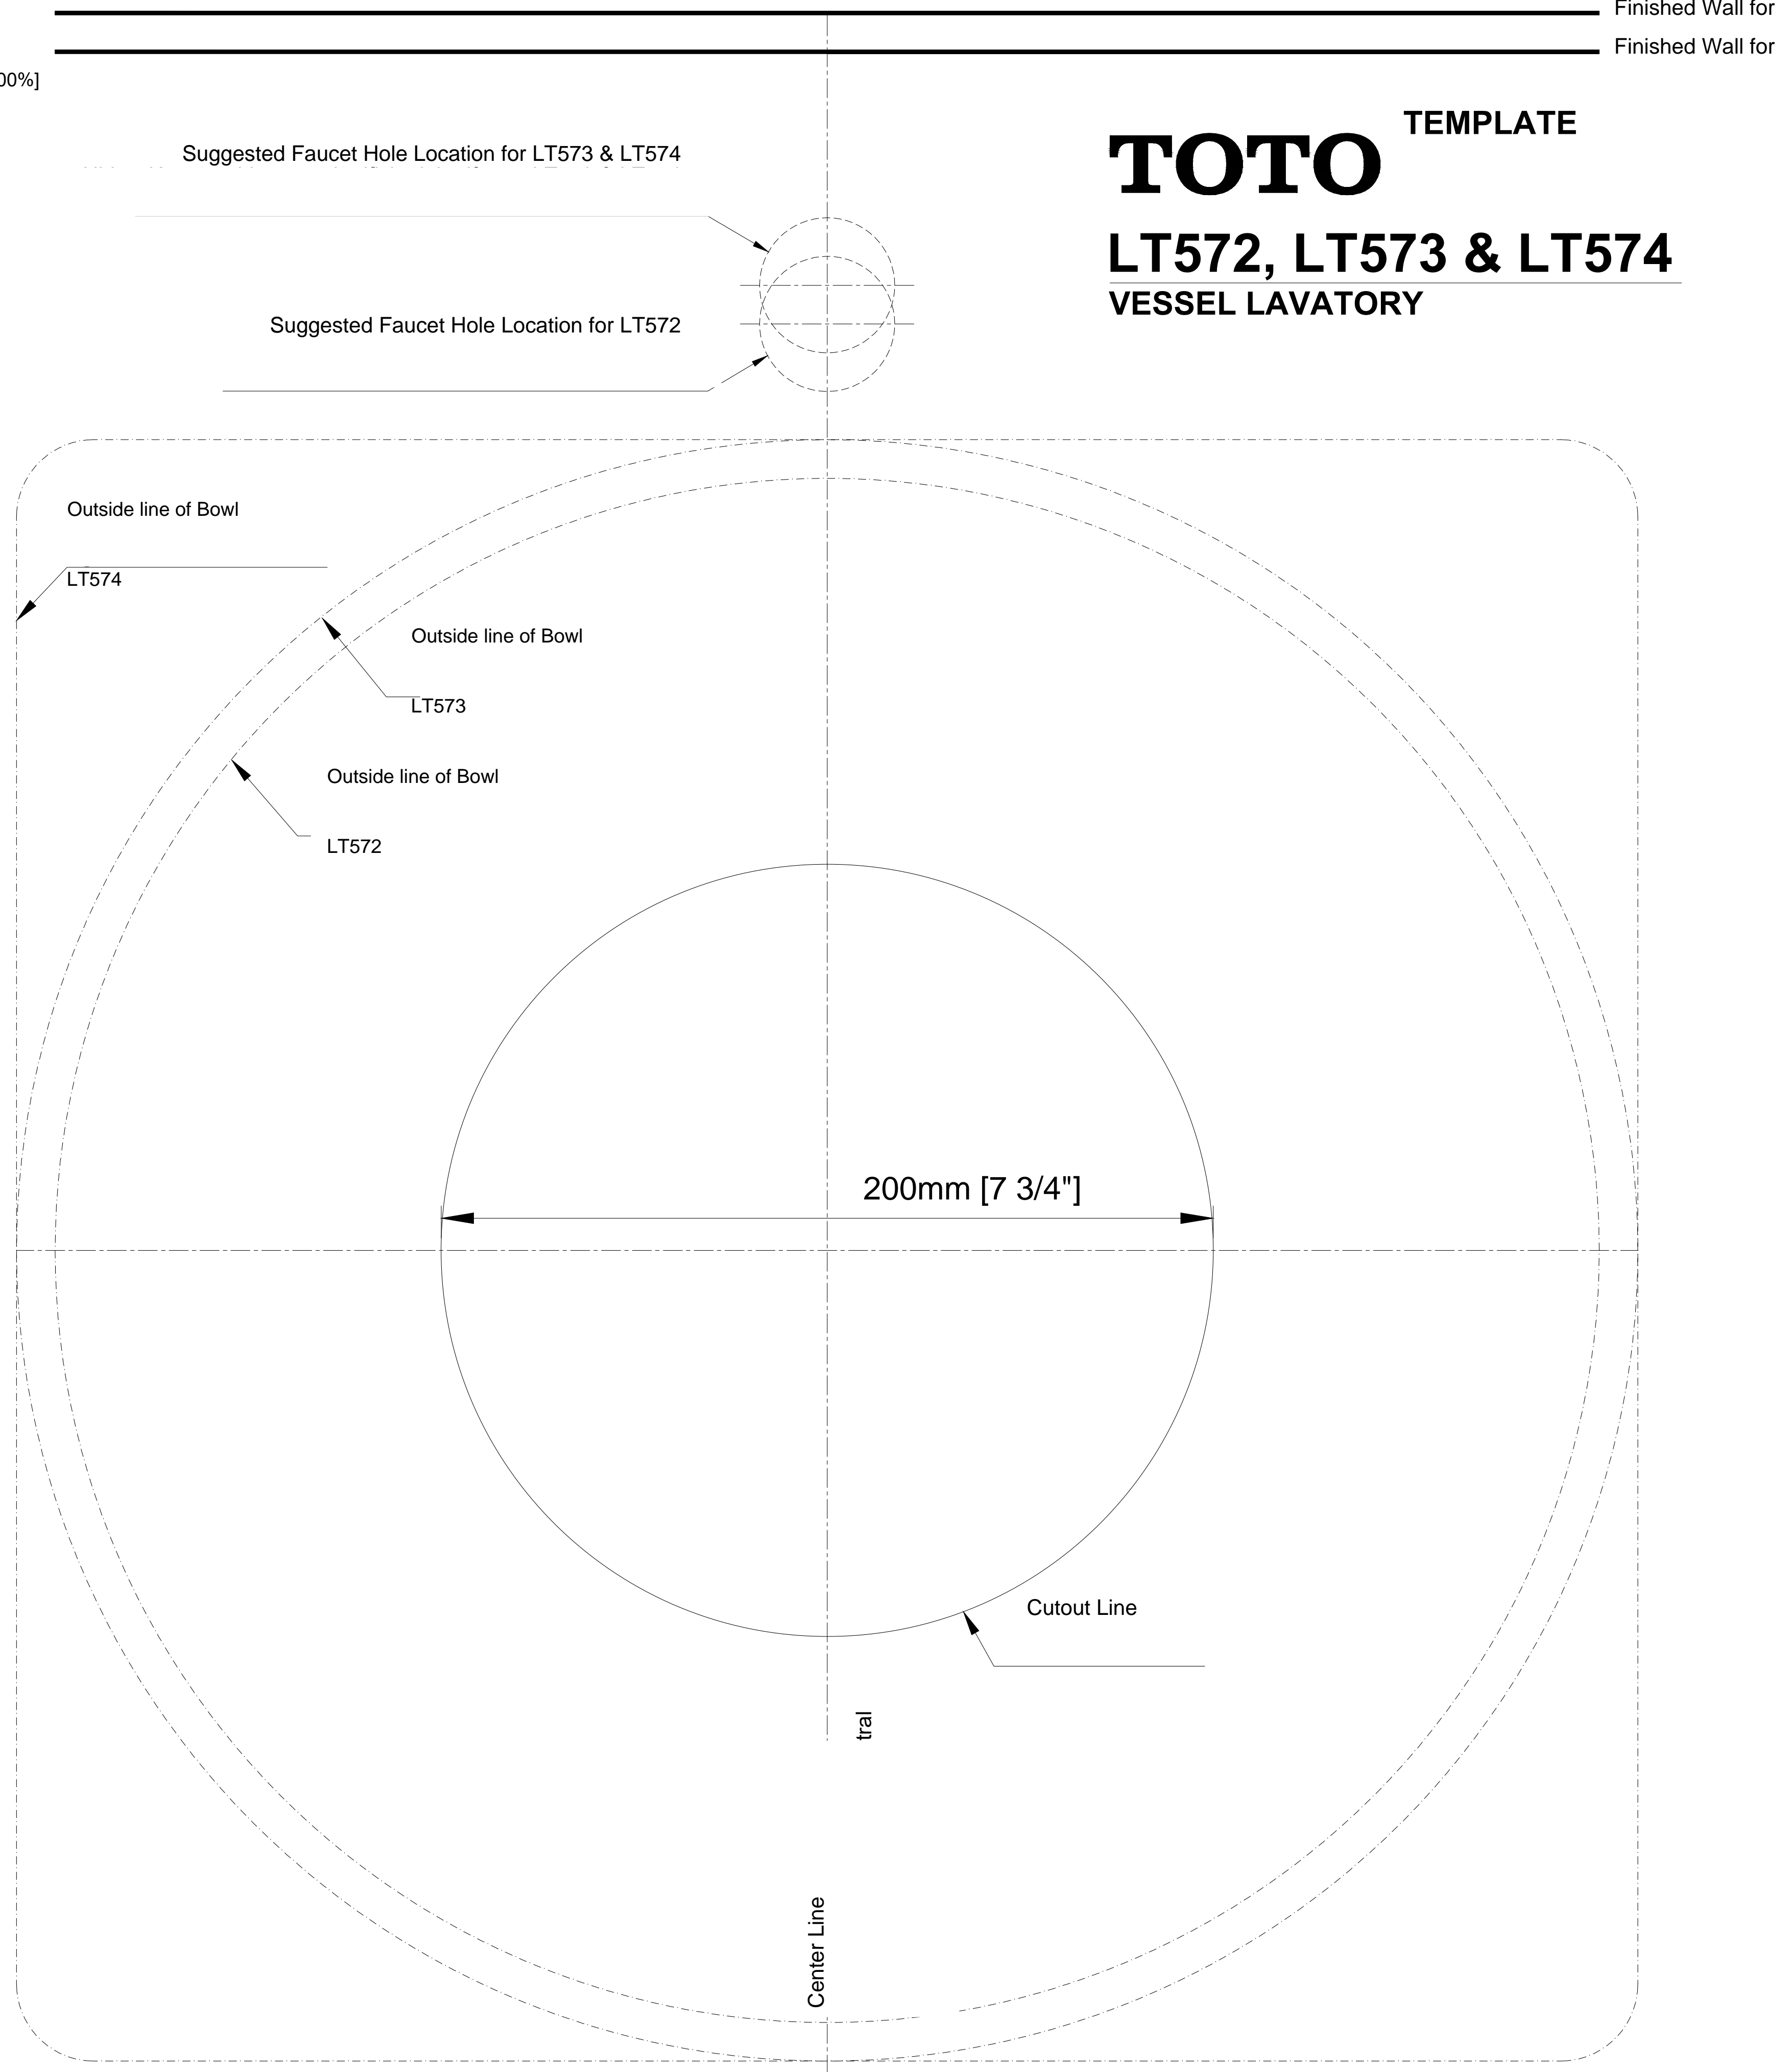

Installation Instructions :

NOTE:
 Print on Paper Size [ARCH D]
 Print with Scale [Actual size or 100%]

Finished Wall for
 Finished Wall for

LT573 & LT574
 LT572

NOTE: This installation drawing is intended as recommendation only. Please consult your local plumbing contractor for the best arrangement for your bathroom. The manufacturer and seller are not responsible for how the unit is installed.