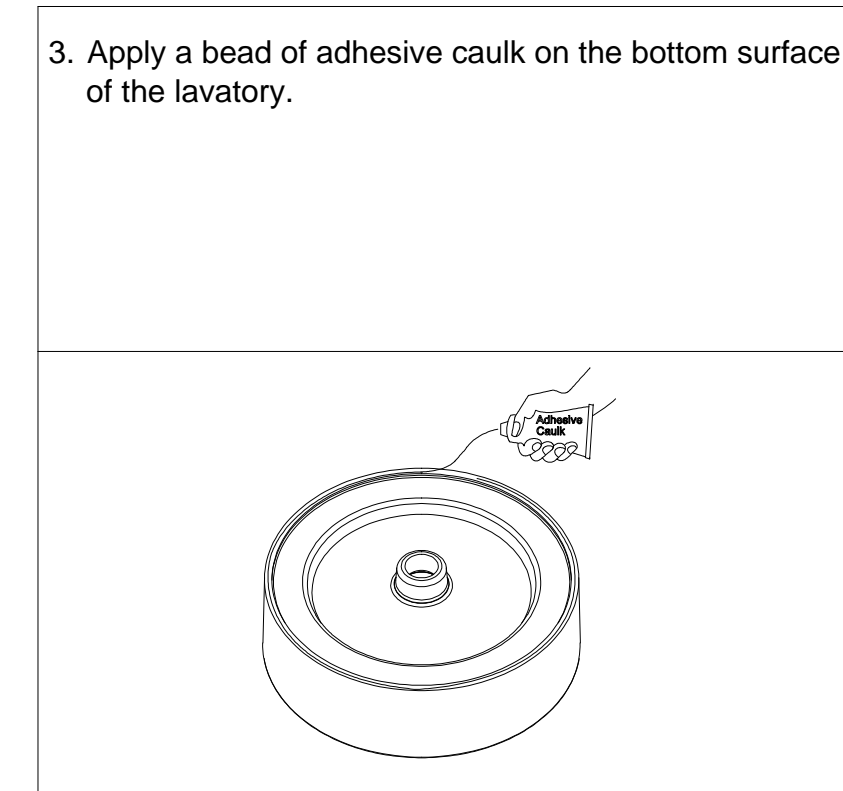

Installation Instructions :

NOTE:
 Print on Paper Size [ARCH D]
 Print with Scale [Actual size or 100%]

Finished Wall for
 Finished Wall for

LT573 & LT574
 LT572

NOTE: This installation drawing is intended as recommendation only. Please consult your local plumbing contractor for the best arrangement for your bathroom. The manufacturer and seller are not responsible for how the unit is installed.