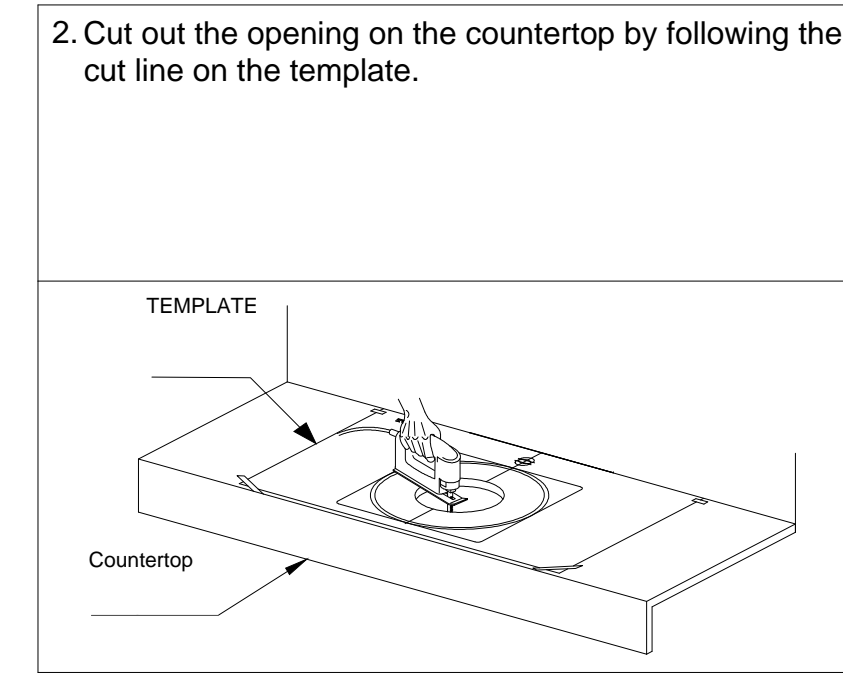

Installation Instructions :

NOTE:
 Print on Paper Size [ARCH D]
 Print with Scale [Actual size or 100%]

Finished Wall for
 Finished Wall for

LT573 & LT574
 LT572

NOTE: This installation drawing is intended as recommendation only. Please consult your local plumbing contractor for the best arrangement for your bathroom. The manufacturer and seller are not responsible for how the unit is installed.