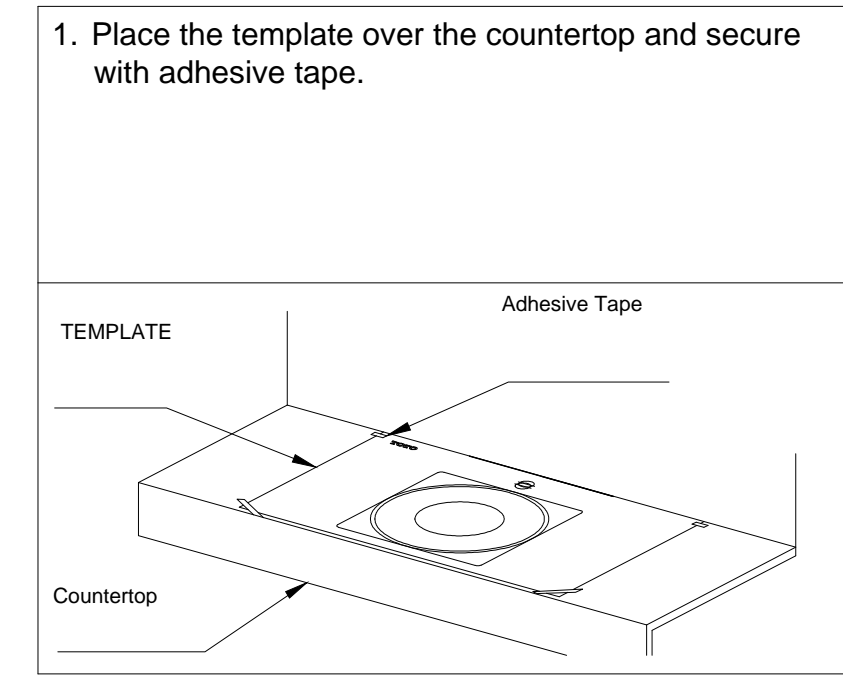

Installation Instructions :

NOTE:
 Print on Paper Size [ARCH D]
 Print with Scale [Actual size or 100%]

Finished Wall for
 Finished Wall for

LT573 & LT574
 LT572

NOTE: This installation drawing is intended as recommendation only. Please consult your local plumbing contractor for the best arrangement for your bathroom. The manufacturer and seller are not responsible for how the unit is installed.