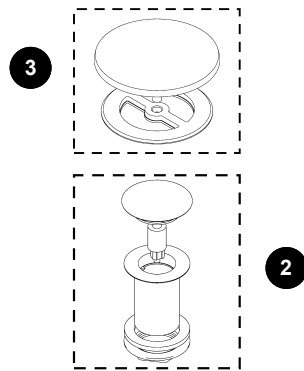

ABY626N#\$\$D%%,

ABF626N#01D%%

Acrylic Air Baths

ITEM	PART	DESCRIPTION
1	THU5081	Pillows
2	THU5167#%-%-A	Drain
3	THU5169#%-%-A	Overflow

LEGEND	
\$\$ = COLOR	%% = FINISH
01 - COTTON	CP = POLISHED CHROME
12 - SEDONA	BN = BRUSHED NICKEL
	PN = POLISHED NICKEL