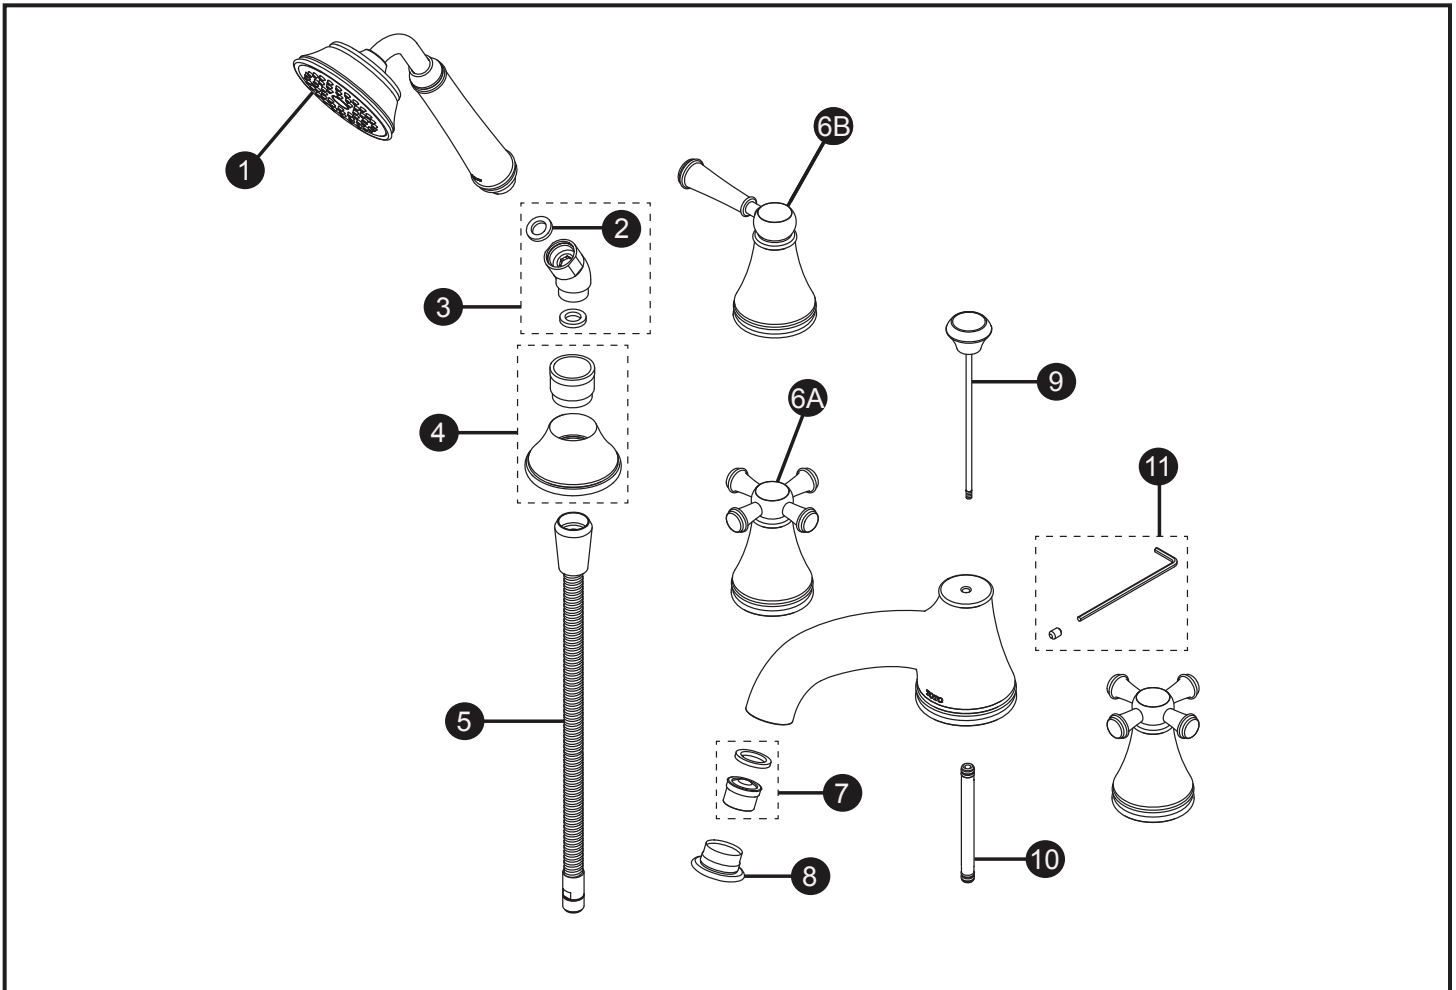

Four-Hole Roman Tub Filler Trim

Item	Part	Description
1*	THP4889#\$\$	Handshower
2	THP4808	Gasket (Qty: 2)
3*	THP4886#\$\$	Elbow
4*	THP4822#\$\$	Handshower Mount
5*	THP4934#\$\$	Handshower Hose
6A*	THP4883#\$\$	Handle Assembly, TB220S
6B*	THP4884#\$\$	Handle Assembly, TB220S1
7	THP4811	Flow Insert and Gasket
8*	THP4885#\$\$	Housing
9*	THP4819#\$\$	Lift Rod with Knob
10	THP4810	Tube with O-Rings
11	THP4882	Set Screw and Hex Wrench

* Please specify finish when ordering

LEGEND
\$\$ = Denotes Finish
#CP = Polished Chrome
#BN = Brushed Nickel
#PN = Polished Nickel