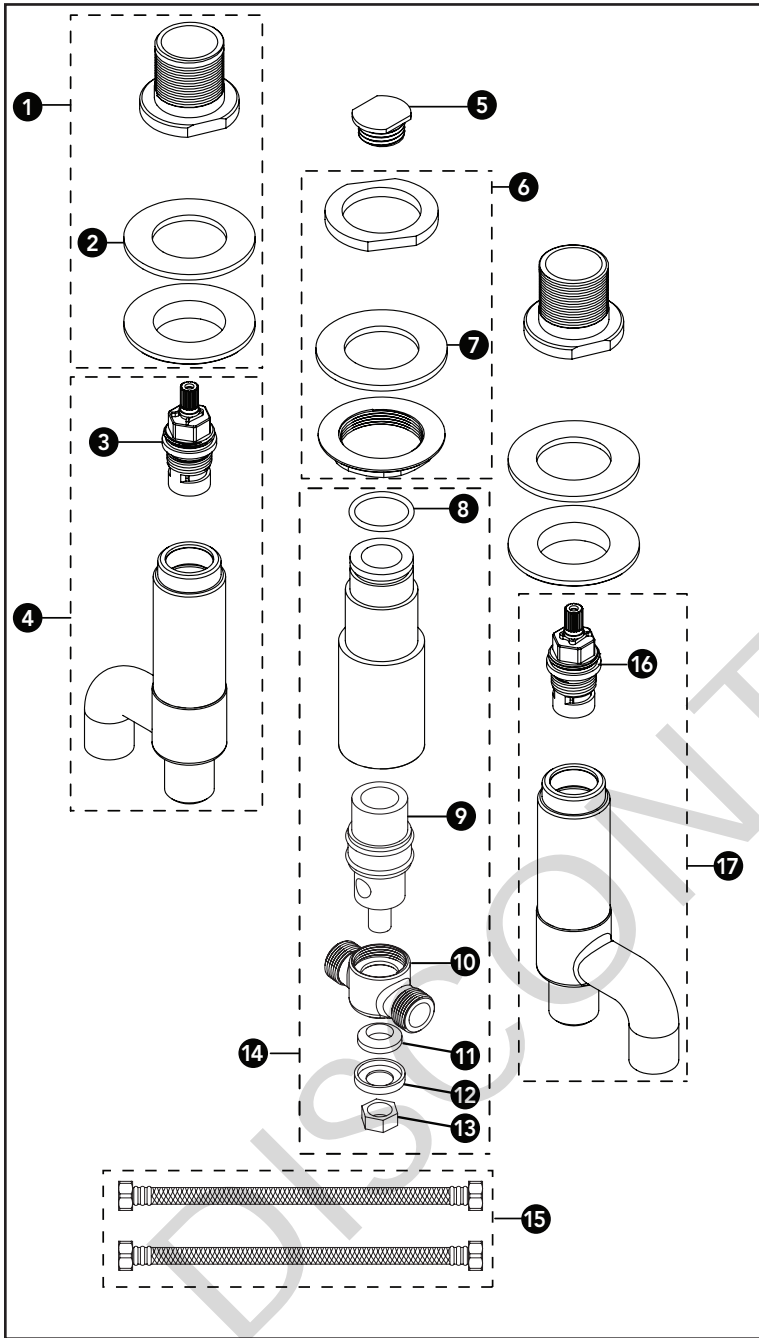

Deck-Mounted Bath Faucet Valve

Item	Part	Description
1	THP4041	Valve Mounting Hardware
2	THP4042	Gasket
3	THP4021	Cartridge (Hot)
4	THP4043	Valve Body Assembly (Hot)
5	THP4562	Plug
6	THP4044	Shank Mounting Hardware
7	THP4045	Gasket
8	THP4563	O-ring
9	THP4564	T-connection Adaptor
10	THP4022	T-connection
11	THP4565	Rubber Gasket
12	THP4566	Metal Washer
13	THP4567	Hex Nut
14	THP4568	Shank Assembly
15	THP4049	Flex hoses (x2)
16	THP4040	Cartridge (Cold)
17	THP4048	Valve Body Assembly (Cold)