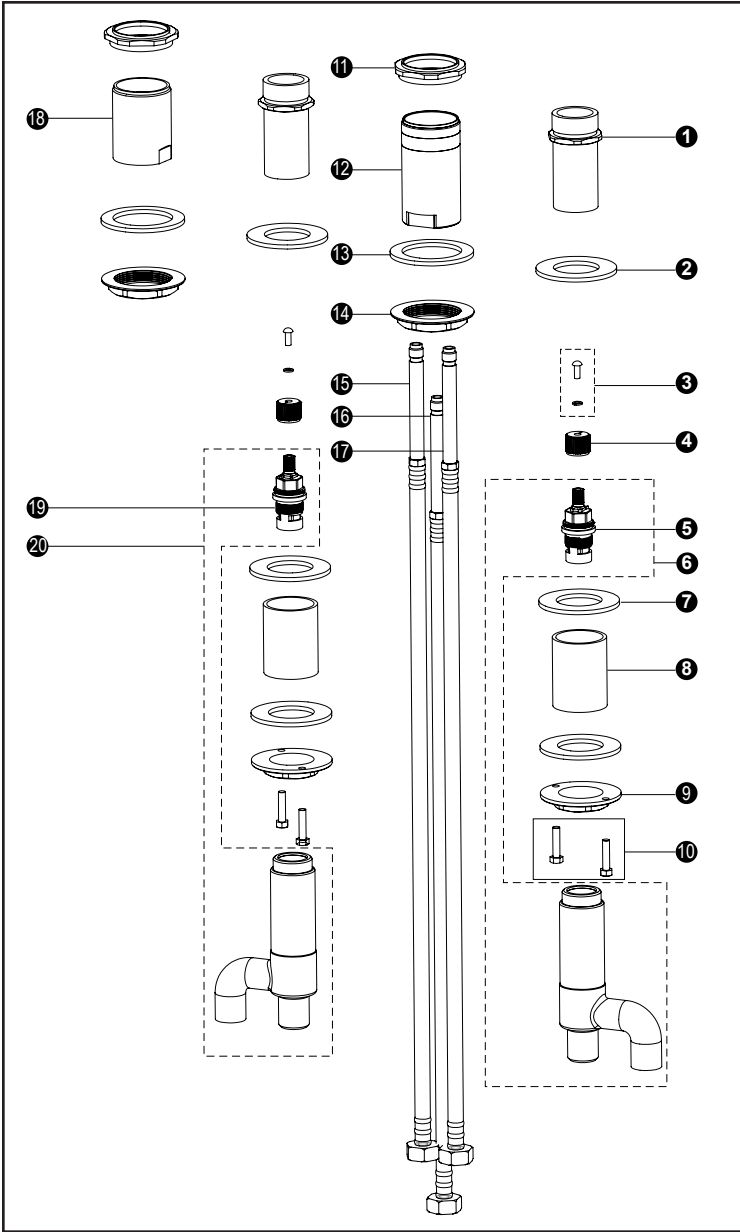

“Rough-in” for Deck-Mounted Bath Faucet with Handshower

Item	Part	Description
1	THP4663	Deck Adapter
2	THP4042	Gasket
3	THP4016	Screw and Washer
4	THP4664	Stem
5	THP4040	Cartridge (Cold)
6	THP4048	Valve (Cold)
7	THP4171	Washer
8	THP4172	Metal Tube
9	THP4665	Nut
10	THP4666	Tightening Screws
11	THP4667	Adapter
12	THP4668	Spout Adapter
13	THP4669	Gasket
14	THP4227	Nut
15	THP4671	Hose (Hot)
16	THP4670	Hose (Handshower)
17	THP4672	Hose (Cold)
18	THP4673	Handshower Housing
19	THP4021	Cartridge (Hot)
20	THP4043	Valve (Hot)