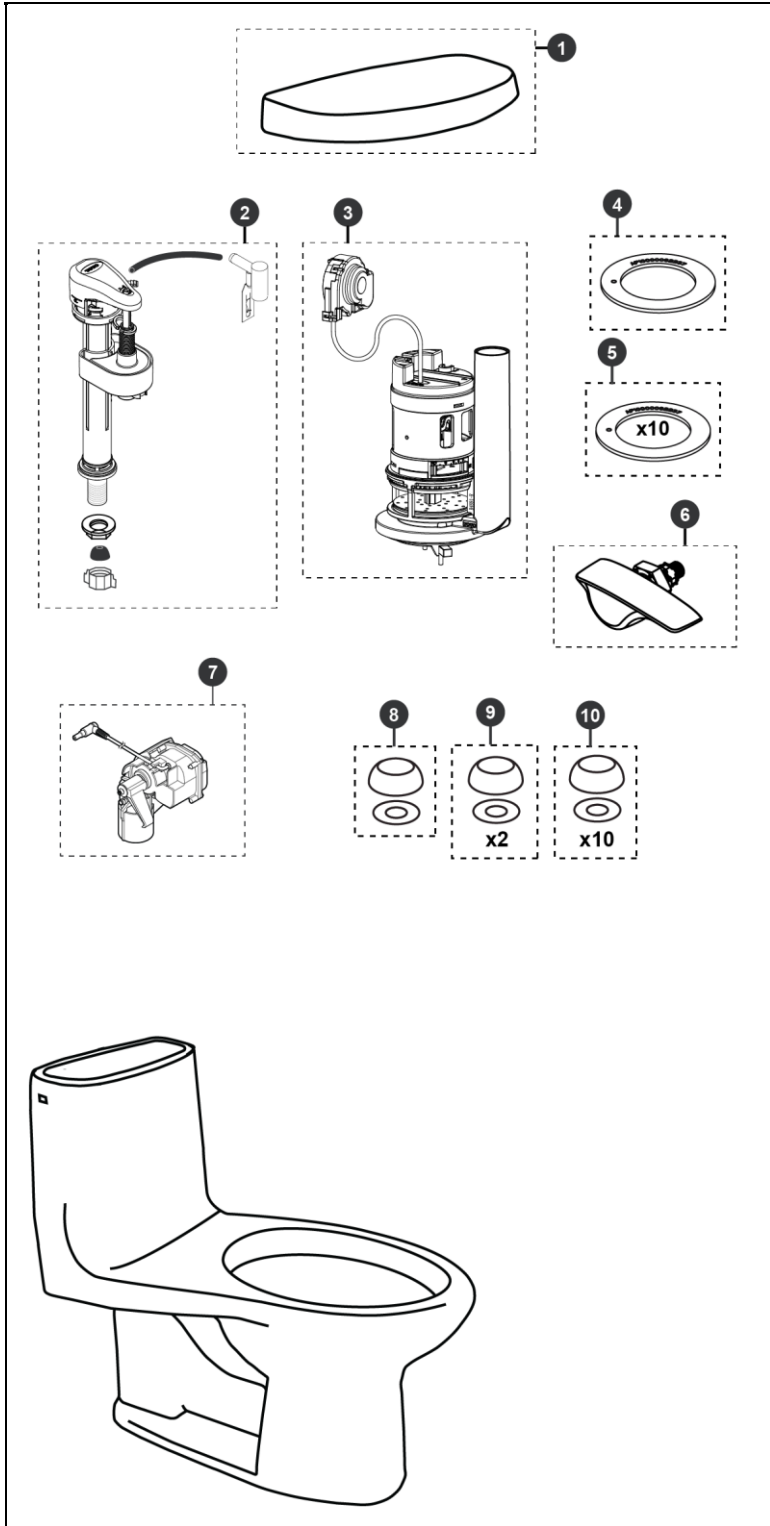

MW6043074CUFG
CST604CUFGAT40
SW3074T40

MW6043084CUFG
CST604CUFGAT40
SW3084T40

**Ultramax® II 1G Washlet+
1.0 Gpf Toilet, Elongated, Tornado Flush,
Universal Height, (Right Hand Trip Lever)
(including CeFiONtect® and Autoflush)**

Item	Part	Description
1	TCU604CRE#01	Tank Lid w/ gasket - Cotton
	TCU604CRE#03	Tank Lid w/ gasket - Bone
	TCU604CRE#11	Tank Lid w/ gasket - Colonial White
	TCU604CRE#12	Tank Lid w/ gasket - Sedona Beige
	TCU604CRE#51	Tank Lid w/ gasket - Ebony
2	TSU81.30-A	Fill Valve
3	THU469R-A	Flush Valve
4	THU474	Seal Gasket (1 piece)
5	THU475	Seal Gasket (10pieces)
6	THU476#CP	Trip Lever Handle - Chrome Plated
	THU657#CP	Trip Lever Handle - Chrome Plated Right Hand
7	THU766	Autoflush unit
8	THU044#01	Bolt Cap Set - Cotton (1 set)
	THU044#03	Bolt Cap Set - Bone (1 set)
	THU044#11	Bolt Cap Set - Colonial White (1 set)
	THU044#12	Bolt Cap Set - Sedona Beige (1 set)
	THU044#51	Bolt Cap Set - Ebony (1 set)
9	THU044S#01	Bolt Cap Set - Cotton (2 sets)
	THU044S#03	Bolt Cap Set - Bone (2 sets)
	THU044S#11	Bolt Cap Set - Colonial White (2 sets)
	THU044S#12	Bolt Cap Set - Sedona Beige (2 sets)
	THU044S#51	Bolt Cap Set - Ebony (2 sets)
10	THU098#01	Bolt Cap Set - Cotton (10 Sets)
	THU098#03	Bolt Cap Set - Bone (10 Sets)
	THU098#11	Bolt Cap Set - Colonial White (10 Sets)
	THU098#12	Bolt Cap Set - Sedona Beige (10 Sets)
	THU098#51	Bolt Cap Set - Ebony (10 Sets)

Note:

Product Number Explanations

1-Piece Toilet

(MS) Toilet & Seat Combo
(MW) Toilet & Washlet Combo
(CST) Toilet only
(SW) Washlet
(SS) Seat
(C) Tornado Flush
(U) 1.0gpf / 3.8Lpf
(F) Universal Height
(G) CeFiONtect

(A) Autoflush compatible
(R) Right Hand Trip Lever
(T40) Washlet+
(604) Toilet model
(124) Seat model
() Washlet model

Actual Product may vary slightly from illustration.