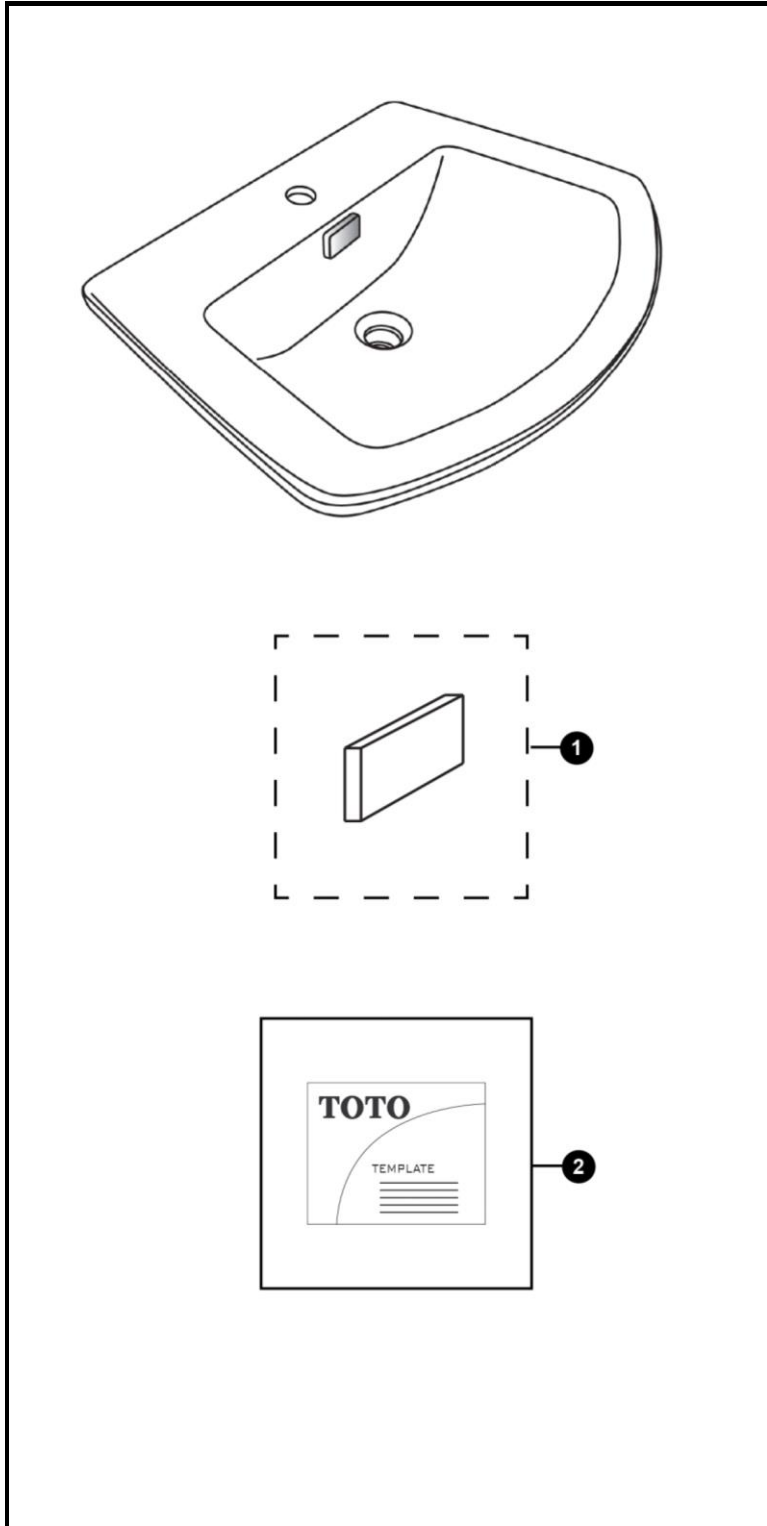

Soirée® Self-Rimming Lavatory

Item	Part	Description
1	THU205#CP	Chrome Plated overflow cover
	THU205#PN	Polished Nickel overflow cover
	THU205#BN	Brushed Nickel overflow cover
2	0GU126	Mounting Template

Note:

Product Number Explanations	
Self-Rimming Lavatory	Colors
(LT) Lavatory	(#01) Cotton
(963) Model	(#03) Bone
	(#11) Colonial White
	(#12) Sedona Beige
	(%51) Ebony

Actual Product may vary slightly from illustration.