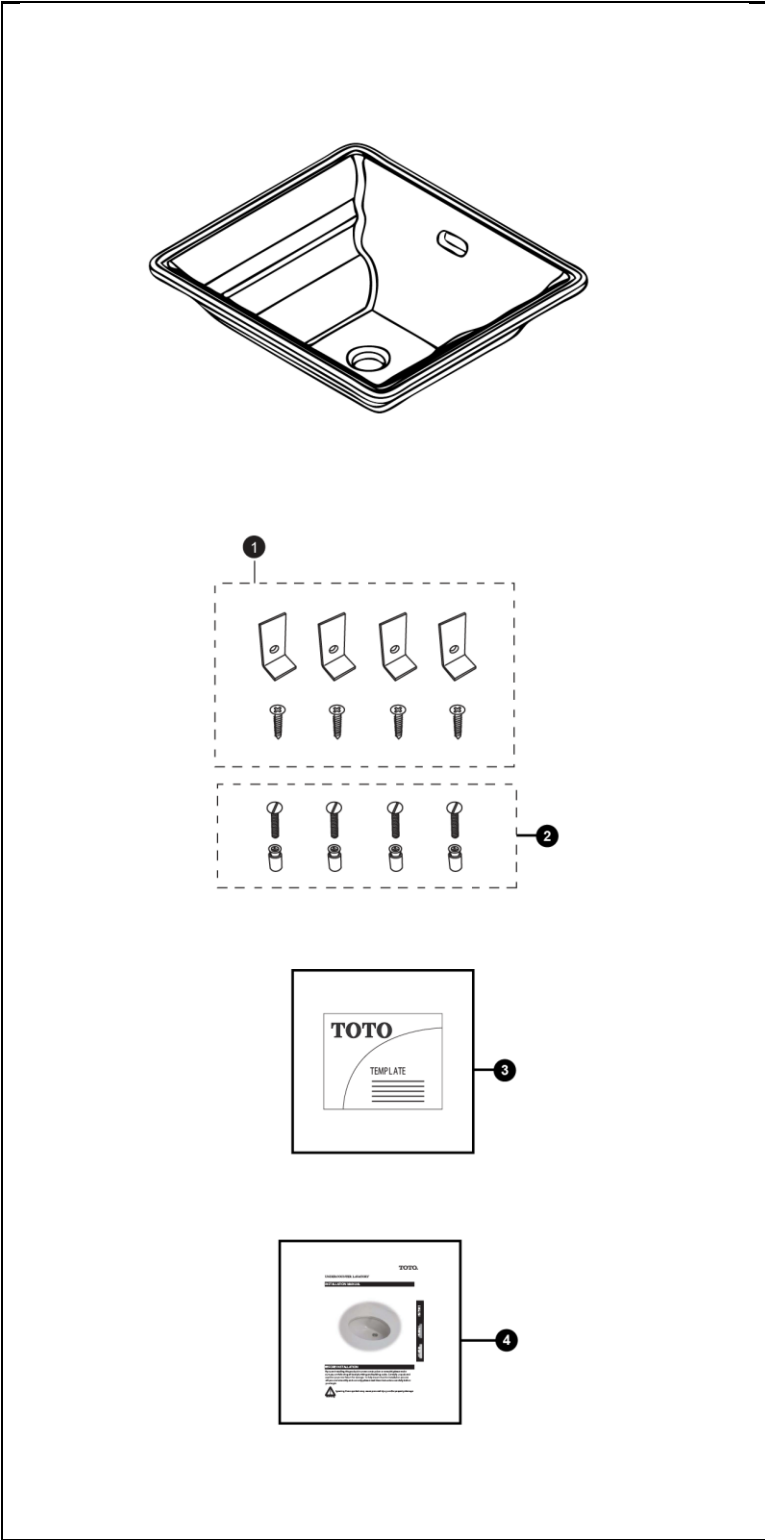

**Aimes®**  
**Under Counter Lavatory**

Item	Part	Description
1	THU408	Mounting set, UC lav, standard rim
2	THU410	Anchor set, UC lav, hard surface
3	0GU164	Mounting Template
4	0GU035-5	Installation and Owner's Manual, UC lav

**Note:**

Product Number Explanations	
<b>Under Counter Lavatory</b>	<b>Colors</b>
(LT) Lavatory	(#01) Cotton White
(626) Model	(#03) Bone
(G) CeFIONtect™ (only for #01, #03, #11, #12)	(#11) Colonial White
	(#12) Sedona Beige
	(#51) Ebony

Actual Product may vary slightly from illustration.