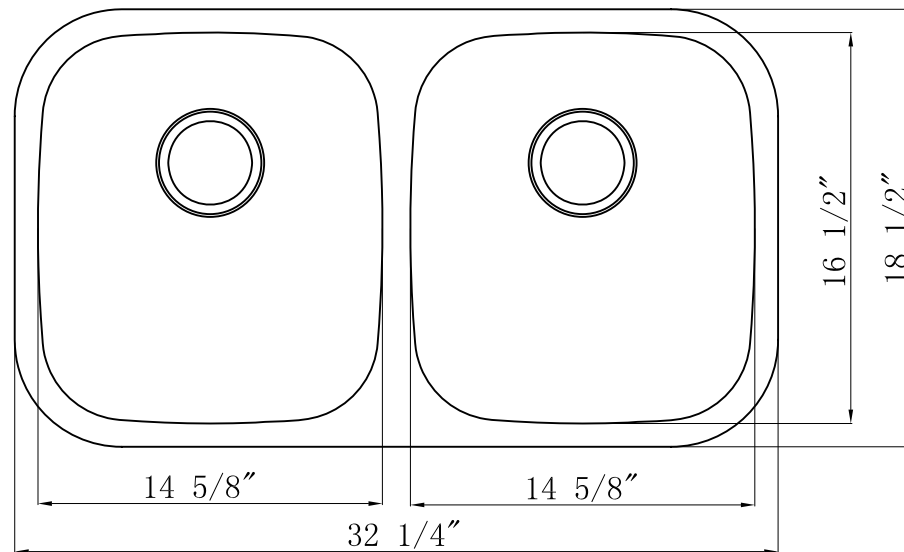

ANZZI™

Perfection is out Tradition™

Model: K-AZ3218-2B

Dimensions: 32.25 in. L x 18.5 in. W x 9 in. H

Basin Depth: 9 in.

Search the model IDs below to find out more about the dynamic Kitchen Faucet options available through ANZZI.