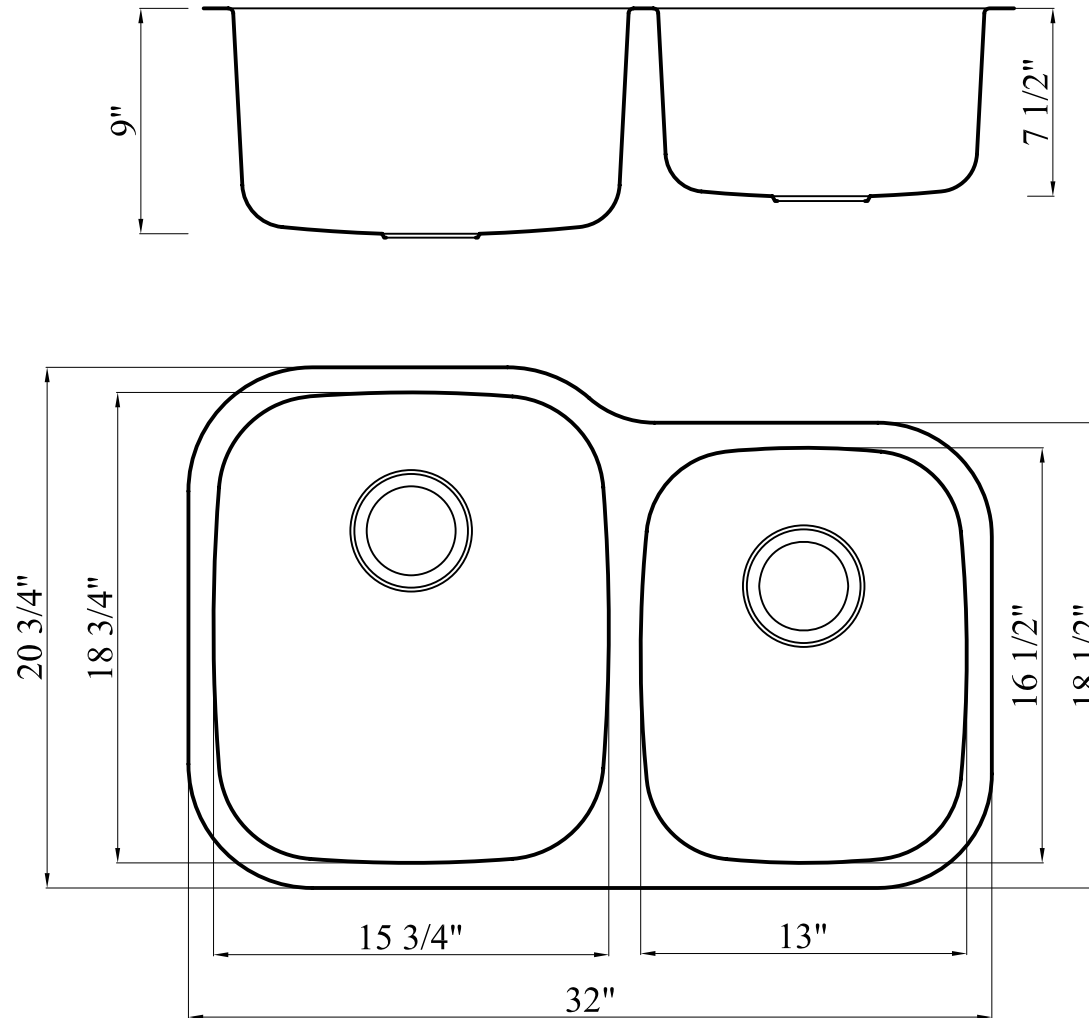

ANZZI™

Perfection is out Tradition™

Model: K-AZ3220-3B

Dimensions: 32 in. L x 20.75 in. W x 9 in. H

Basin Depth: 9 in.

Search the model IDs below to find out more about the dynamic Kitchen Faucet options available through ANZZI.