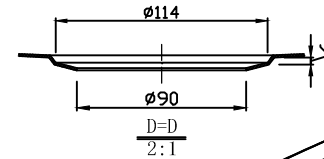

Model: K-AZ3620-3A

Dimensions: 35.875 in. L x 20.75 in. W x 10 in. H

Basin Depth: 10 in.

Search the model IDs below to find out more about the dynamic Kitchen Faucet options available through ANZZI.

Finishes: CH,BN
MODEL: KF-AZ034
 KF-AZ034BN