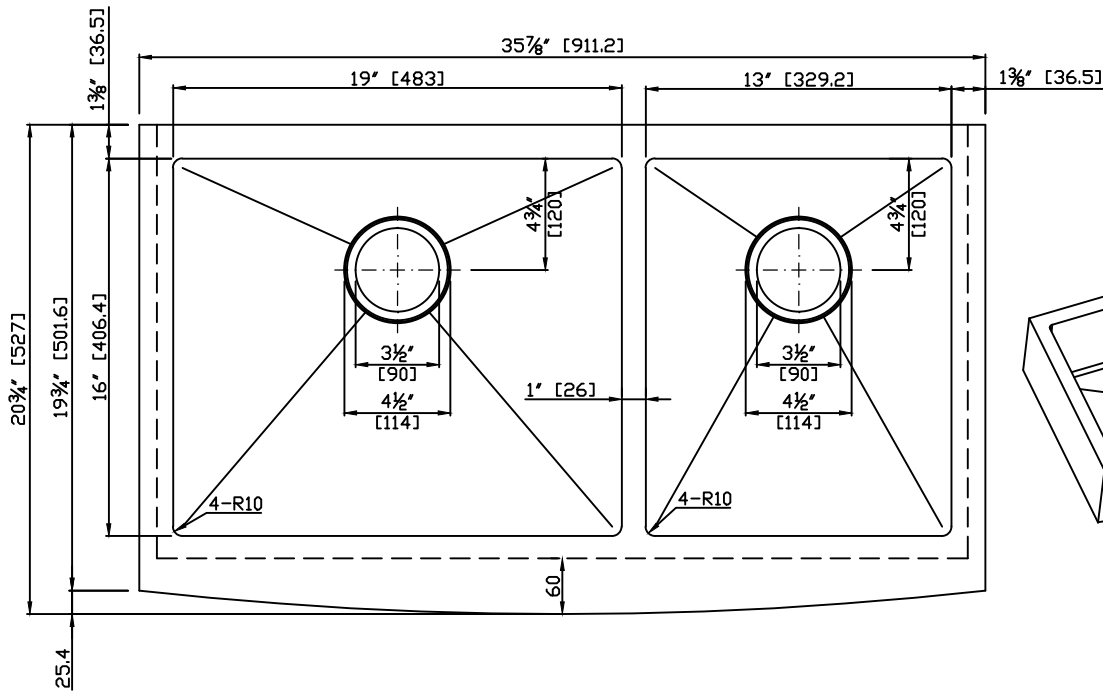

Model: K-AZ3620-3A

Dimensions: 35.875 in. L x 20.75 in. W x 10 in. H

Basin Depth: 10 in.

Search the model IDs below to find out more about the dynamic Kitchen Faucet options available through ANZZI.

Finishes: CH,BN
MODEL: KF-AZ034
 KF-AZ034BN