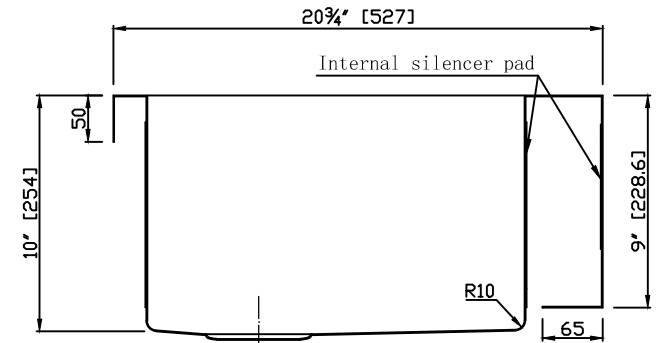

Model: K-AZ3620-3A

Dimensions: 35.875 in. L x 20.75 in. W x 10 in. H

Basin Depth: 10 in.

Search the model IDs below to find out more about the dynamic Kitchen Faucet options available through ANZZI.

Finishes: CH,BN
MODEL: KF-AZ034
 KF-AZ034BN