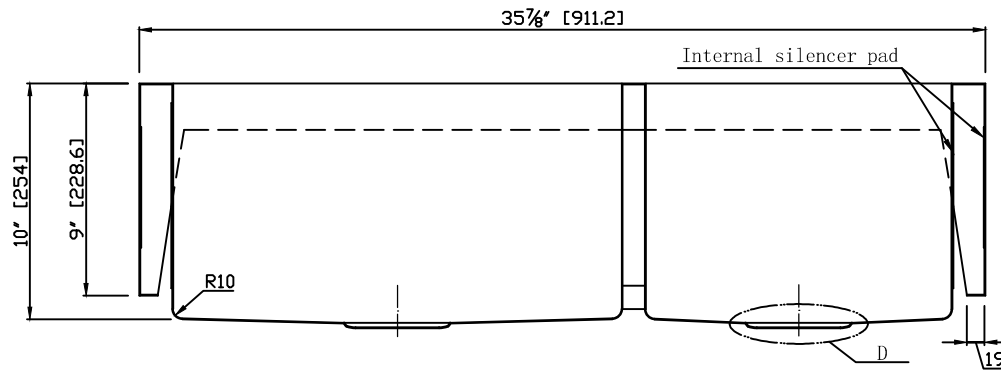

Model: K-AZ3620-3A

Dimensions: 35.875 in. L x 20.75 in. W x 10 in. H

Basin Depth: 10 in.

Search the model IDs below to find out more about the dynamic Kitchen Faucet options available through ANZZI.

Finishes: CH,BN
MODEL: KF-AZ034
 KF-AZ034BN