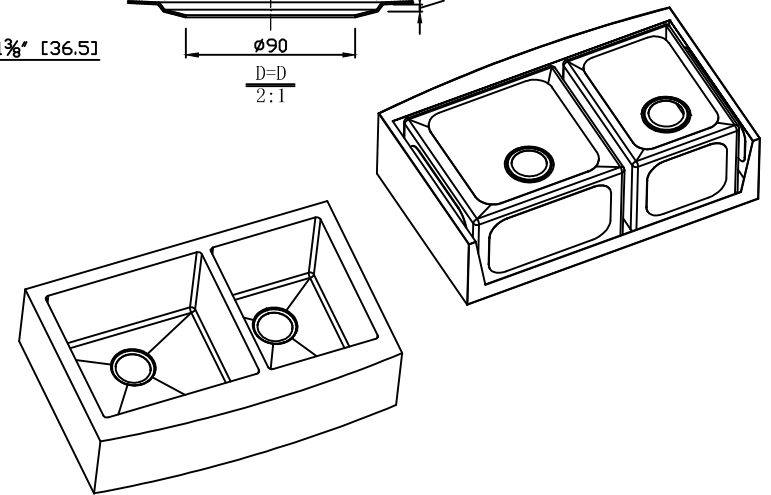

Model: K-AZ3620-3A

Dimensions: 35.875 in. L x 20.75 in. W x 10 in. H

Basin Depth: 10 in.

Search the model IDs below to find out more about the dynamic Kitchen Faucet options available through ANZZI.

Finishes: CH,BN
MODEL: KF-AZ034
 KF-AZ034BN