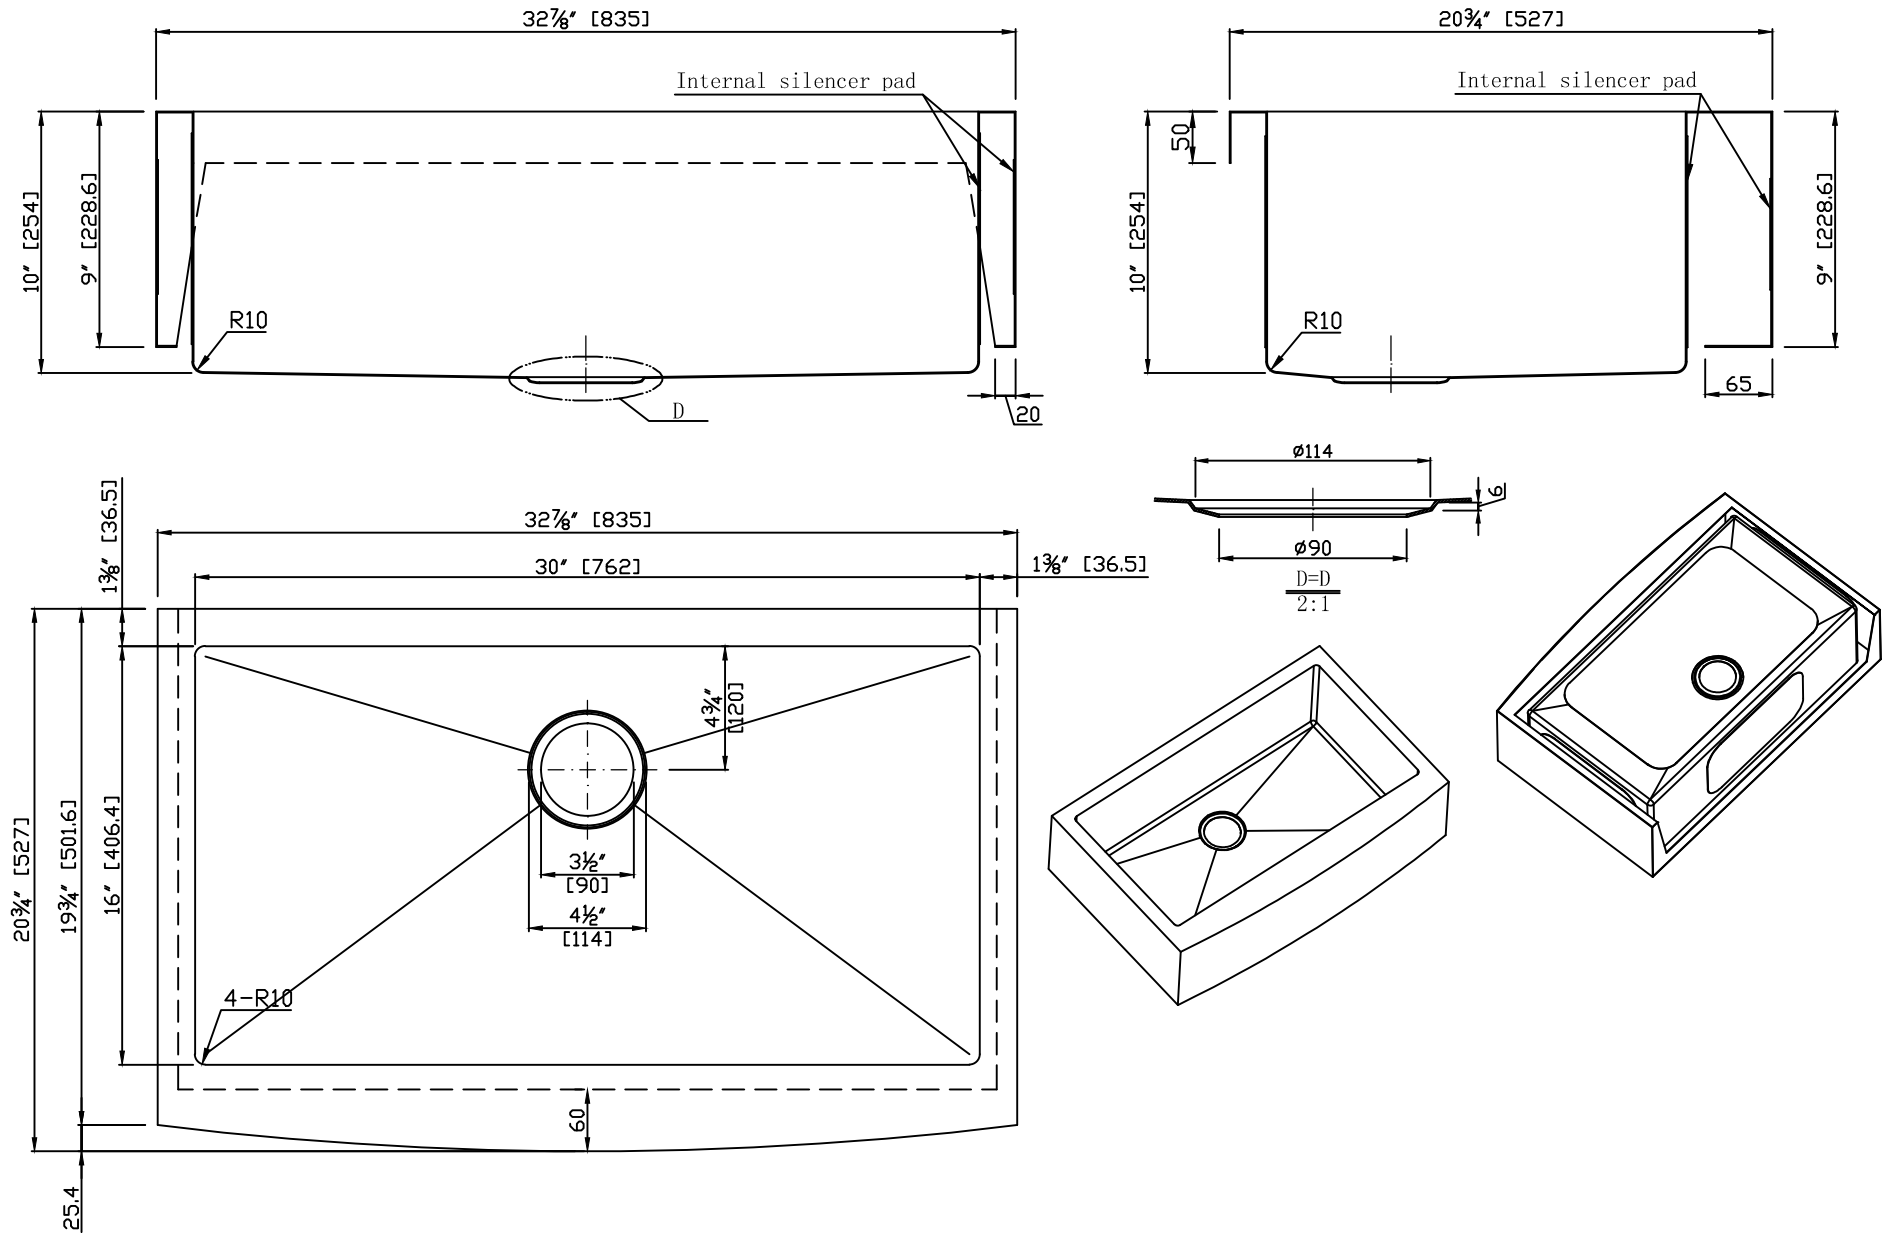

Model: K-AZ3320-1A

Dimensions: 32.875 in. L x 20.75 in. W x 10 in. H

Basin Depth: 10 in.

Search the model IDs below to find out more about the dynamic Kitchen Faucet options available through ANZZI.

Finishes: CH,BN
MODEL: KF-AZ034
KF-AZ034BN