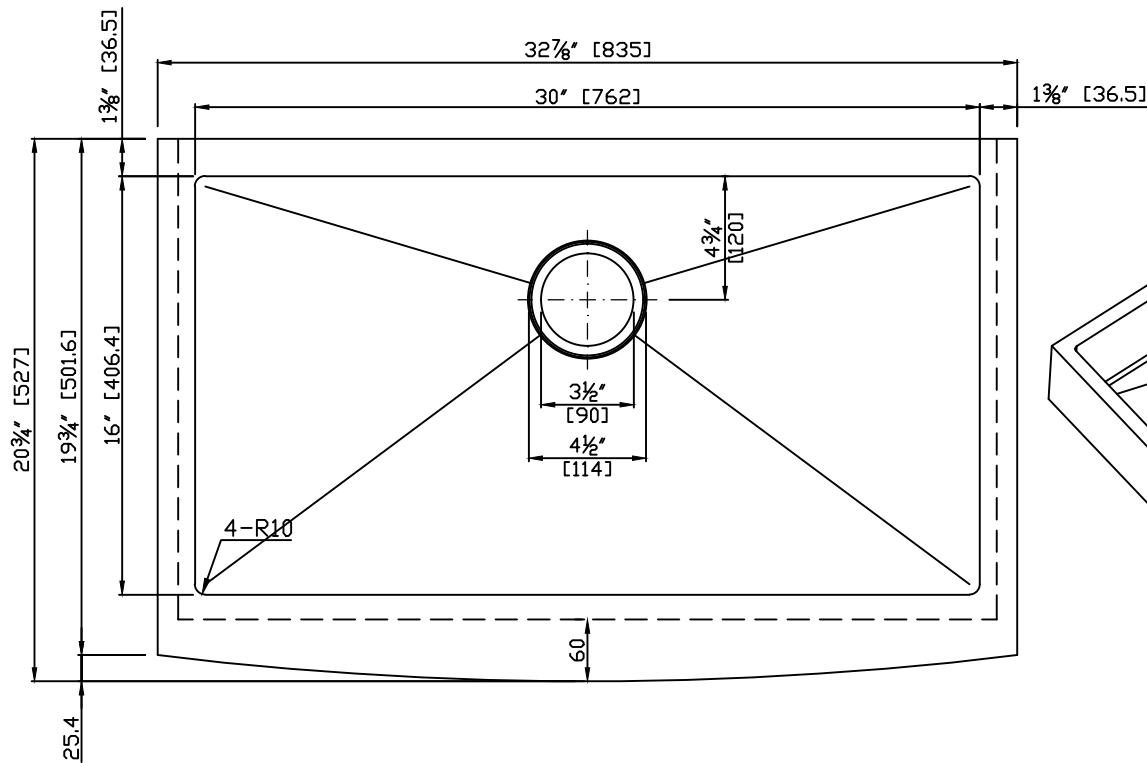

Model: K-AZ3320-1A

Dimensions: 32.875 in. L x 20.75 in. W x 10 in. H

Basin Depth: 10 in.

Search the model IDs below to find out more about the dynamic Kitchen Faucet options available through ANZZI.

Finishes: CH,BN
MODEL: KF-AZ034
KF-AZ034BN