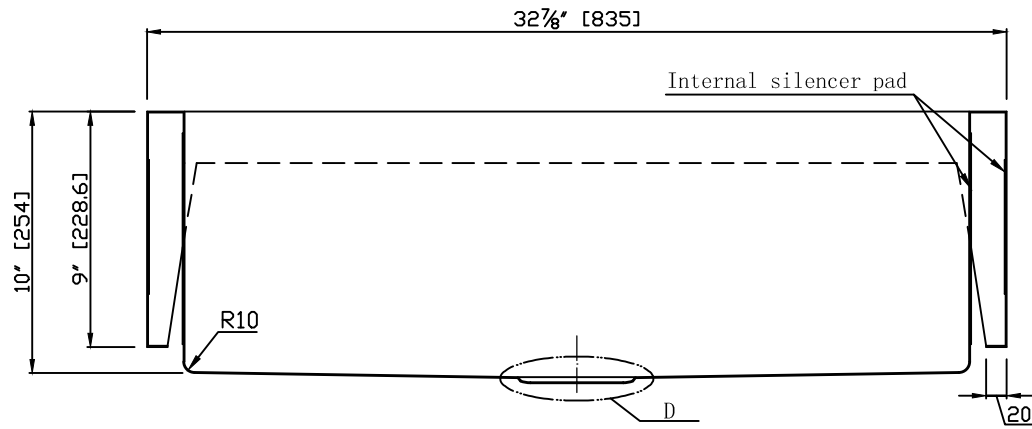

Model: K-AZ3320-1A

Dimensions: 32.875 in. L x 20.75 in. W x 10 in. H

Basin Depth: 10 in.

Search the model IDs below to find out more about the dynamic Kitchen Faucet options available through ANZZI.

Finishes: CH,BN
MODEL: KF-AZ034
KF-AZ034BN