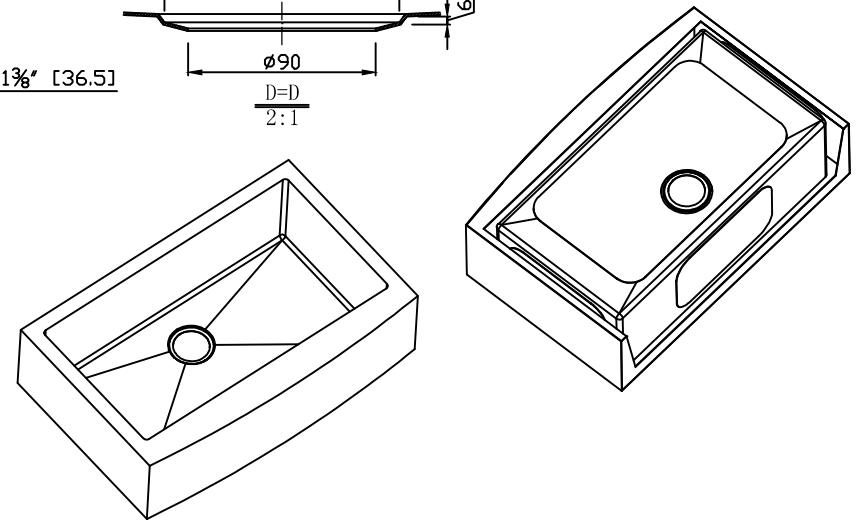

Model: K-AZ3320-1A

Dimensions: 32.875 in. L x 20.75 in. W x 10 in. H

Basin Depth: 10 in.

Search the model IDs below to find out more about the dynamic Kitchen Faucet options available through ANZZI.

Finishes: CH,BN
MODEL: KF-AZ034
KF-AZ034BN