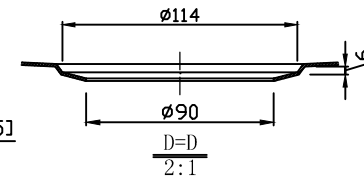

Model: K-AZ3320-1A

Dimensions: 32.875 in. L x 20.75 in. W x 10 in. H

Basin Depth: 10 in.

Search the model IDs below to find out more about the dynamic Kitchen Faucet options available through ANZZI.

Finishes: CH,BN
MODEL: KF-AZ034
KF-AZ034BN