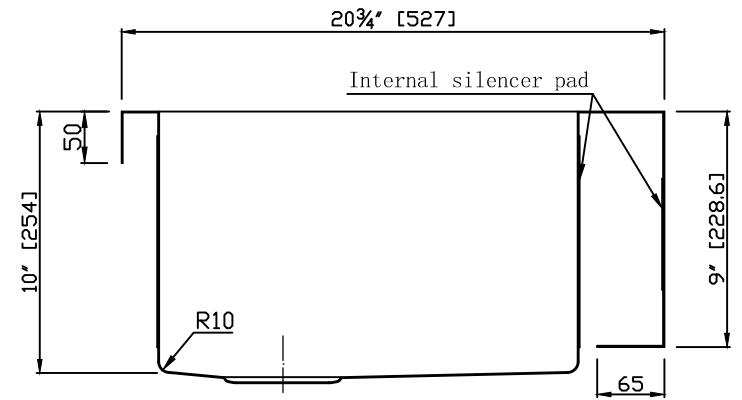

Model: K-AZ3320-1A

Dimensions: 32.875 in. L x 20.75 in. W x 10 in. H

Basin Depth: 10 in.

Search the model IDs below to find out more about the dynamic Kitchen Faucet options available through ANZZI.

Finishes: CH,BN
MODEL: KF-AZ034
KF-AZ034BN