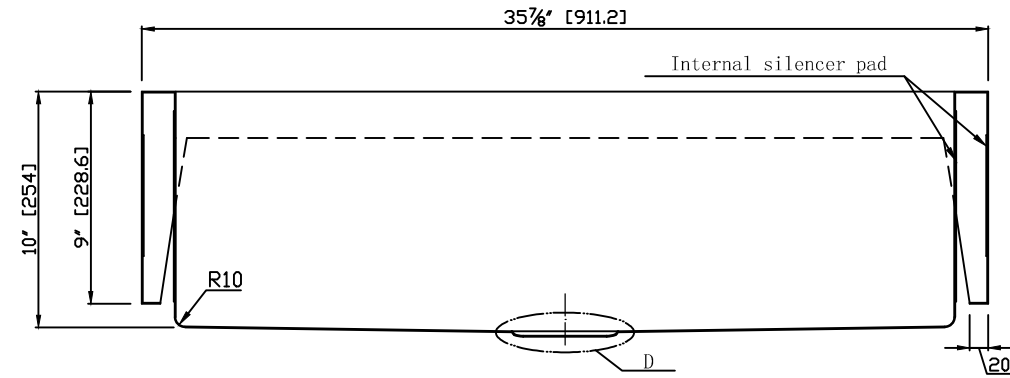

Model: K-AZ3620-1A

Dimensions: 35.875 in. L x 20.75 in. W x 10 in. H

Basin Depth: 10 in.

Search the model IDs below to find out more about the dynamic Kitchen Faucet options available through ANZZI.

Finishes: CH,BN
MODEL: KF-AZ034
 KF-AZ034BN