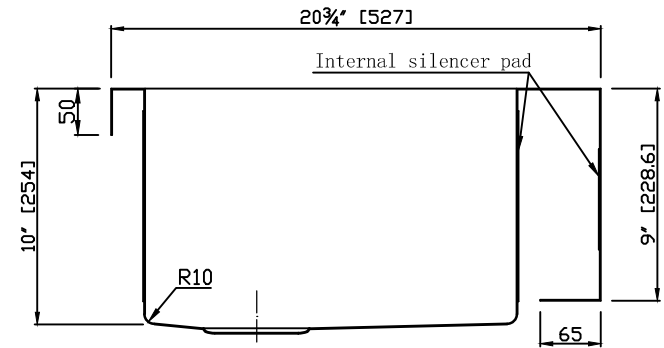

Model: K-AZ3620-1A

Dimensions: 35.875 in. L x 20.75 in. W x 10 in. H

Basin Depth: 10 in.

Search the model IDs below to find out more about the dynamic Kitchen Faucet options available through ANZZI.

Finishes: CH,BN
MODEL: KF-AZ034
 KF-AZ034BN