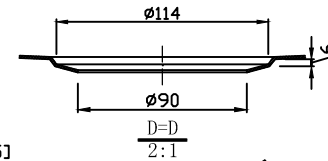

Model: K-AZ3620-1A

Dimensions: 35.875 in. L x 20.75 in. W x 10 in. H

Basin Depth: 10 in.

Search the model IDs below to find out more about the dynamic Kitchen Faucet options available through ANZZI.

Finishes: CH,BN
MODEL: KF-AZ034
 KF-AZ034BN