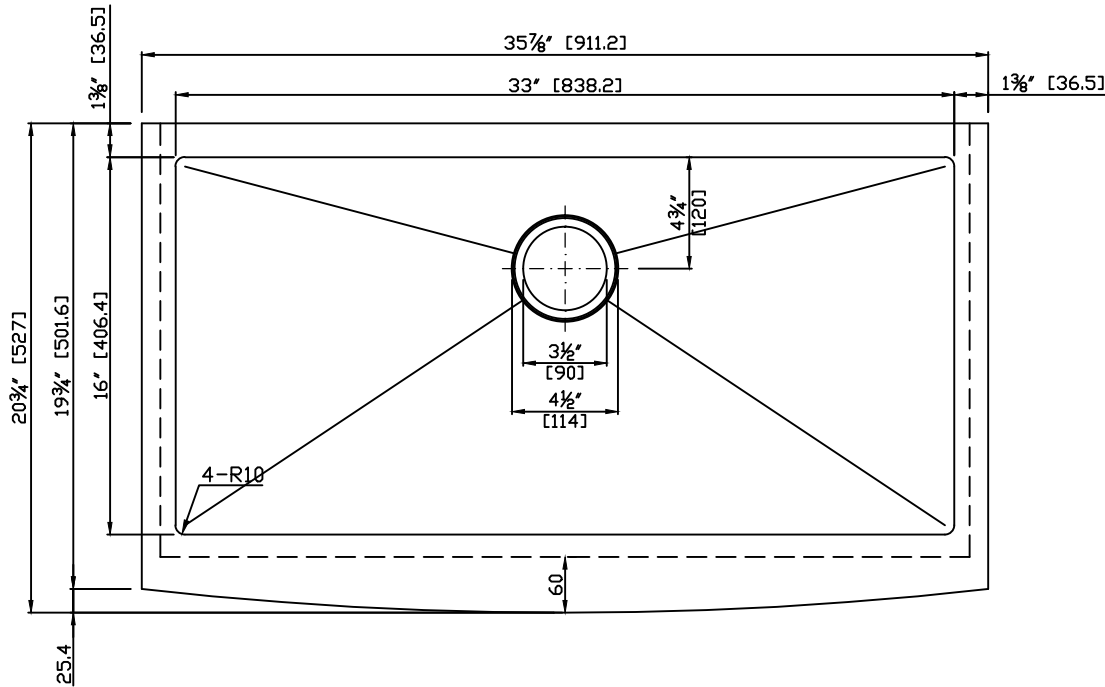

Model: K-AZ3620-1A

Dimensions: 35.875 in. L x 20.75 in. W x 10 in. H

Basin Depth: 10 in.

Search the model IDs below to find out more about the dynamic Kitchen Faucet options available through ANZZI.

Finishes: CH,BN
MODEL: KF-AZ034
 KF-AZ034BN