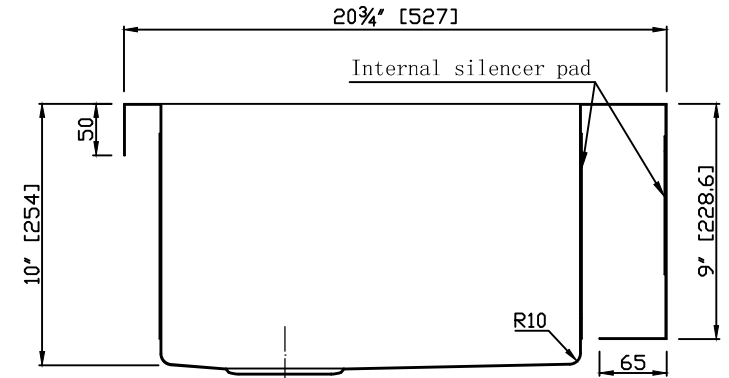

# ANZZI™

Perfection is out Tradition™

Model: K-AZ3320-4A

Dimensions: 32.875 in. L x 20.75 in. W x 10 in. H

Basin Depth: 10 in.

Search the model IDs below to find out more about the dynamic Kitchen Faucet options available through ANZZI.