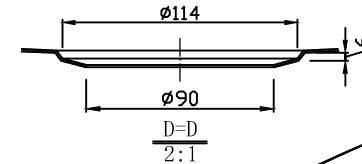

# ANZZI™

Perfection is out Tradition™

Model: K-AZ3320-4A

Dimensions: 32.875 in. L x 20.75 in. W x 10 in. H

Basin Depth: 10 in.

Search the model IDs below to find out more about the dynamic Kitchen Faucet options available through ANZZI.