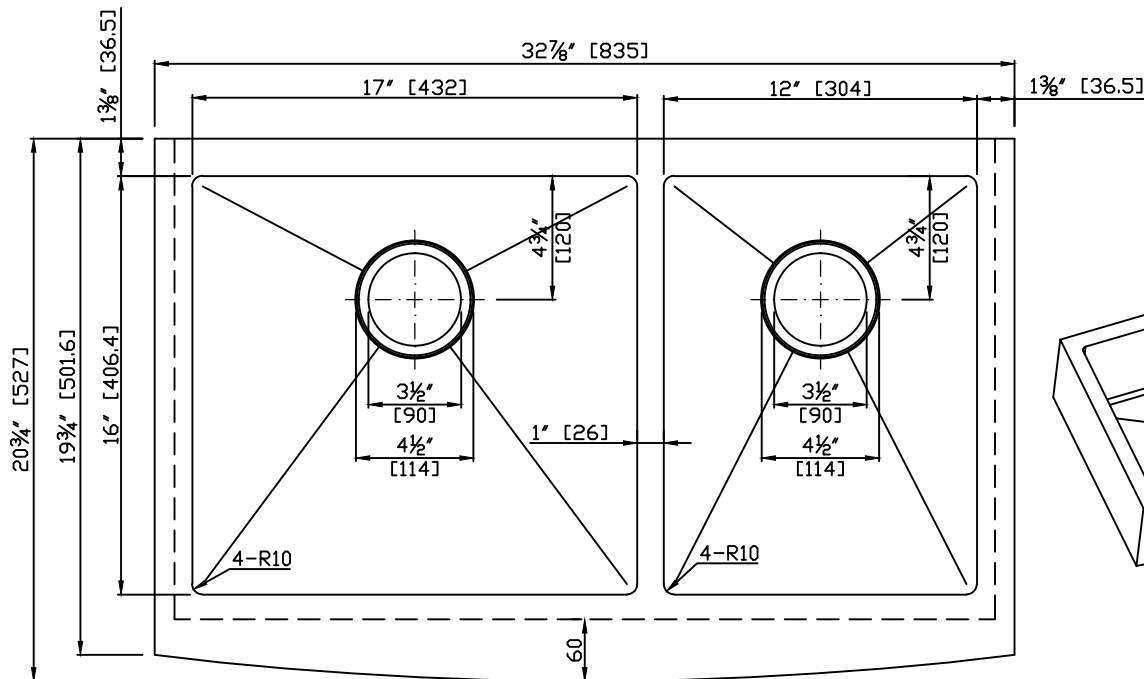

# ANZZI™

Perfection is out Tradition™

Model: K-AZ3320-4A

Dimensions: 32.875 in. L x 20.75 in. W x 10 in. H

Basin Depth: 10 in.

Search the model IDs below to find out more about the dynamic Kitchen Faucet options available through ANZZI.