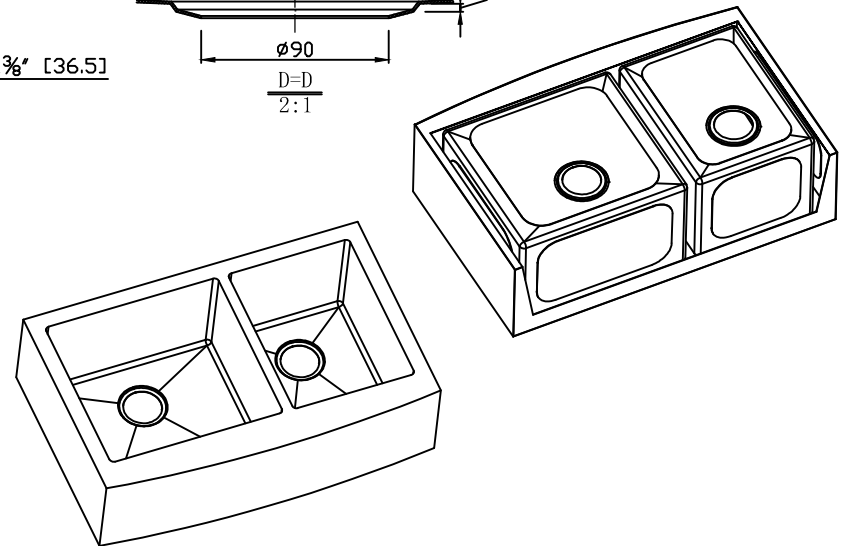

# ANZZI™

Perfection is out Tradition™

Model: K-AZ3320-4A

Dimensions: 32.875 in. L x 20.75 in. W x 10 in. H

Basin Depth: 10 in.

Search the model IDs below to find out more about the dynamic Kitchen Faucet options available through ANZZI.