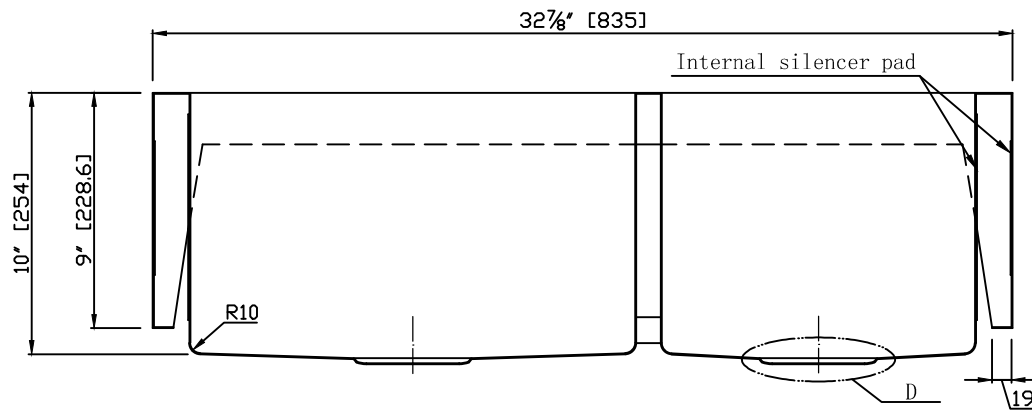

# ANZZI™

Perfection is out Tradition™

Model: K-AZ3320-4A

Dimensions: 32.875 in. L x 20.75 in. W x 10 in. H

Basin Depth: 10 in.

Search the model IDs below to find out more about the dynamic Kitchen Faucet options available through ANZZI.