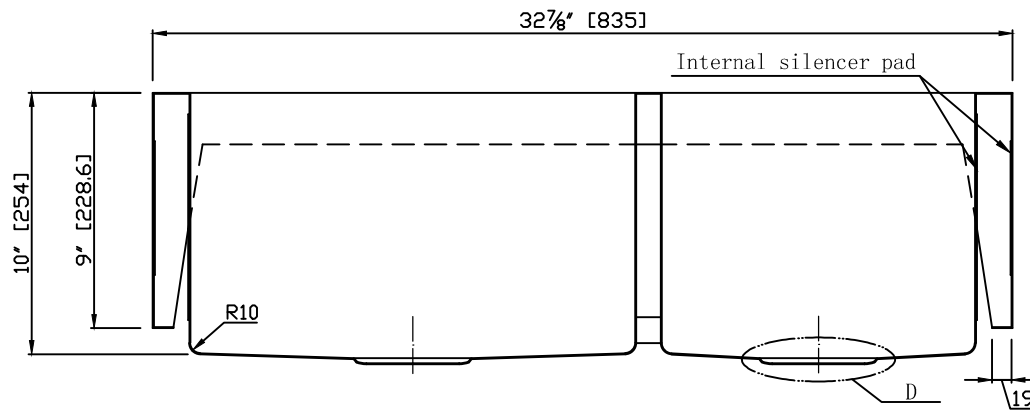

Model: K-AZ3320-4A

Dimensions: 32.875 in. L x 20.75 in. W x 10 in. H

Basin Depth: 10 in.

Search the model IDs below to find out more about the dynamic Kitchen Faucet options available through ANZZI.

Finishes: CH,BN
MODEL: KF-AZ034
KF-AZ034BN