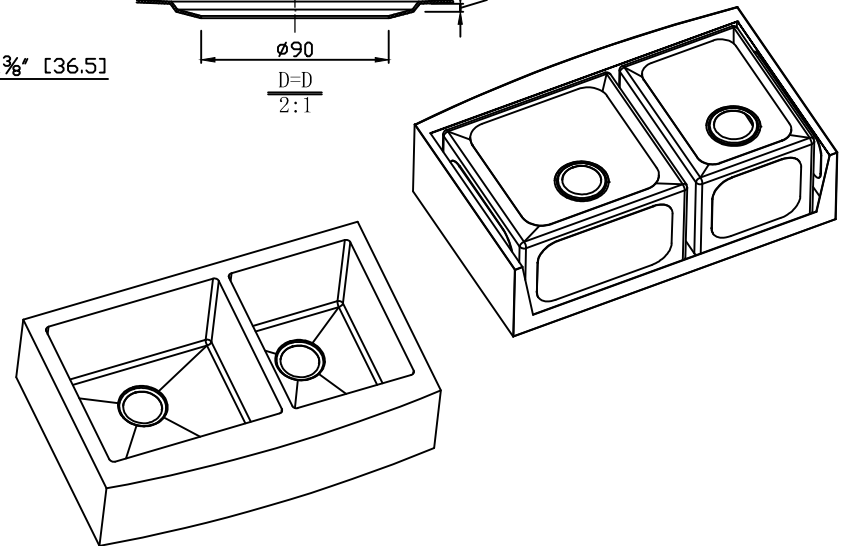

Model: K-AZ3320-4A

Dimensions: 32.875 in. L x 20.75 in. W x 10 in. H

Basin Depth: 10 in.

Search the model IDs below to find out more about the dynamic Kitchen Faucet options available through ANZZI.

Finishes: CH,BN
MODEL: KF-AZ034
KF-AZ034BN