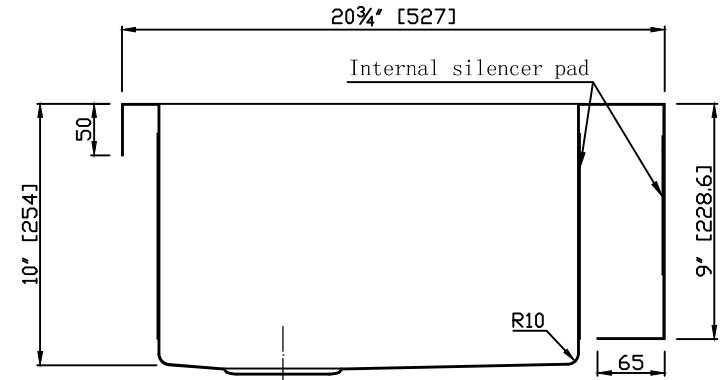

Model: K-AZ3320-4A

Dimensions: 32.875 in. L x 20.75 in. W x 10 in. H

Basin Depth: 10 in.

Search the model IDs below to find out more about the dynamic Kitchen Faucet options available through ANZZI.

Finishes: CH,BN
MODEL: KF-AZ034
KF-AZ034BN