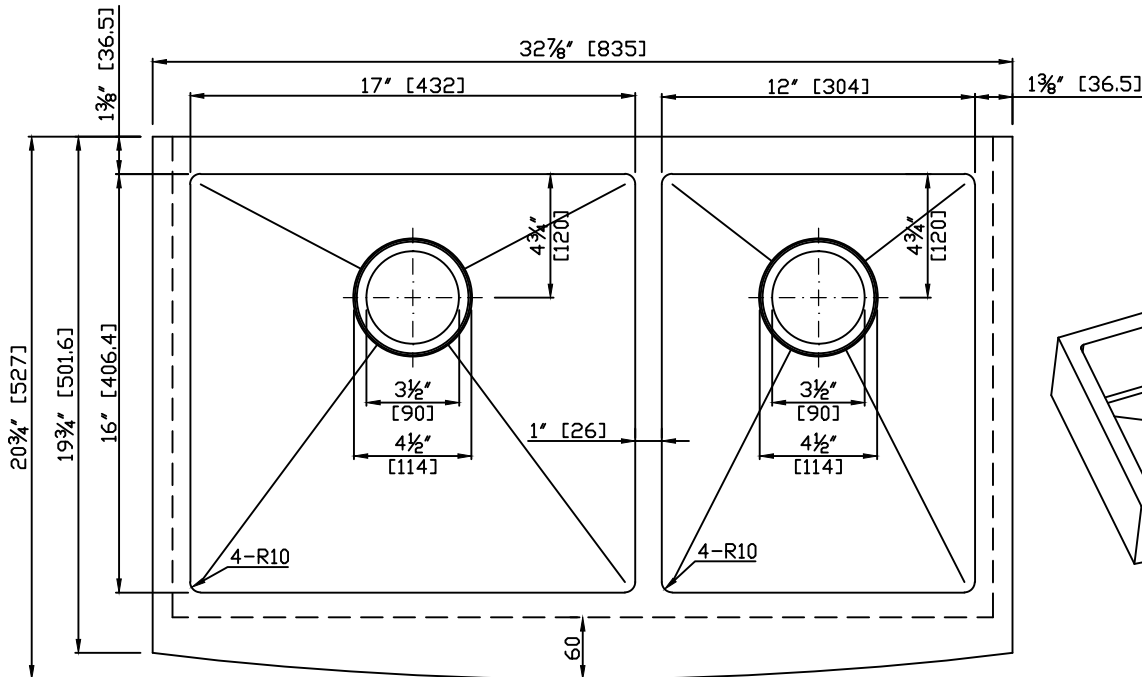

Model: K-AZ3320-4A

Dimensions: 32.875 in. L x 20.75 in. W x 10 in. H

Basin Depth: 10 in.

Search the model IDs below to find out more about the dynamic Kitchen Faucet options available through ANZZI.

Finishes: CH,BN
MODEL: KF-AZ034
KF-AZ034BN