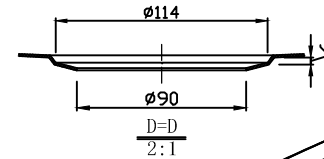

Model: K-AZ3620-3A

Dimensions: 35.875 in. L x 20.75 in. W x 10 in. H

Basin Depth: 10 in.

Search the model IDs below to find out more about the dynamic Kitchen Faucet options available through ANZZI.

Finishes: CH,BN
MODEL: KF-AZ034
KF-AZ034BN