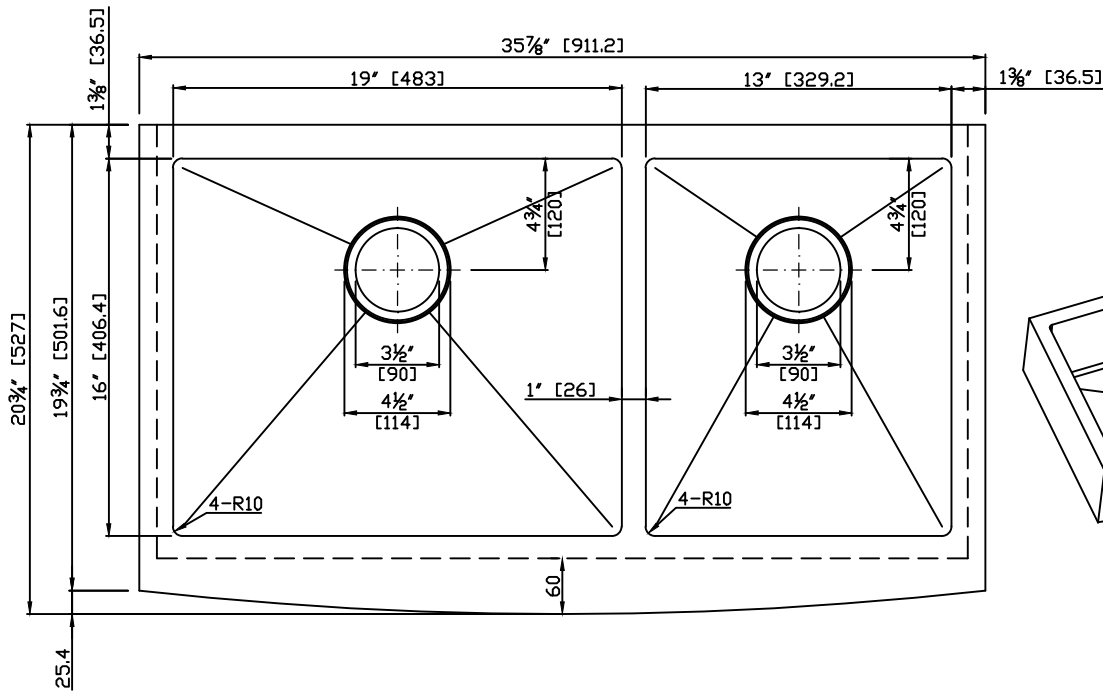

Model: K-AZ3620-3A

Dimensions: 35.875 in. L x 20.75 in. W x 10 in. H

Basin Depth: 10 in.

Search the model IDs below to find out more about the dynamic Kitchen Faucet options available through ANZZI.

Finishes: CH,BN
MODEL: KF-AZ034
KF-AZ034BN