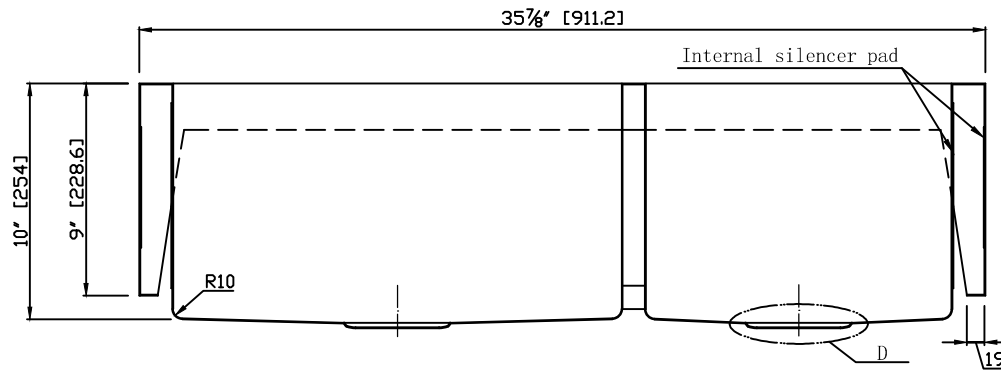

Model: K-AZ3620-3A

Dimensions: 35.875 in. L x 20.75 in. W x 10 in. H

Basin Depth: 10 in.

Search the model IDs below to find out more about the dynamic Kitchen Faucet options available through ANZZI.

Finishes: CH,BN
MODEL: KF-AZ034
KF-AZ034BN