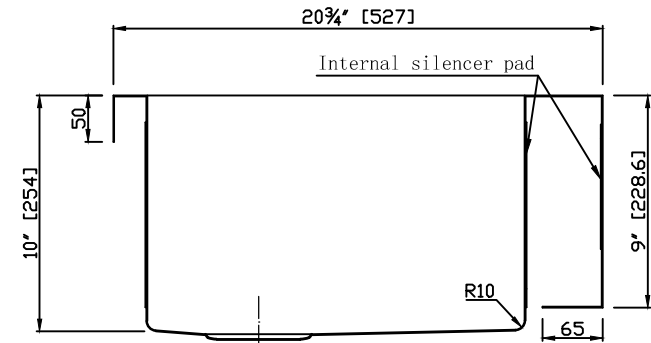

Model: K-AZ3620-3A

Dimensions: 35.875 in. L x 20.75 in. W x 10 in. H

Basin Depth: 10 in.

Search the model IDs below to find out more about the dynamic Kitchen Faucet options available through ANZZI.

Finishes: CH,BN
MODEL: KF-AZ034
KF-AZ034BN