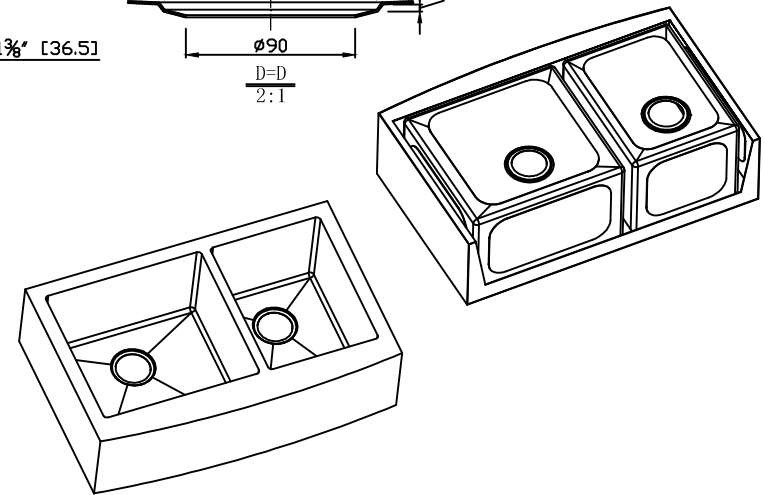

Model: K-AZ3620-3A

Dimensions: 35.875 in. L x 20.75 in. W x 10 in. H

Basin Depth: 10 in.

Search the model IDs below to find out more about the dynamic Kitchen Faucet options available through ANZZI.

Finishes: CH,BN
MODEL: KF-AZ034
KF-AZ034BN