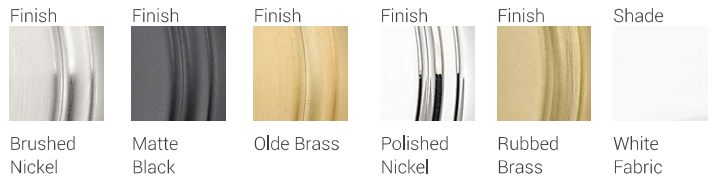

# Winward

The perfectly Minimalist design of this sconce brings a bold refinement to modern and contemporary rooms. The round backplate, elegantly elongated arm, and simple white shade are all attractively understated while providing beautiful lighting wherever it's needed. Available in Brushed Nickel, Polished Nickel, Matte Black, Olde Brass, and Matte Black finishes.