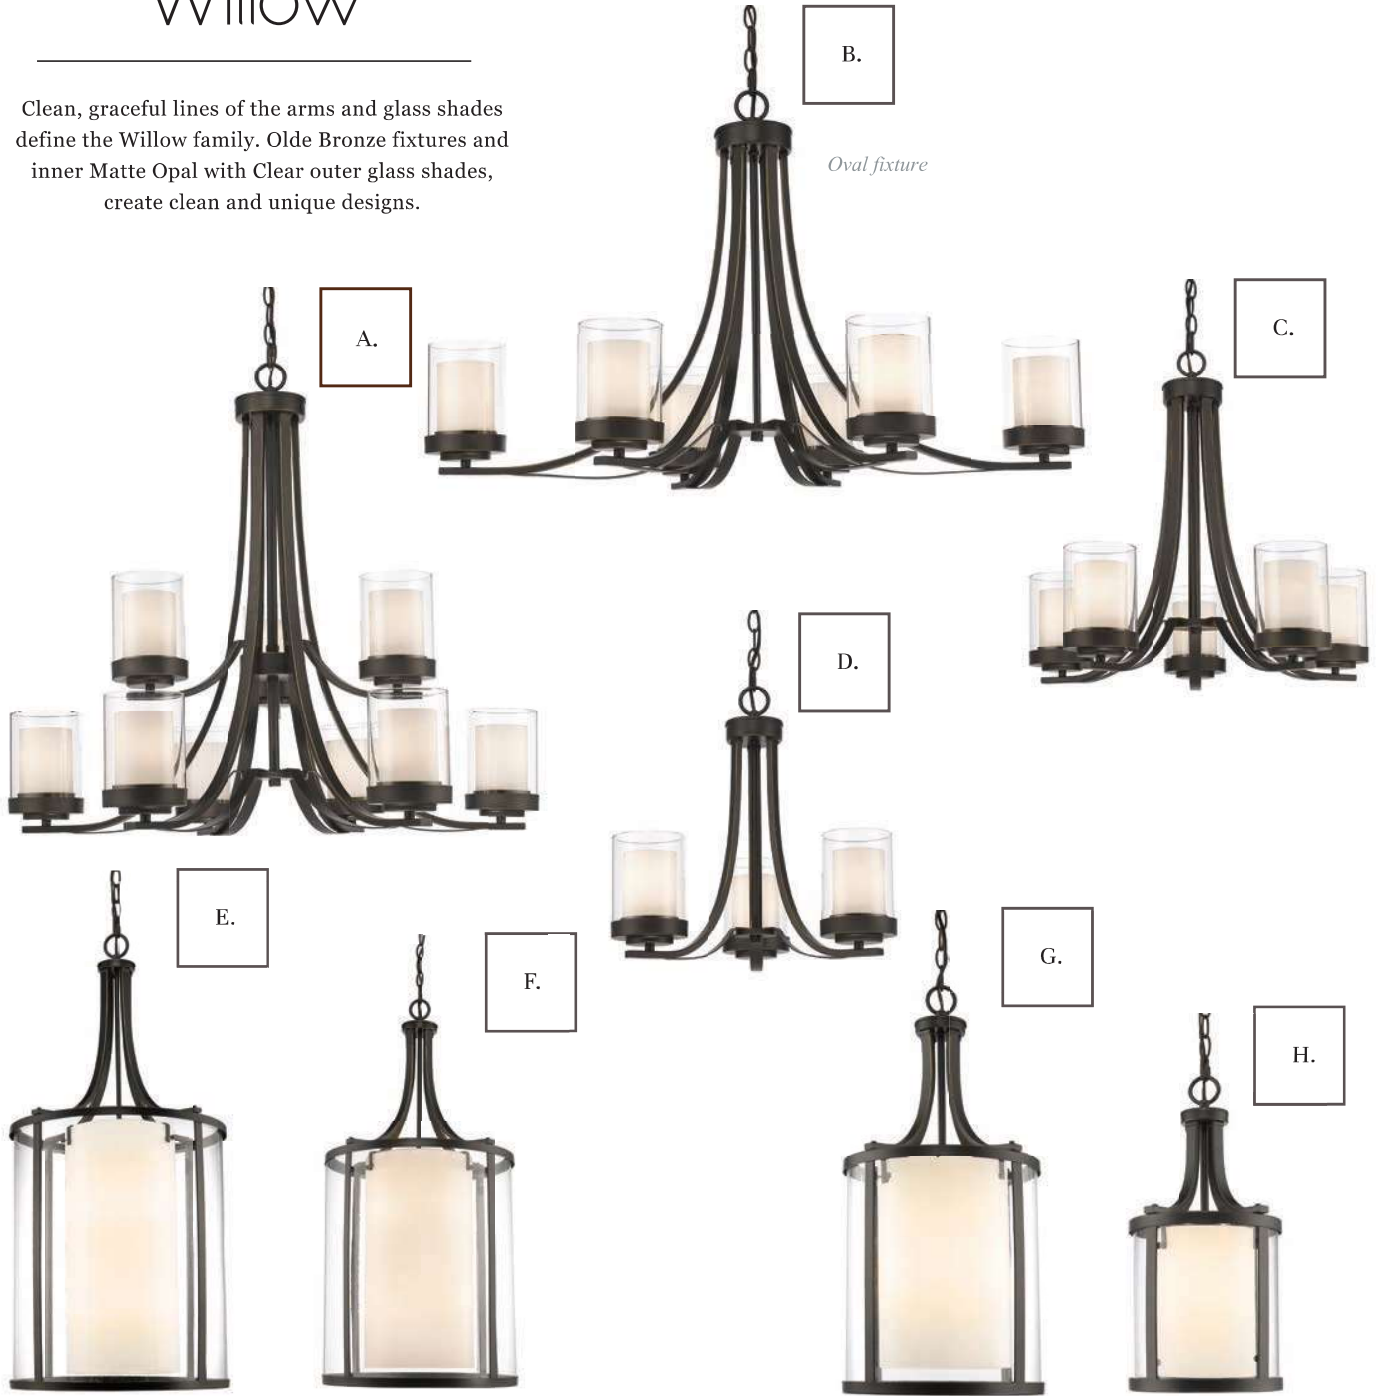

Willow

Clean, graceful lines of the arms and glass shades define the Willow family. Brushed Nickel fixtures and inner Matte Opal with Clear outer glass shades, create clean and unique designs.

B.

Oval fixture

Willow

Clean, graceful lines of the arms and glass shades define the Willow family. Olde Bronze fixtures and inner Matte Opal with Clear outer glass shades, create clean and unique designs.

	Product	Bulbs/Wattage	W	H	L/ext.	Overall-H	Chain/Rods Length	Wire Length	Ceiling Plate Size
A	426-9-OB	(9) 100W-m	31 1/4"	29 1/4"	-----	103 1/2"	72" chain	110"	5 1/4" diameter
B	426-6-OB	(6) 100W-m	35 1/4"	22 1/4"	18 1/2"	96 1/2"	72" chain	110"	5 1/4" diameter
C	426-5-OB	(5) 100W-m	25 1/4"	22 1/4"	-----	96 1/2"	72" chain	110"	5 1/4" diameter
D	426-3C-OB	(3) 100W-m	16"	17 1/2"	-----	91 3/4"	72" chain	110"	5 1/4" diameter
E	426-12-OB	(12) 60W-c	18"	39"	-----	113 1/4"	72" chain	110"	5 1/4" diameter
F	426-8-OB	(8) 60W-c	16"	33"	-----	107 1/4"	72" chain	110"	5 1/4" diameter
G	426-4-OB	(4) 60W-c	12"	25"	-----	99 1/4"	72" chain	110"	5 1/4" diameter
H	426-3-OB	(3) 60W-c	9"	19"	-----	93 1/4"	72" chain	110"	5 1/4" diameter