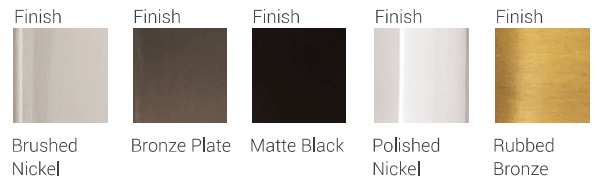


The image shows a kitchen interior with a marble backsplash and white cabinets. Two pendant lights, the 'Wentworth' model, are hanging from the ceiling. Each light has a brass-colored metal top and a clear glass shade. The kitchen features a white wall with a marble backsplash, white cabinets with brass handles, and a decorative tile backsplash on the left. A doorway with a patterned rug is visible in the background.

Wentworth

A mix of glass and metal in a streamlined silhouette is a look that always delivers in design. Here, the combination creates an airy fixture, perfect for those craving a sleek yet lively aesthetic. We love multiples of the Wentworth pendant as task lighting over a kitchen island. Available in Rubbed Brass, Matte Black, Polished Nickel, Brushed Nickel and Bronze Plate finishes.