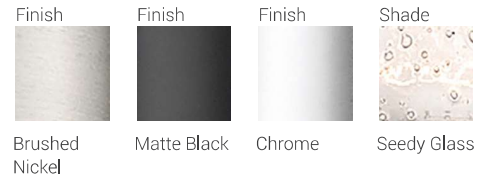

Vaughn

This timeless collection is inspired by Mid-Century aesthetics. The schoolhouse glass serves as the focal point of this design with its unique profile and diffused light. The classic lines complement a variety of master bath and powder room settings. Available in Chrome, Matte Black, and Brushed Nickel finishes.

| B |

These vanities can only be mounted facing down

| C |

| D |

| E |

Vaughn

This timeless collection is inspired by Mid-Century aesthetics. The schoolhouse glass serves as the focal point of this design with its unique profile and diffused light. The classic lines complement a variety of master bath and powder room settings. Available in Chrome, Matte Black, and Brushed Nickel finishes.

Matte Black

Finish

Chrome

Shade

Seedy Glass

| G |

	Product	Bulbs/Wattage	L/ext.	W	H	Wall Plate Size
F	736-1S-MB	(1) 60W-m	7.75"	6"	9.5"	4.75" diameter
G	736-2V-MB	(2) 60W-m	7.75"	15.5"	9.5"	4.75" diameter
H	736-3V-MB	(3) 60W-m	7.75"	22.5"	9.5"	4.75" diameter
I	736-4V-MB	(4) 60W-m	7.75"	31.5"	9.5"	4.75" diameter
J	736-5V-MB	(5) 60W-m	7.75"	40.75"	9.5"	4.75" diameter

These vanities can only be mounted facing down

| H |

| I |

| J |

| K |

| L |

	Product	Bulbs/Wattage	L/ext.	W	H	Wall Plate Size
K	736-1S-CH	(1) 60W-m	7.75"	6"	9.5"	4.75" diameter
L	736-2V-CH	(2) 60W-m	7.75"	15.5"	9.5"	4.75" diameter
M	736-3V-CH	(3) 60W-m	7.75"	22.5"	9.5"	4.75" diameter
N	736-4V-CH	(4) 60W-m	7.75"	31.5"	9.5"	4.75" diameter
O	736-5V-CH	(5) 60W-m	7.75"	40.75"	9.5"	4.75" diameter