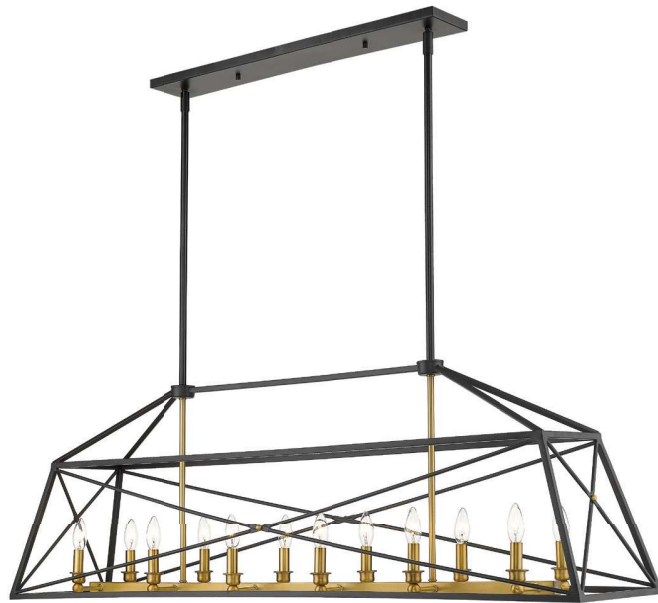

Trestle

Featuring forged trestle patterns fashioned after iron train bridges of another era, this collection has been a best seller, and available in a Matte Black finish with a rich Old Brass accent, and an Antique Silver finish. Oversized, well proportioned, and with many configurations, Trestle is a bridge to great design.

| A |

| B |

| C |

| D |

| E |

| F |

| G |

	Product	Available Finish	Bulbs/Wattage	L/ext.	W	H	Overall-H	Chain/Rods Length	Wire Length	Ceiling/Wall Plate
A	447F1-MB-OBR	MB-OBR, AS	(1) 60W-m	---	6"	7"	---	---	---	4.5" W x 4.5"H
B	447F11-AS	MB-OBR, AS	(3) 60W-c	---	11"	12"	---	---	---	8.5" W x 8.5"H
C	447F14-AS	MB-OBR, AS	(3) 60W-c	---	14"	12"	---	---	---	11.5" W x 11.5"H
D	447F18-MB-OBR	MB-OBR, AS	(4) 60W-c	---	18"	12"	---	---	---	15.5" W x 15.5"H
E	447-2S-MB-OBR	MB-OBR, AS	(2) 60W-c	4.5"	8"	12"	---	---	---	8" W x 12"H
F	447-4S-AS	MB-OBR, AS	(4) 60W-c	4.5"	10"	24"	---	---	---	10" W x 24"H
G	447-56MB-OBR	MB-OBR, AS	(12) 60W-c	56"	12"	17.75"	89.5"	10x12" + 2x6" + 2x3" rods	110"	4.75"W x 29.5"L

| H |

| I |

| J |

| K |

| L |

| M |

| N |

	Product	Available Finish	Bulbs/Wattage	L/ext.	W	H	Overall-H	Chain/Rods Length	Wire Length	Ceiling Plate Size
H	447-4AS	AS	(4) 60W-c	---	16"	23"	70.75"	3x12" + 1x6" + 1x3" rods	110"	5.5" square
I	447-8AS	MB-OBR, AS	(8) 60W-c	---	20"	31.75"	79.5"	3x12" + 1x6" + 1x3" rods	110"	5.5" square
J	447MP-AS	MB-OBR, AS	(1) 100W-m	---	8"	13.75"	61.5"	3x12" + 1x6" + 1x3" rods	110"	5.5" square
K	447-12MB-OBR	MB-OBR, AS	(12) 60W-c	---	24"	39"	86.75"	3x12" + 1x6" + 1x3" rods	110"	5.5" square
L	447-36MB-OBR	MB-OBR, AS	(6) 60W-c	36"	12"	17.75"	89.5"	10x12" + 2x6" + 2x3" rods	110"	4.75"W x 18"L
M	447-44AS	MB-OBR, AS	(8) 60W-c	44"	12"	17.75"	89.5"	10x12" + 2x6" + 2x3" rods	110"	4.75"W x 18"L
N	447SF-MB-OBR	MB-OBR, AS	(3) 60W-c	---	11"	14"	---	---	---	5.5" square